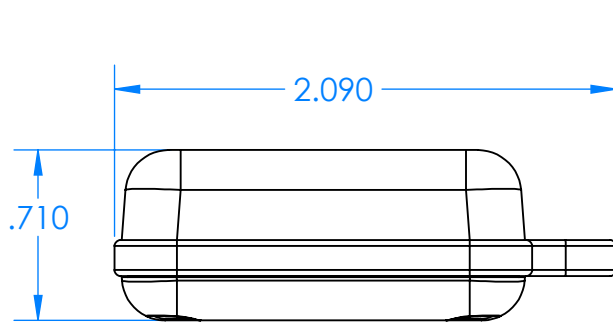

## Enclosure color (YY)

Top-Bottom combinations available

- BK=black
- CL=clear
- TRGY=translucent gray
- TRRD=translucent red

## Seal color (ZZ)

- BK=black
- BL=blue
- GM=gunmetal
- NG=neon green
- NO=neon orange
- OR=orange
- YL=yellow
- WH=white

PN	Description
5514A	(1) BW 2C Top
5511A	(1) BW 2A Bottom
5522A	(1) CXL2 Perimeter Seal
6002	(4) #2 X 3/8" PH HD screw TORQUE 35-60 in-oz