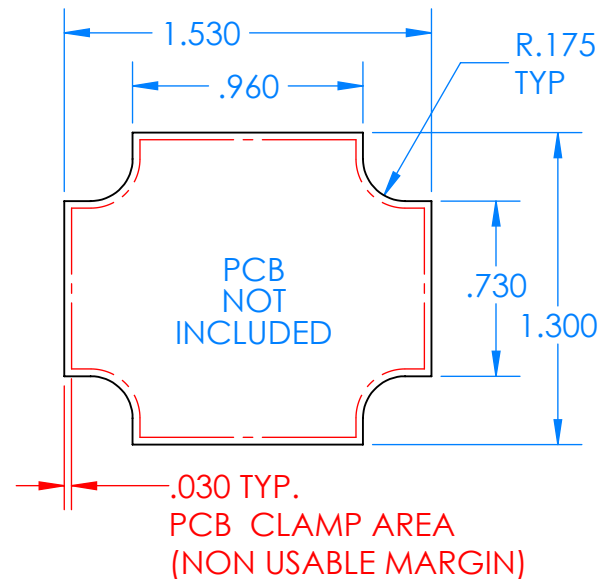

# SERPAC CXL22A-YY-A-ZZ

Electronic Enclosures

## Enclosure color (YY)

Top-Bottom combinations available

- BK=black
- CL=clear
- TRGY=translucent gray
- TRRD=translucent red

## Seal color (ZZ)

- BK=black
- BL=blue
- GM=gunmetal
- NG=neon green
- NO=neon orange
- OR=orange
- YL=yellow
- WH=white

PN	Description
5514A	(1) BW 2C Top
5511A	(1) BW 2A Bottom
5522A	(1) CXL2 Perimeter Seal
6002	(4) #2 X 3/8" PH HD screw TORQUE 35-60 in-oz