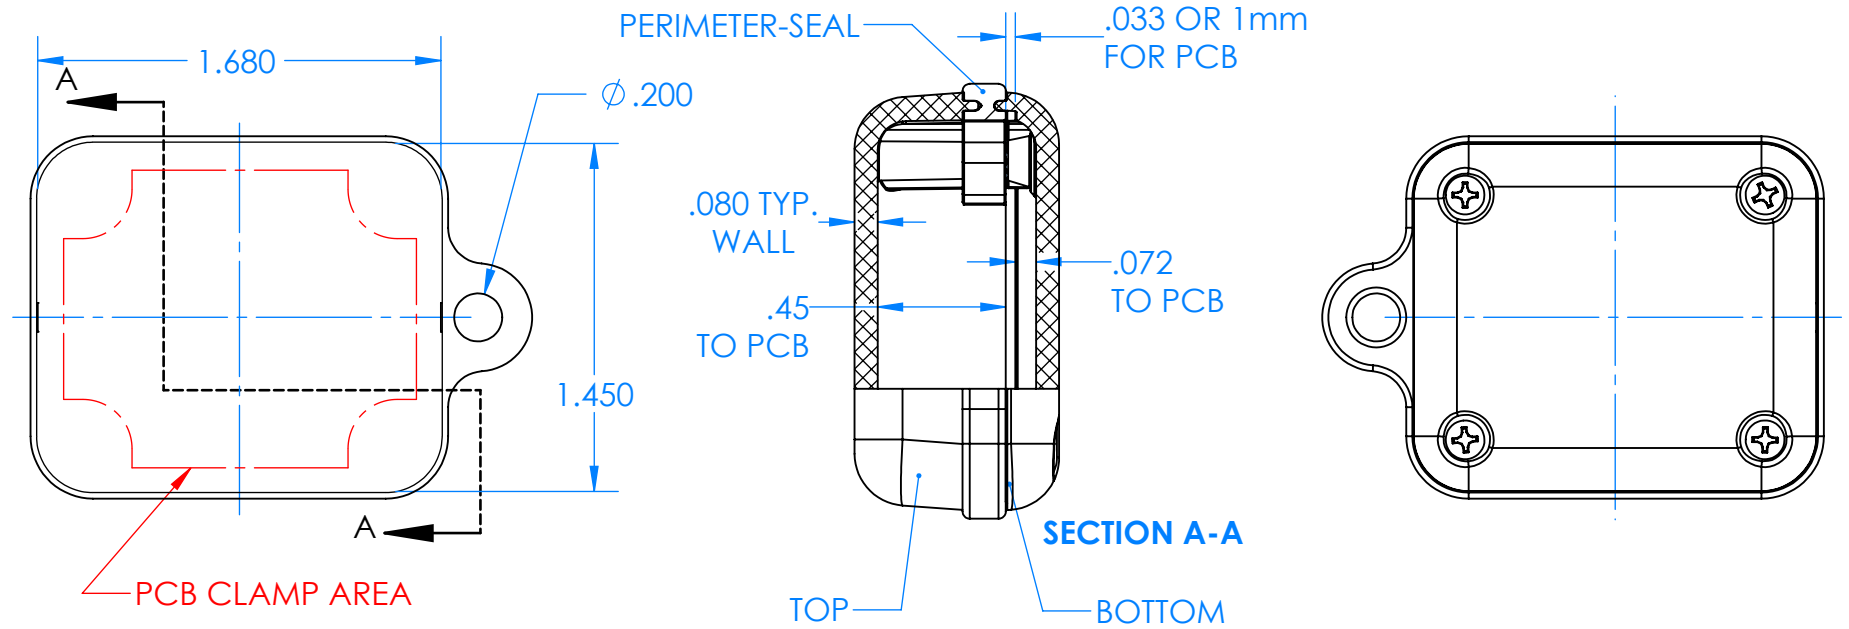

# SERPAC CXL22A-YY-A-ZZ

Electronic Enclosures

## Enclosure color (YY)

Top-Bottom combinations available

- BK=black
- CL=clear
- TRGY=translucent gray
- TRRD=translucent red

## Seal color (ZZ)

- BK=black
- BL=blue
- GM=gunmetal
- NG=neon green
- NO=neon orange
- OR=orange
- YL=yellow
- WH=white

PN	Description
5514A	(1) BW 2C Top
5511A	(1) BW 2A Bottom
5522A	(1) CXL2 Perimeter Seal
6002	(4) #2 X 3/8" PH HD screw TORQUE 35-60 in-oz