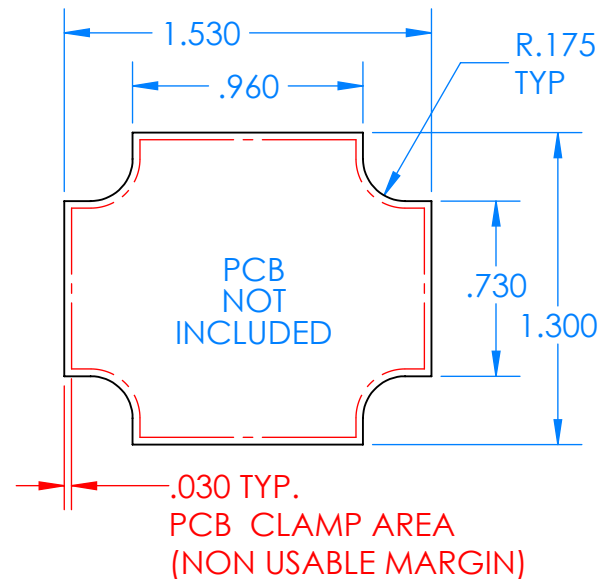

SERPAC CXL22A-YY-A-ZZ

Electronic Enclosures

Enclosure color (YY)

Top-Bottom combinations available

- BK=black
- CL=clear
- TRGY=translucent gray
- TRRD=translucent red

Seal color (ZZ)

- BK=black
- BL=blue
- GM=gunmetal
- NG=neon green
- NO=neon orange
- OR=orange
- YL=yellow
- WH=white

PN	Description
5514A	(1) BW 2C Top
5511A	(1) BW 2A Bottom
5522A	(1) CXL2 Perimeter Seal
6002	(4) #2 X 3/8" PH HD screw TORQUE 35-60 in-oz

Watertight enclosure meets or exceeds:
IP67
NEMA 4X, 12, 13