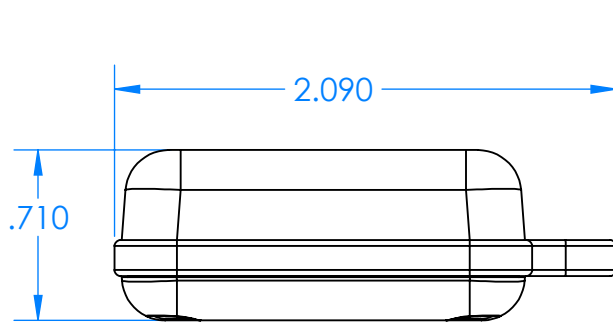

SERPAC CXL22A-YY-A-ZZ

Electronic Enclosures

Enclosure color (YY)

Top-Bottom combinations available

- BK=black
- CL=clear
- TRGY=translucent gray
- TRRD=translucent red

Seal color (ZZ)

- BK=black
- BL=blue
- GM=gunmetal
- NG=neon green
- NO=neon orange
- OR=orange
- YL=yellow
- WH=white

PN	Description
5514A	(1) BW 2C Top
5511A	(1) BW 2A Bottom
5522A	(1) CXL2 Perimeter Seal
6002	(4) #2 X 3/8" PH HD screw TORQUE 35-60 in-oz

Watertight enclosure meets or exceeds:
IP67
NEMA 4X, 12, 13