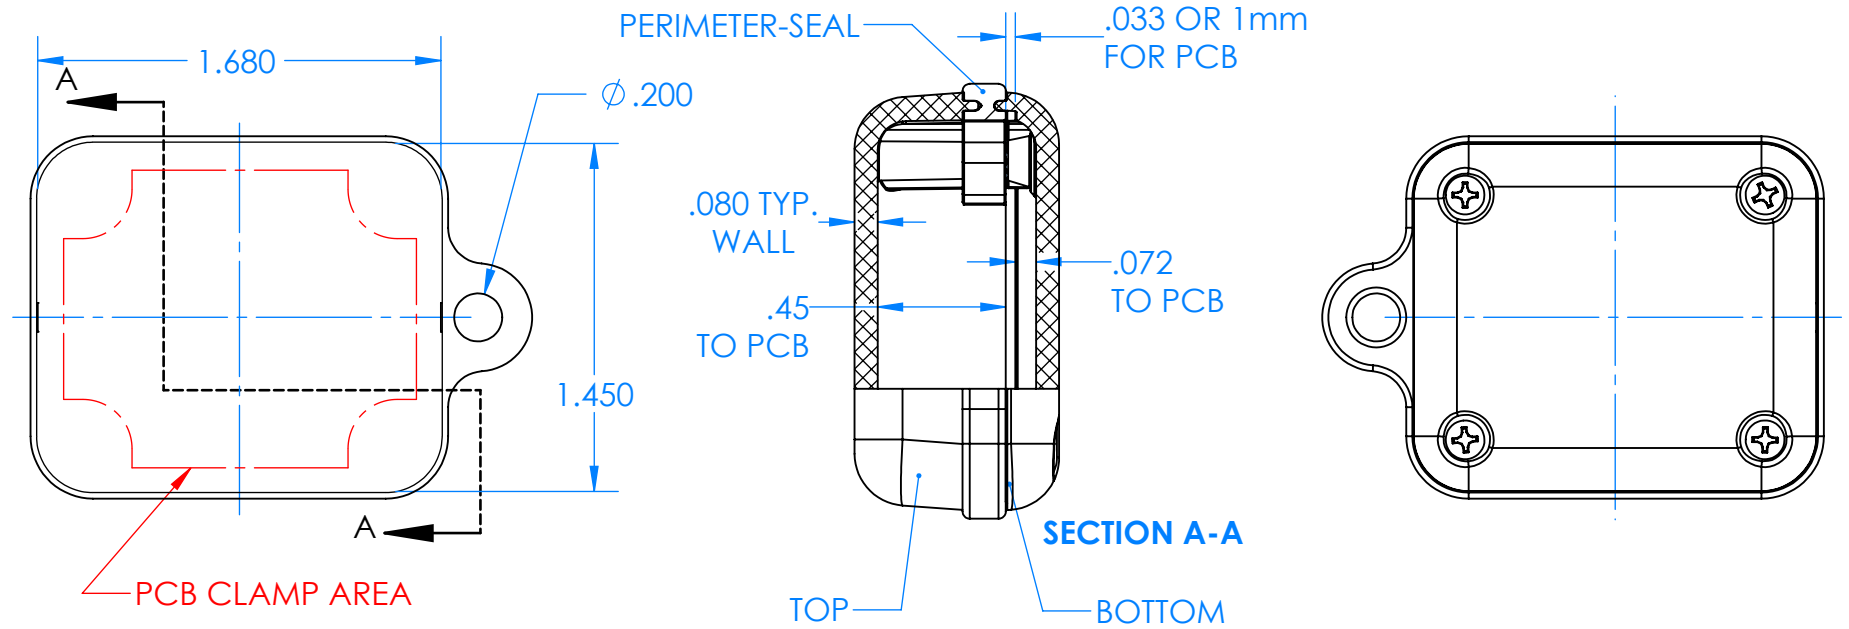

SERPAC CXL22A-YY-A-ZZ

Electronic Enclosures

Enclosure color (YY)

Top-Bottom combinations available

- BK=black
- CL=clear
- TRGY=translucent gray
- TRRD=translucent red

Seal color (ZZ)

- BK=black
- BL=blue
- GM=gunmetal
- NG=neon green
- NO=neon orange
- OR=orange
- YL=yellow
- WH=white

PN	Description
5514A	(1) BW 2C Top
5511A	(1) BW 2A Bottom
5522A	(1) CXL2 Perimeter Seal
6002	(4) #2 X 3/8" PH HD screw TORQUE 35-60 in-oz

Watertight enclosure meets or exceeds:
IP67
NEMA 4X, 12, 13