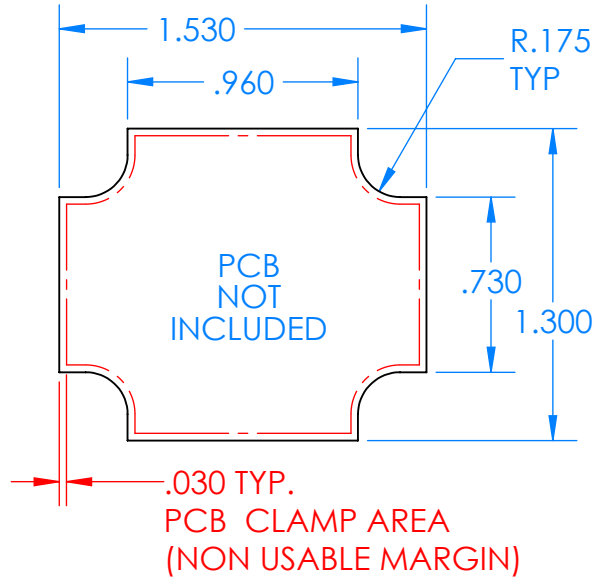

SERPAC CXL22A-YY-A-ZZ

Electronic Enclosures

Enclosure color (YY)
Top-Bottom combinations available
 BK=black
 CL=clear
 TRGY=translucent gray
 TRRD=translucent red

Seal color (ZZ)
 BK=black
 BL=blue
 GM=gunmetal
 NG=neon green
 NO=neon orange
 OR=orange
 YL=yellow
 WH=white

PN	Description
5514A	(1) BW 2C Top
5511A	(1) BW 2A Bottom
5522A	(1) CXL2 Perimeter Seal
6002	(4) #2 X 3/8" PH HD screw TORQUE 35-60 in-oz

Watertight enclosure meets or exceeds:
 IP67
 NEMA 4X, 12, 13