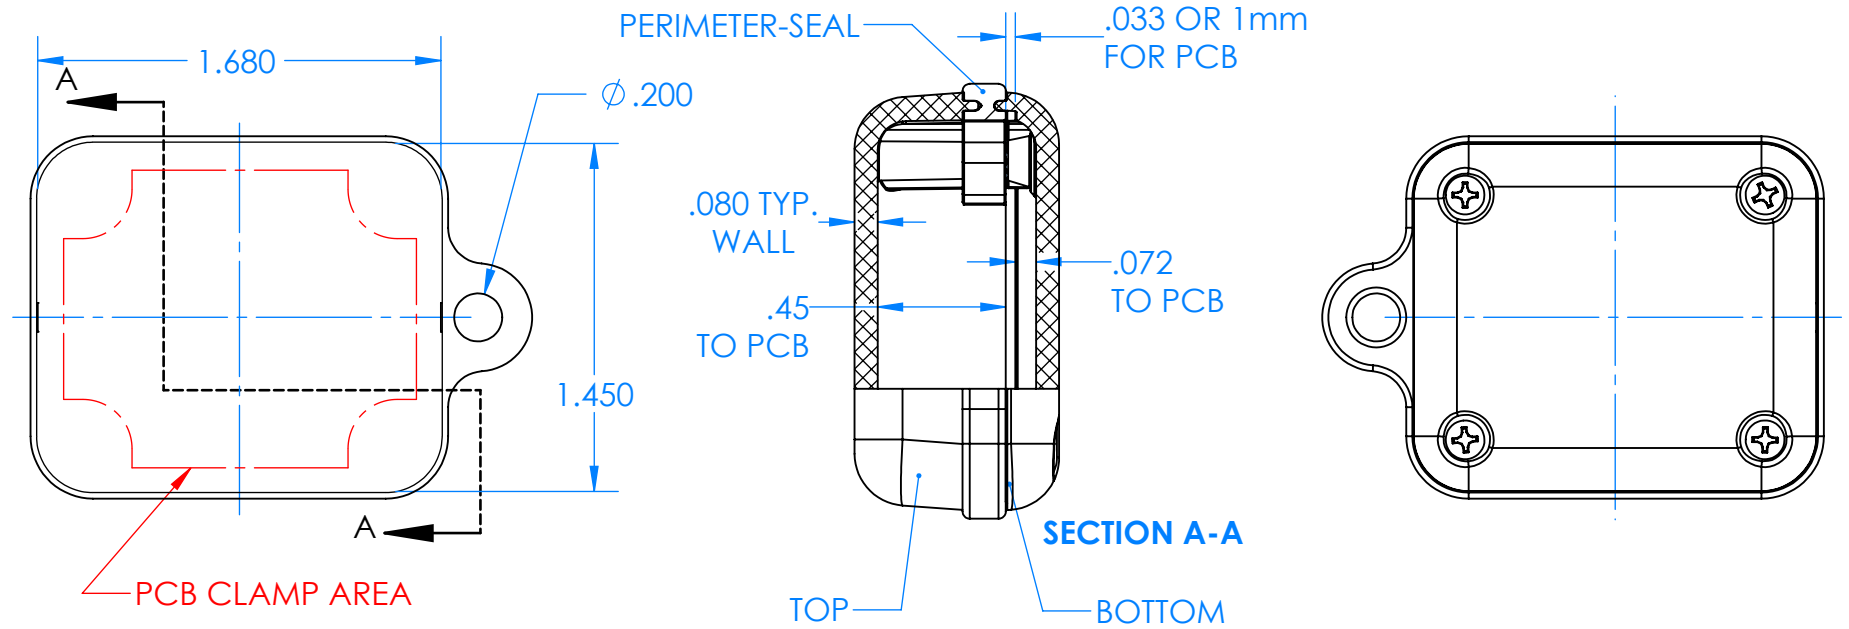

SERPAC CXL22A-YY-A-ZZ

Electronic Enclosures

Enclosure color (YY)
Top-Bottom combinations available
 BK=black
 CL=clear
 TRGY=translucent gray
 TRRD=translucent red

Seal color (ZZ)
 BK=black
 BL=blue
 GM=gunmetal
 NG=neon green
 NO=neon orange
 OR=orange
 YL=yellow
 WH=white

PN	Description
5514A	(1) BW 2C Top
5511A	(1) BW 2A Bottom
5522A	(1) CXL2 Perimeter Seal
6002	(4) #2 X 3/8" PH HD screw TORQUE 35-60 in-oz

Watertight enclosure meets or exceeds:
 IP67
 NEMA 4X, 12, 13