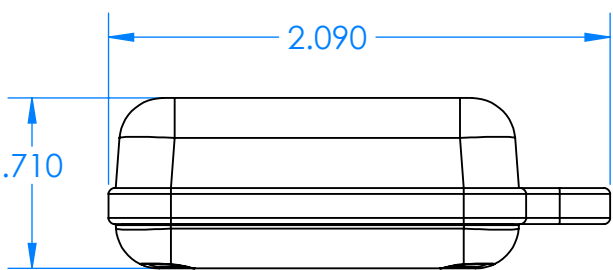

SERPAC CXL22A-YY-A-ZZ

Electronic Enclosures

Enclosure color (YY)
Top-Bottom combinations available
 BK=black
 CL=clear
 TRGY=translucent gray
 TRRD=translucent red

Seal color (ZZ)
 BK=black
 BL=blue
 GM=gunmetal
 NG=neon green
 NO=neon orange
 OR=orange
 YL=yellow
 WH=white

PN	Description
5514A	(1) BW 2C Top
5511A	(1) BW 2A Bottom
5522A	(1) CXL2 Perimeter Seal
6002	(4) #2 X 3/8" PH HD screw TORQUE 35-60 in-oz

Watertight enclosure meets or exceeds:
 IP67
 NEMA 4X, 12, 13