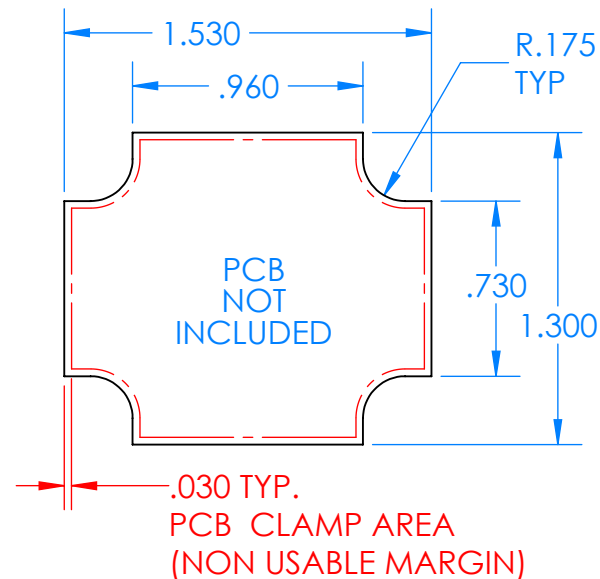

# SERPAC CXL22A-YY-A-ZZ

Electronic Enclosures

### Enclosure color (YY)

Top-Bottom combinations available

- BK=black
- CL=clear
- TRGY=translucent gray
- TRRD=translucent red

### Seal color (ZZ)

- BK=black
- BL=blue
- GM=gunmetal
- NG=neon green
- NO=neon orange
- OR=orange
- YL=yellow
- WH=white

PN	Description
5514A	(1) BW 2C Top
5511A	(1) BW 2A Bottom
5522A	(1) CXL2 Perimeter Seal
6002	(4) #2 X 3/8" PH HD screw TORQUE 35-60 in-oz