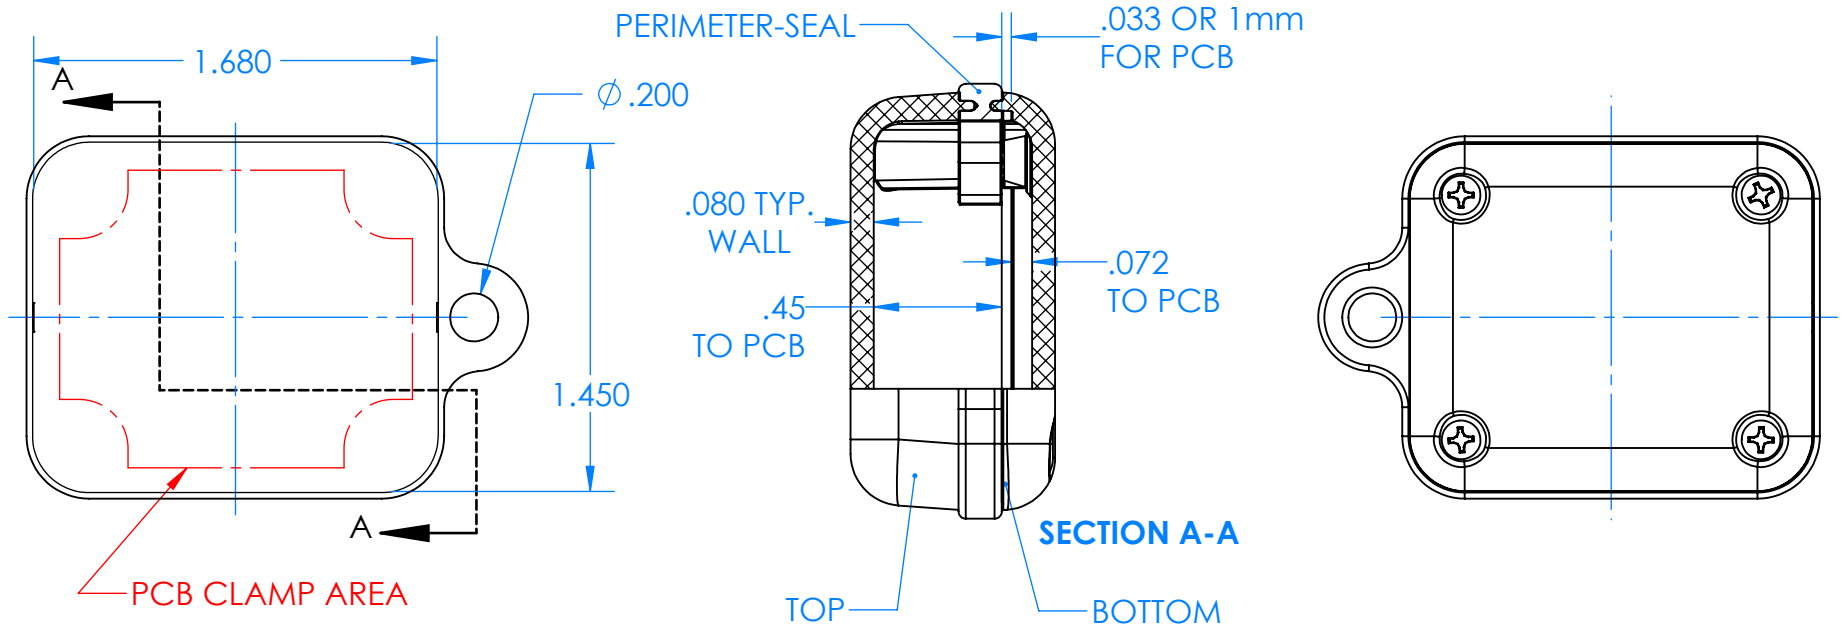

# SERPAC CXL22A-YY-A-ZZ

Electronic Enclosures

### Enclosure color (YY)

Top-Bottom combinations available

- BK=black
- CL=clear
- TRGY=translucent gray
- TRRD=translucent red

### Seal color (ZZ)

- BK=black
- BL=blue
- GM=gunmetal
- NG=neon green
- NO=neon orange
- OR=orange
- YL=yellow
- WH=white

PN	Description
5514A	(1) BW 2C Top
5511A	(1) BW 2A Bottom
5522A	(1) CXL2 Perimeter Seal
6002	(4) #2 X 3/8" PH HD screw TORQUE 35-60 in-oz