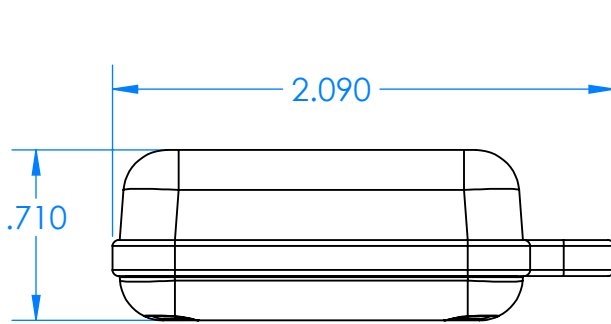

### Enclosure color (YY)

Top-Bottom combinations available

- BK=black
- CL=clear
- TRGY=translucent gray
- TRRD=translucent red

### Seal color (ZZ)

- BK=black
- BL=blue
- GM=gunmetal
- NG=neon green
- NO=neon orange
- OR=orange
- YL=yellow
- WH=white

PN	Description
5514A	(1) BW 2C Top
5511A	(1) BW 2A Bottom
5522A	(1) CXL2 Perimeter Seal
6002	(4) #2 X 3/8" PH HD screw TORQUE 35-60 in-oz