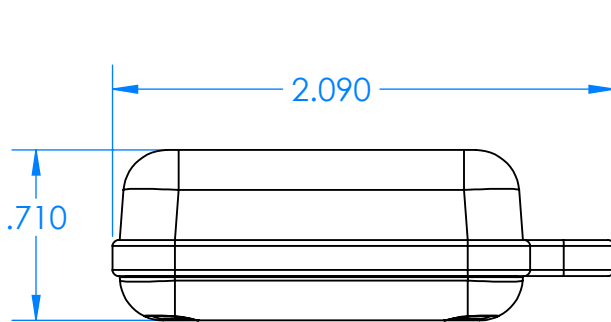

## Enclosure color (YY)

Top-Bottom combinations available

- BK=black
- CL=clear
- TRGY=translucent gray
- TRRD=translucent red

## Seal color (ZZ)

- BK=black
- BL=blue
- GM=gunmetal
- NG=neon green
- NO=neon orange
- OR=orange
- YL=yellow
- WH=white

PN	Description
5514A	(1) BW 2C Top
5511A	(1) BW 2A Bottom
5522A	(1) CXL2 Perimeter Seal
6002	(4) #2 X 3/8" PH HD screw TORQUE 35-60 in-oz