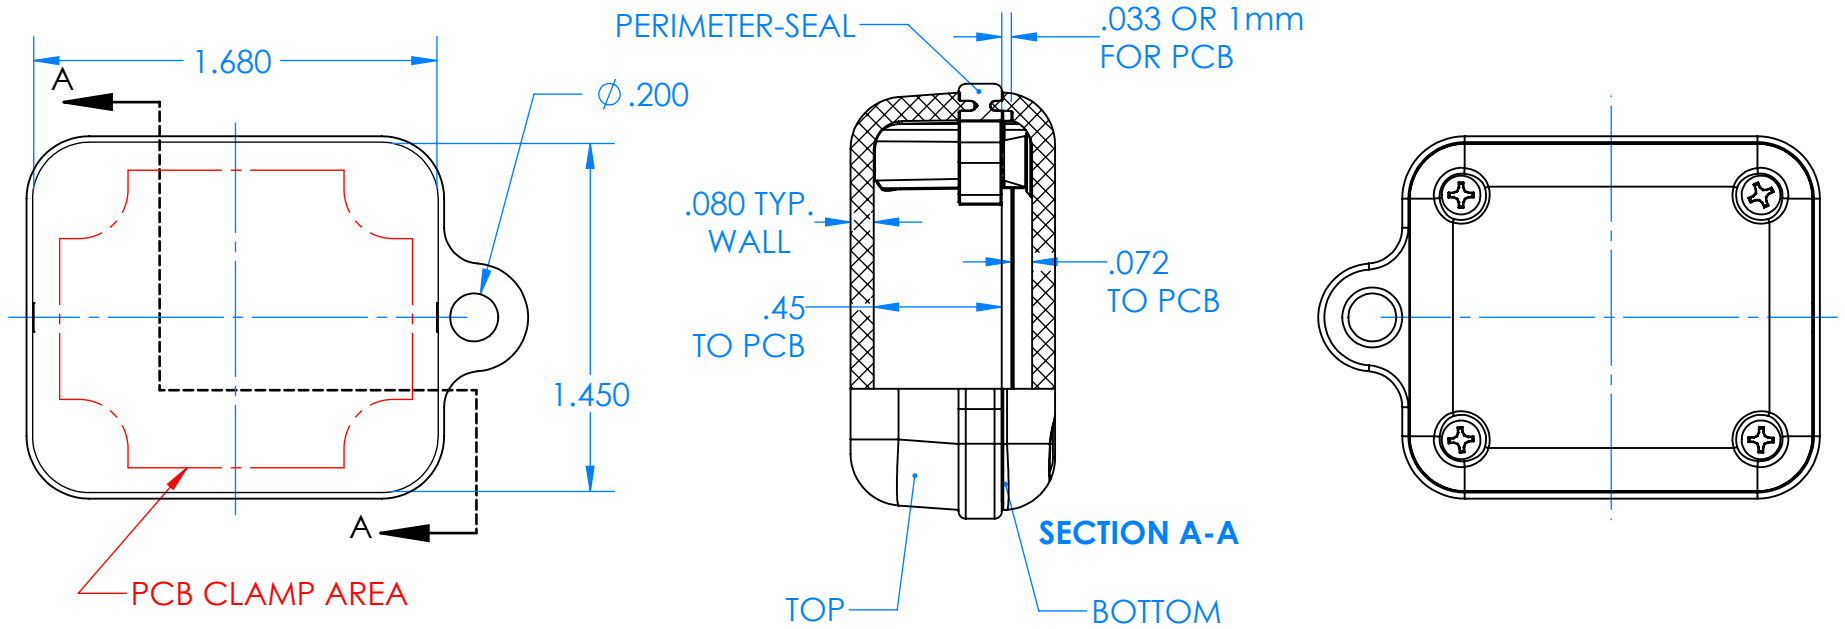

# SERPAC CXL22A-YY-A-ZZ

Electronic Enclosures

## Enclosure color (YY)

Top-Bottom combinations available

- BK=black
- CL=clear
- TRGY=translucent gray
- TRRD=translucent red

## Seal color (ZZ)

- BK=black
- BL=blue
- GM=gunmetal
- NG=neon green
- NO=neon orange
- OR=orange
- YL=yellow
- WH=white

PN	Description
5514A	(1) BW 2C Top
5511A	(1) BW 2A Bottom
5522A	(1) CXL2 Perimeter Seal
6002	(4) #2 X 3/8" PH HD screw TORQUE 35-60 in-oz