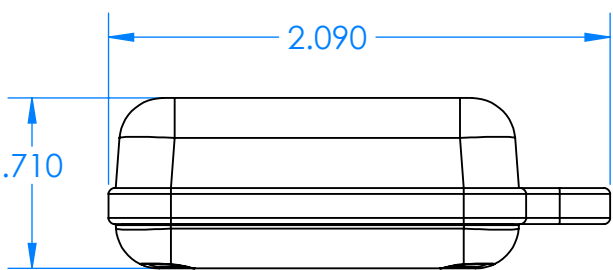

# SERPAC CXL22A-YY-A-ZZ

Electronic Enclosures

**Enclosure color (YY)**  
**Top-Bottom combinations available**  
 BK=black  
 CL=clear  
 TRGY=translucent gray  
 TRRD=translucent red

**Seal color (ZZ)**  
 BK=black  
 BL=blue  
 GM=gunmetal  
 NG=neon green  
 NO=neon orange  
 OR=orange  
 YL=yellow  
 WH=white

PN	Description
5514A	(1) BW 2C Top
5511A	(1) BW 2A Bottom
5522A	(1) CXL2 Perimeter Seal
6002	(4) #2 X 3/8" PH HD screw TORQUE 35-60 in-oz

Watertight enclosure meets or exceeds:  
 IP67  
 NEMA 4X, 12, 13