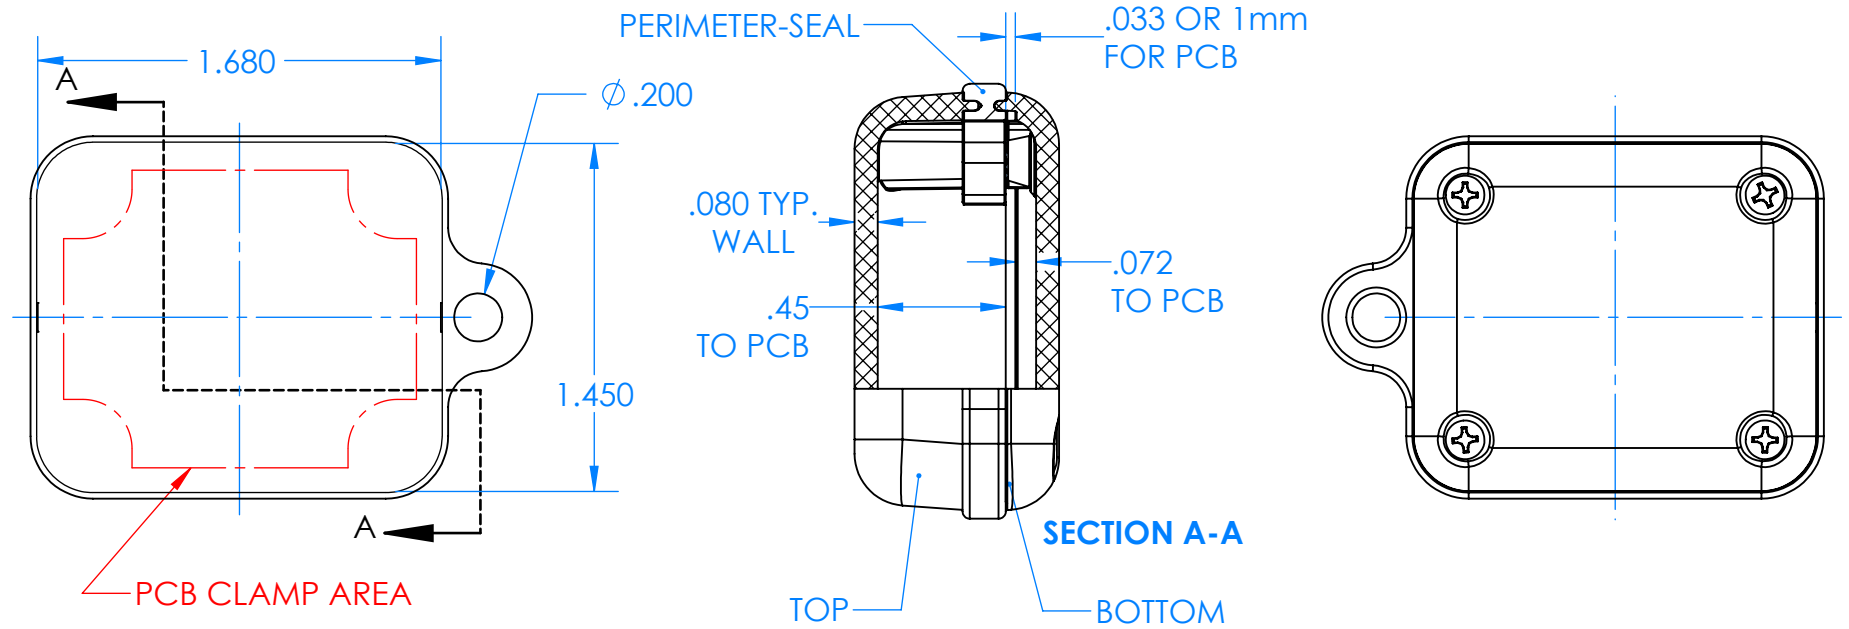

# SERPAC CXL22A-YY-A-ZZ

Electronic Enclosures

**Enclosure color (YY)**  
**Top-Bottom combinations available**  
 BK=black  
 CL=clear  
 TRGY=translucent gray  
 TRRD=translucent red

**Seal color (ZZ)**  
 BK=black  
 BL=blue  
 GM=gunmetal  
 NG=neon green  
 NO=neon orange  
 OR=orange  
 YL=yellow  
 WH=white

PN	Description
5514A	(1) BW 2C Top
5511A	(1) BW 2A Bottom
5522A	(1) CXL2 Perimeter Seal
6002	(4) #2 X 3/8" PH HD screw TORQUE 35-60 in-oz

Watertight enclosure meets or exceeds:  
 IP67  
 NEMA 4X, 12, 13