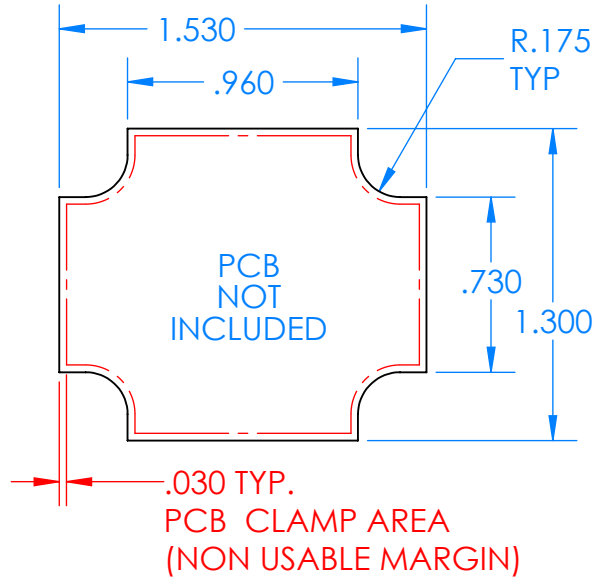

# SERPAC CXL22A-YY-A-ZZ

Electronic Enclosures

**Enclosure color (YY)**  
**Top-Bottom combinations available**  
 BK=black  
 CL=clear  
 TRGY=translucent gray  
 TRRD=translucent red

**Seal color (ZZ)**  
 BK=black  
 BL=blue  
 GM=gunmetal  
 NG=neon green  
 NO=neon orange  
 OR=orange  
 YL=yellow  
 WH=white

PN	Description
5514A	(1) BW 2C Top
5511A	(1) BW 2A Bottom
5522A	(1) CXL2 Perimeter Seal
6002	(4) #2 X 3/8" PH HD screw TORQUE 35-60 in-oz

Watertight enclosure meets or exceeds:  
 IP67  
 NEMA 4X, 12, 13