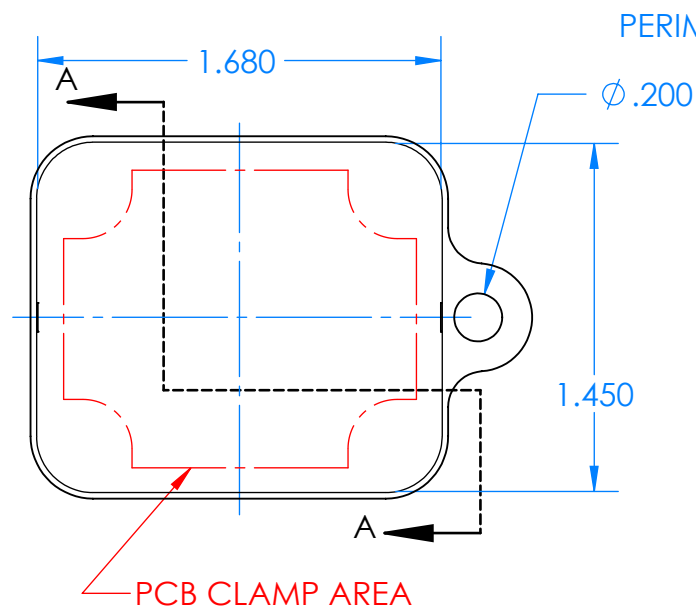

# SERPAC CXL23A-YY-A-ZZ

Electronic Enclosures

## Enclosure color (YY)

Top-Bottom combinations available

- BK=black
- CL=clear
- TRGY=translucent gray
- TRRD=translucent red

## Seal color (ZZ)

- BK=black
- BL=blue
- GM=gunmetal
- NG=neon green
- NO=neon orange
- OR=orange
- YL=yellow
- WH=white

PN	Description
5510A	(1) BW 2A Top
5513A	(1) BW 2B Bottom
5522A	(1) CXL2 Perimeter Seal
6002	(4) #2 X 3/8" PH HD screw TORQUE 35-60 in-oz