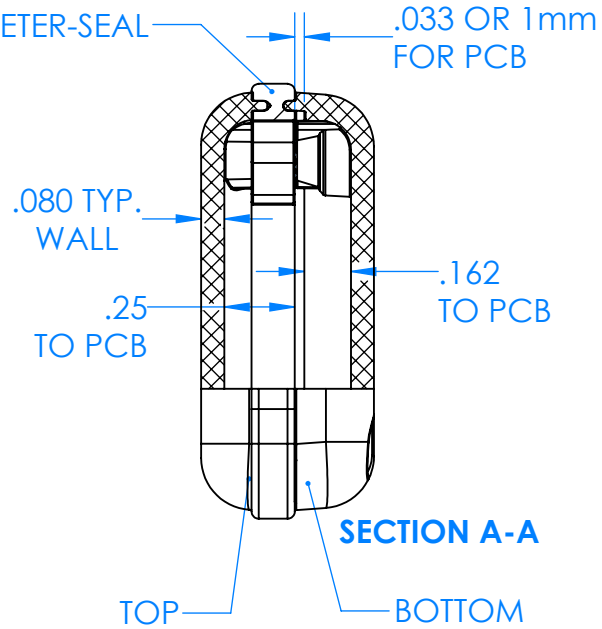

# SERPAC CXL23A-YY-A-ZZ

Electronic Enclosures

## Enclosure color (YY)

Top-Bottom combinations available

- BK=black
- CL=clear
- TRGY=translucent gray
- TRRD=translucent red

## Seal color (ZZ)

- BK=black
- BL=blue
- GM=gunmetal
- NG=neon green
- NO=neon orange
- OR=orange
- YL=yellow
- WH=white

PN	Description
5510A	(1) BW 2A Top
5513A	(1) BW 2B Bottom
5522A	(1) CXL2 Perimeter Seal
6002	(4) #2 X 3/8" PH HD screw TORQUE 35-60 in-oz

Watertight enclosure meets or exceeds:  
IP67  
NEMA 4X, 12, 13