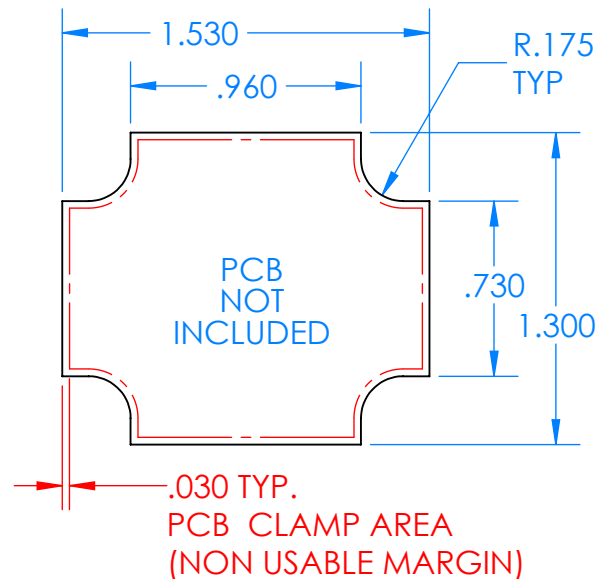

# SERPAC CXL23A-YY-A-ZZ

Electronic Enclosures

## Enclosure color (YY)

Top-Bottom combinations available

- BK=black
- CL=clear
- TRGY=translucent gray
- TRRD=translucent red

## Seal color (ZZ)

- BK=black
- BL=blue
- GM=gunmetal
- NG=neon green
- NO=neon orange
- OR=orange
- YL=yellow
- WH=white

PN	Description
5510A	(1) BW 2A Top
5513A	(1) BW 2B Bottom
5522A	(1) CXL2 Perimeter Seal
6002	(4) #2 X 3/8" PH HD screw TORQUE 35-60 in-oz