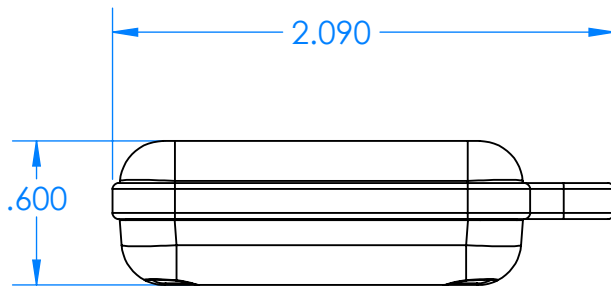

### Enclosure color (YY)

Top-Bottom combinations available

- BK=black
- CL=clear
- TRGY=translucent gray
- TRRD=translucent red

### Seal color (ZZ)

- BK=black
- BL=blue
- GM=gunmetal
- NG=neon green
- NO=neon orange
- OR=orange
- YL=yellow
- WH=white

| PN    | Description                                     |
|-------|---|
| 5510A | (1) BW 2A Top                                   |
| 5513A | (1) BW 2B Bottom                                |
| 5522A | (1) CXL2 Perimeter Seal                         |
| 6002  | (4) #2 X 3/8" PH HD screw<br>TORQUE 35-60 in-oz |