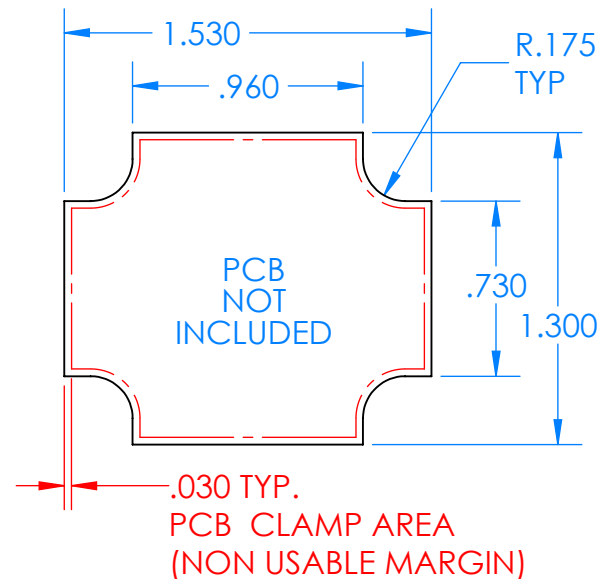

# SERPAC CXL23A-YY-A-ZZ

Electronic Enclosures

### Enclosure color (YY)

Top-Bottom combinations available

- BK=black
- CL=clear
- TRGY=translucent gray
- TRRD=translucent red

### Seal color (ZZ)

- BK=black
- BL=blue
- GM=gunmetal
- NG=neon green
- NO=neon orange
- OR=orange
- YL=yellow
- WH=white

| PN    | Description                                     |
|-------|---|
| 5510A | (1) BW 2A Top                                   |
| 5513A | (1) BW 2B Bottom                                |
| 5522A | (1) CXL2 Perimeter Seal                         |
| 6002  | (4) #2 X 3/8" PH HD screw<br>TORQUE 35-60 in-oz |