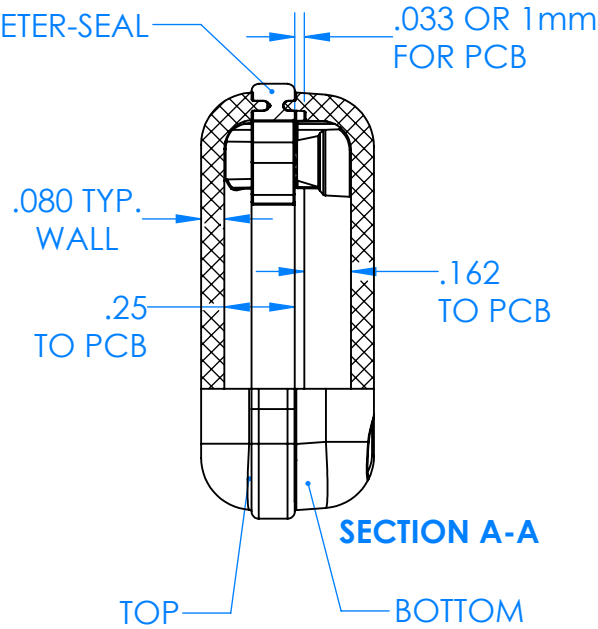

# SERPAC CXL23A-YY-A-ZZ

Electronic Enclosures

### Enclosure color (YY)

Top-Bottom combinations available

- BK=black
- CL=clear
- TRGY=translucent gray
- TRRD=translucent red

### Seal color (ZZ)

- BK=black
- BL=blue
- GM=gunmetal
- NG=neon green
- NO=neon orange
- OR=orange
- YL=yellow
- WH=white

| PN    | Description                                     |
|-------|---|
| 5510A | (1) BW 2A Top                                   |
| 5513A | (1) BW 2B Bottom                                |
| 5522A | (1) CXL2 Perimeter Seal                         |
| 6002  | (4) #2 X 3/8" PH HD screw<br>TORQUE 35-60 in-oz |

Watertight enclosure meets or exceeds:  
IP67  
NEMA 4X, 12, 13