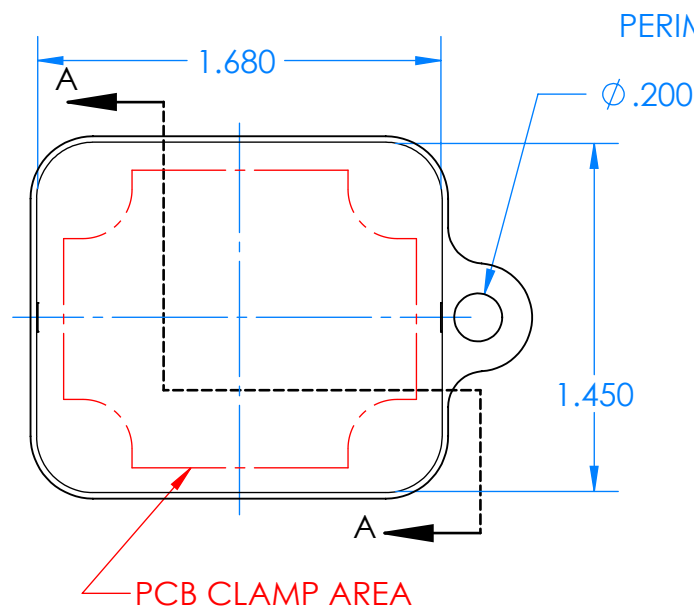

# SERPAC CXL23A-YY-A-ZZ

Electronic Enclosures

### Enclosure color (YY)

Top-Bottom combinations available

- BK=black
- CL=clear
- TRGY=translucent gray
- TRRD=translucent red

### Seal color (ZZ)

- BK=black
- BL=blue
- GM=gunmetal
- NG=neon green
- NO=neon orange
- OR=orange
- YL=yellow
- WH=white

| PN    | Description                                     |
|-------|---|
| 5510A | (1) BW 2A Top                                   |
| 5513A | (1) BW 2B Bottom                                |
| 5522A | (1) CXL2 Perimeter Seal                         |
| 6002  | (4) #2 X 3/8" PH HD screw<br>TORQUE 35-60 in-oz |