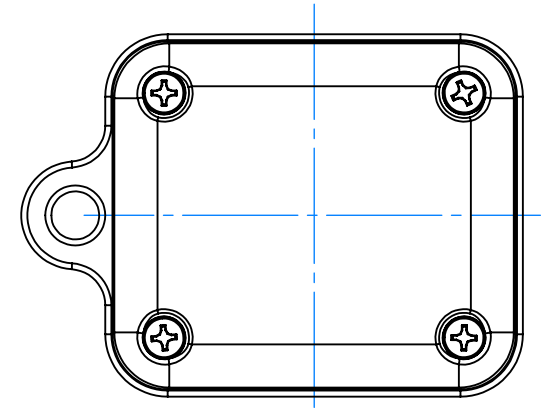

# SERPAC CXL23A-YY-A-ZZ

Electronic Enclosures

### Enclosure color (YY)

Top-Bottom combinations available

- BK=black
- CL=clear
- TRGY=translucent gray
- TRRD=translucent red

### Seal color (ZZ)

- BK=black
- BL=blue
- GM=gunmetal
- NG=neon green
- NO=neon orange
- OR=orange
- YL=yellow
- WH=white

| PN    | Description                                     |
|-------|---|
| 5510A | (1) BW 2A Top                                   |
| 5513A | (1) BW 2B Bottom                                |
| 5522A | (1) CXL2 Perimeter Seal                         |
| 6002  | (4) #2 X 3/8" PH HD screw<br>TORQUE 35-60 in-oz |