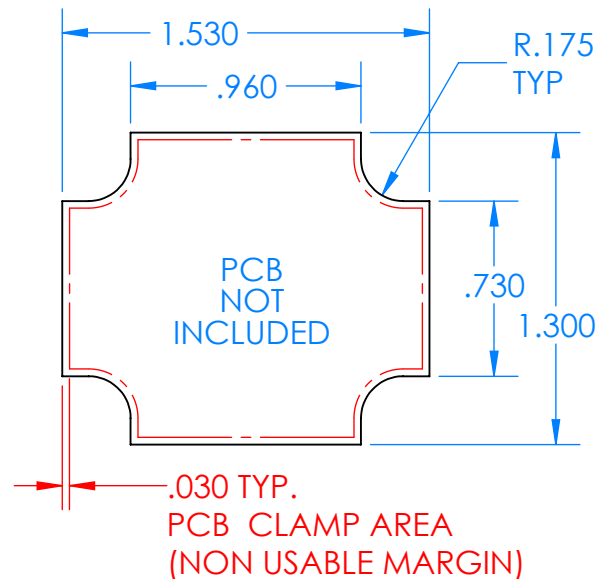

SERPAC CXL23A-YY-A-ZZ

Electronic Enclosures

Enclosure color (YY)

Top-Bottom combinations available

- BK=black
- CL=clear
- TRGY=translucent gray
- TRRD=translucent red

Seal color (ZZ)

- BK=black
- BL=blue
- GM=gunmetal
- NG=neon green
- NO=neon orange
- OR=orange
- YL=yellow
- WH=white

PN	Description
5510A	(1) BW 2A Top
5513A	(1) BW 2B Bottom
5522A	(1) CXL2 Perimeter Seal
6002	(4) #2 X 3/8" PH HD screw TORQUE 35-60 in-oz

Watertight enclosure meets or exceeds:
IP67
NEMA 4X, 12, 13