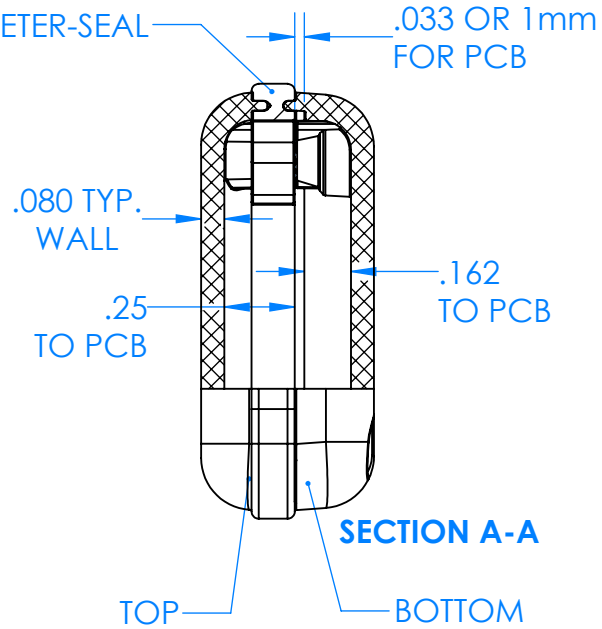

SERPAC CXL23A-YY-A-ZZ

Electronic Enclosures

Enclosure color (YY)

Top-Bottom combinations available

- BK=black
- CL=clear
- TRGY=translucent gray
- TRRD=translucent red

Seal color (ZZ)

- BK=black
- BL=blue
- GM=gunmetal
- NG=neon green
- NO=neon orange
- OR=orange
- YL=yellow
- WH=white

PN	Description
5510A	(1) BW 2A Top
5513A	(1) BW 2B Bottom
5522A	(1) CXL2 Perimeter Seal
6002	(4) #2 X 3/8" PH HD screw TORQUE 35-60 in-oz

Watertight enclosure meets or exceeds:
IP67
NEMA 4X, 12, 13