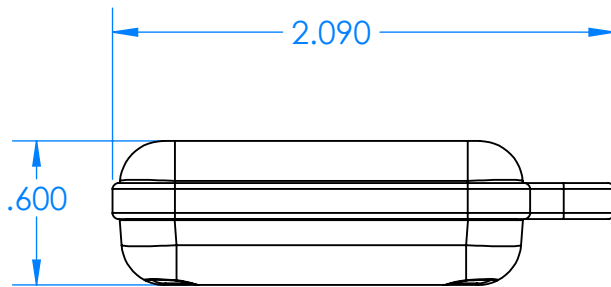

SERPAC CXL23A-YY-A-ZZ

Electronic Enclosures

Enclosure color (YY)

Top-Bottom combinations available

- BK=black
- CL=clear
- TRGY=translucent gray
- TRRD=translucent red

Seal color (ZZ)

- BK=black
- BL=blue
- GM=gunmetal
- NG=neon green
- NO=neon orange
- OR=orange
- YL=yellow
- WH=white

PN	Description
5510A	(1) BW 2A Top
5513A	(1) BW 2B Bottom
5522A	(1) CXL2 Perimeter Seal
6002	(4) #2 X 3/8" PH HD screw TORQUE 35-60 in-oz

Watertight enclosure meets or exceeds:
IP67
NEMA 4X, 12, 13