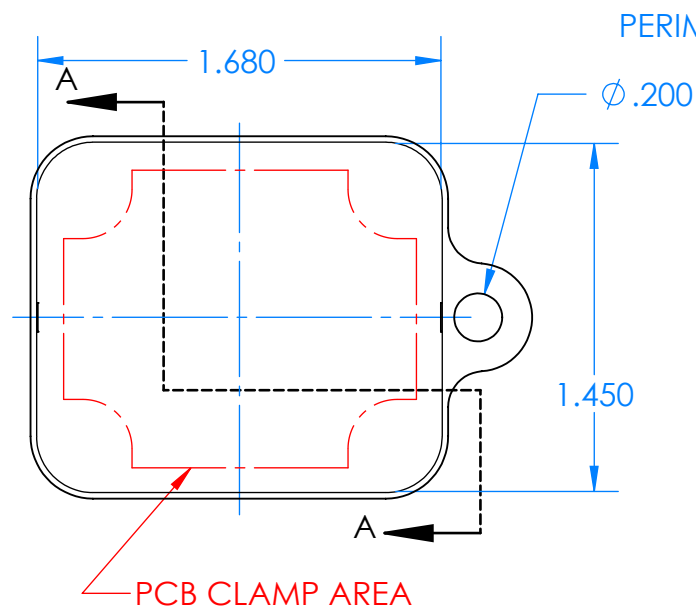

SERPAC CXL23A-YY-A-ZZ

Electronic Enclosures

Enclosure color (YY)

Top-Bottom combinations available

- BK=black
- CL=clear
- TRGY=translucent gray
- TRRD=translucent red

Seal color (ZZ)

- BK=black
- BL=blue
- GM=gunmetal
- NG=neon green
- NO=neon orange
- OR=orange
- YL=yellow
- WH=white

PN	Description
5510A	(1) BW 2A Top
5513A	(1) BW 2B Bottom
5522A	(1) CXL2 Perimeter Seal
6002	(4) #2 X 3/8" PH HD screw TORQUE 35-60 in-oz

Watertight enclosure meets or exceeds:
IP67
NEMA 4X, 12, 13