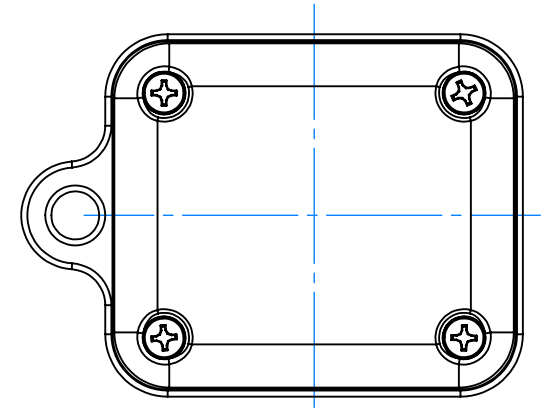

SERPAC CXL23A-YY-A-ZZ

Electronic Enclosures

Enclosure color (YY)

Top-Bottom combinations available

- BK=black
- CL=clear
- TRGY=translucent gray
- TRRD=translucent red

Seal color (ZZ)

- BK=black
- BL=blue
- GM=gunmetal
- NG=neon green
- NO=neon orange
- OR=orange
- YL=yellow
- WH=white

PN	Description
5510A	(1) BW 2A Top
5513A	(1) BW 2B Bottom
5522A	(1) CXL2 Perimeter Seal
6002	(4) #2 X 3/8" PH HD screw TORQUE 35-60 in-oz

Watertight enclosure meets or exceeds:
IP67
NEMA 4X, 12, 13