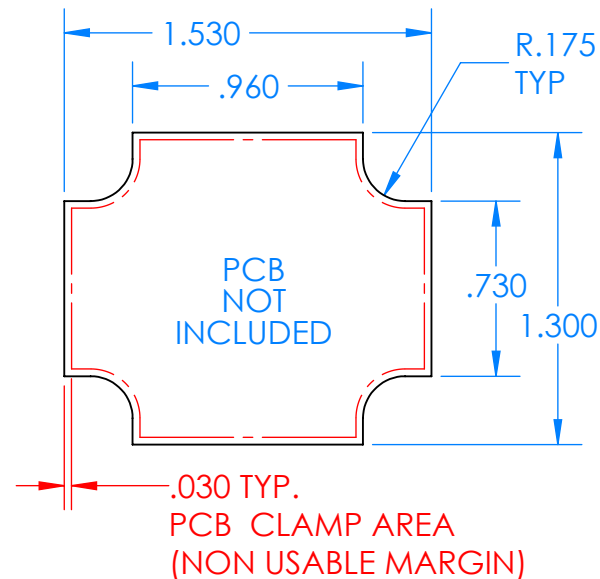

SERPAC CXL23A-YY-A-ZZ

Electronic Enclosures

Enclosure color (YY)

Top-Bottom combinations available

- BK=black
- CL=clear
- TRGY=translucent gray
- TRRD=translucent red

Seal color (ZZ)

- BK=black
- BL=blue
- GM=gunmetal
- NG=neon green
- NO=neon orange
- OR=orange
- YL=yellow
- WH=white

PN	Description
5510A	(1) BW 2A Top
5513A	(1) BW 2B Bottom
5522A	(1) CXL2 Perimeter Seal
6002	(4) #2 X 3/8" PH HD screw TORQUE 35-60 in-oz

Watertight enclosure meets or exceeds:
IP67
NEMA 4X, 12, 13