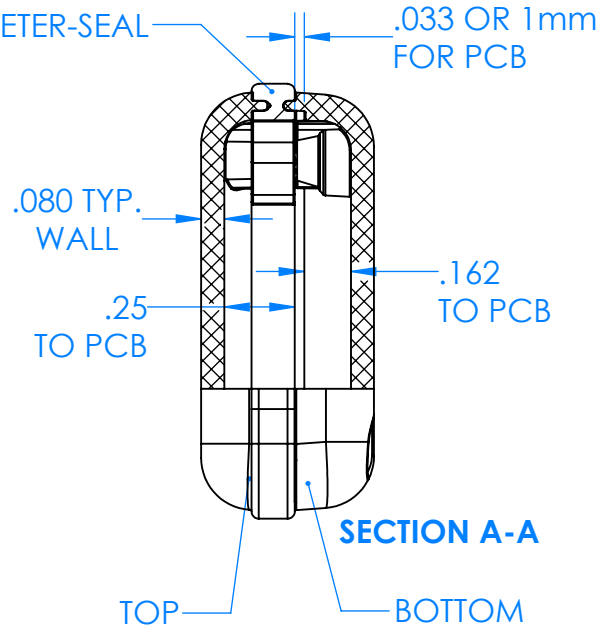

SERPAC CXL23A-YY-A-ZZ

Electronic Enclosures

Enclosure color (YY)

Top-Bottom combinations available

- BK=black
- CL=clear
- TRGY=translucent gray
- TRRD=translucent red

Seal color (ZZ)

- BK=black
- BL=blue
- GM=gunmetal
- NG=neon green
- NO=neon orange
- OR=orange
- YL=yellow
- WH=white

PN	Description
5510A	(1) BW 2A Top
5513A	(1) BW 2B Bottom
5522A	(1) CXL2 Perimeter Seal
6002	(4) #2 X 3/8" PH HD screw TORQUE 35-60 in-oz

Watertight enclosure meets or exceeds:
IP67
NEMA 4X, 12, 13