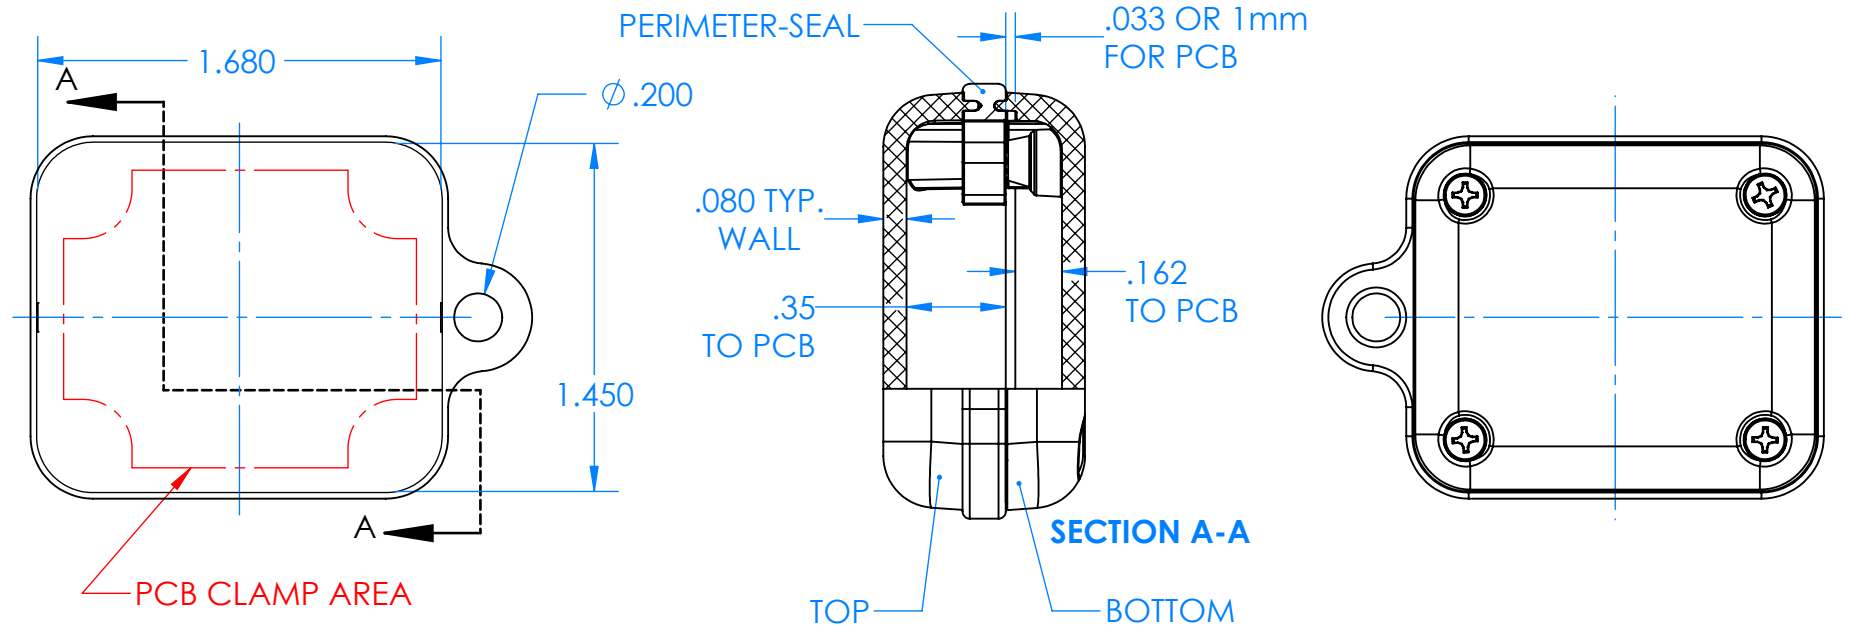

SERPAC CXL24A-YY-A-ZZ

Electronic Enclosures

- Enclosure color (YY)**
 Top-Bottom combinations available
 BK=black
 CL=clear
 TRGY=translucent gray
 TRRD=translucent red
- 
- Seal color (ZZ)**
 BK=black
 BL=blue
 GM=gunmetal
 NG=neon green
 NO=neon orange
 OR=orange
 YL=yellow
 WH=white
- 

PN	Description
5512A	(1) BW 2B Top
5513A	(1) BW 2B Bottom
5522A	(1) CXL2 Perimeter Seal
6002	(4) #2 X 3/8" PH HD screw TORQUE 35-60 in-oz

Watertight enclosure meets or exceeds:
 IP67
 NEMA 4X, 12, 13