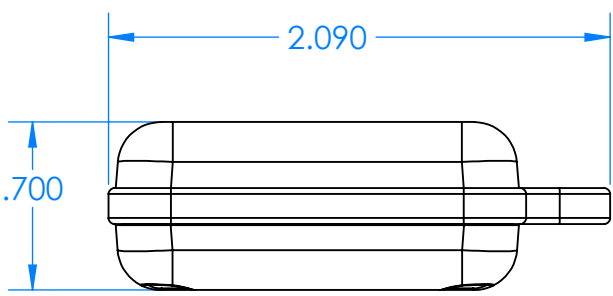

SERPAC CXL24A-YY-A-ZZ

Electronic Enclosures

- Enclosure color (YY)**
 Top-Bottom combinations available
 BK=black
 CL=clear
 TRGY=translucent gray
 TRRD=translucent red
- 
- Seal color (ZZ)**
 BK=black
 BL=blue
 GM=gunmetal
 NG=neon green
 NO=neon orange
 OR=orange
 YL=yellow
 WH=white
- 

PN	Description
5512A	(1) BW 2B Top
5513A	(1) BW 2B Bottom
5522A	(1) CXL2 Perimeter Seal
6002	(4) #2 X 3/8" PH HD screw TORQUE 35-60 in-oz

Watertight enclosure meets or exceeds:
 IP67
 NEMA 4X, 12, 13