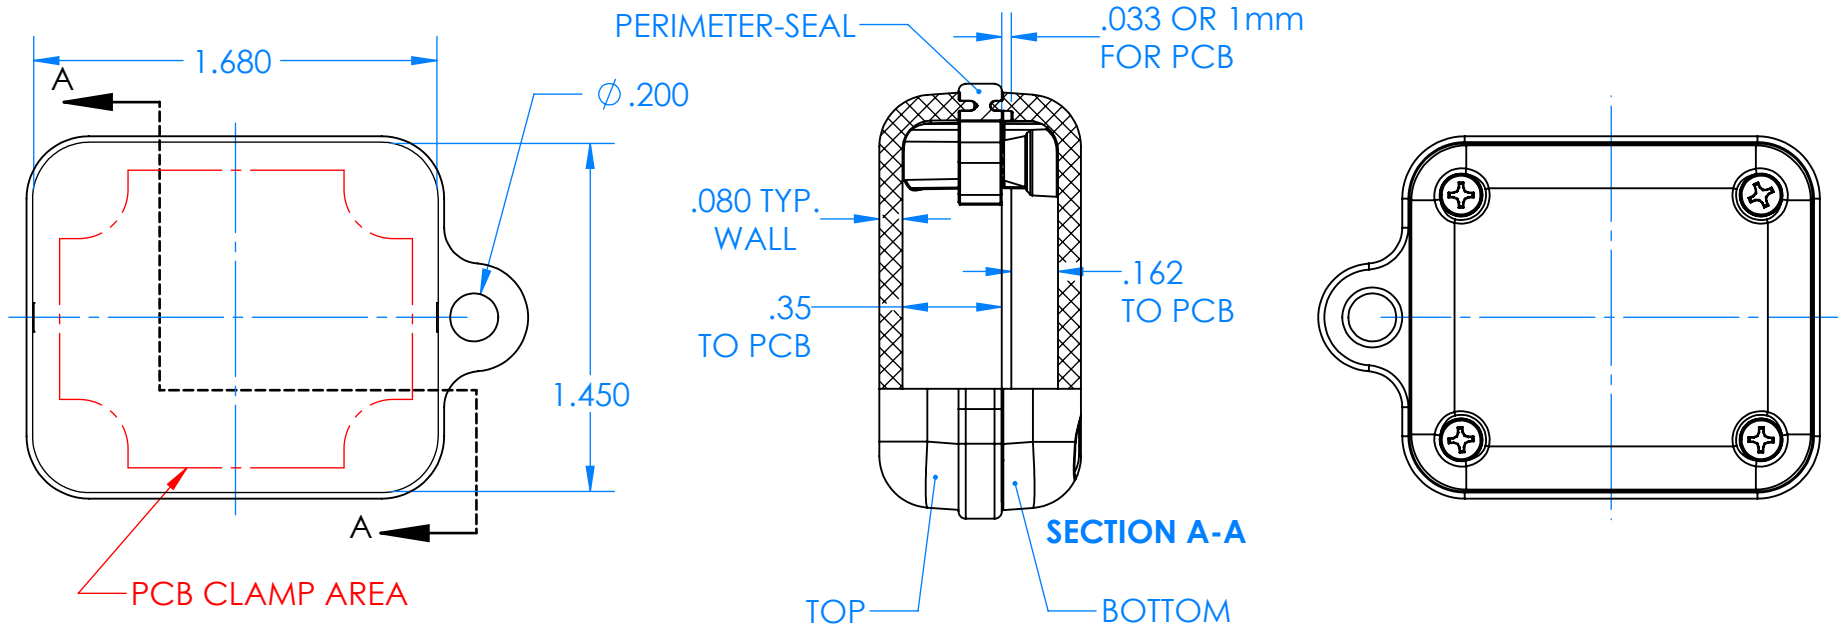

SERPAC CXL24A-YY-A-ZZ

Electronic Enclosures

- Enclosure color (YY)**
 Top-Bottom combinations available
 BK=black
 CL=clear
 TRGY=translucent gray
 TRRD=translucent red
- 
- Seal color (ZZ)**
 BK=black
 BL=blue
 GM=gunmetal
 NG=neon green
 NO=neon orange
 OR=orange
 YL=yellow
 WH=white
- 

PN	Description
5512A	(1) BW 2B Top
5513A	(1) BW 2B Bottom
5522A	(1) CXL2 Perimeter Seal
6002	(4) #2 X 3/8" PH HD screw TORQUE 35-60 in-oz

Watertight enclosure meets or exceeds:
 IP67
 NEMA 4X, 12, 13