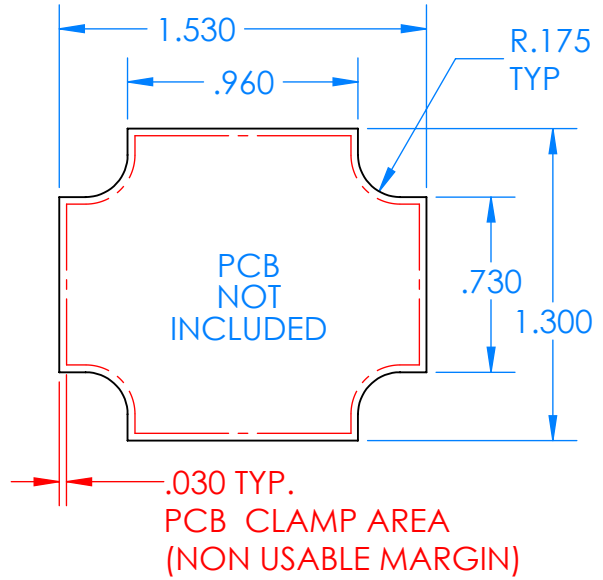

SERPAC CXL24A-YY-A-ZZ

Electronic Enclosures

- Enclosure color (YY)**
 Top-Bottom combinations available
 BK=black
 CL=clear
 TRGY=translucent gray
 TRRD=translucent red
- 
- Seal color (ZZ)**
 BK=black
 BL=blue
 GM=gunmetal
 NG=neon green
 NO=neon orange
 OR=orange
 YL=yellow
 WH=white
- 

PN	Description
5512A	(1) BW 2B Top
5513A	(1) BW 2B Bottom
5522A	(1) CXL2 Perimeter Seal
6002	(4) #2 X 3/8" PH HD screw TORQUE 35-60 in-oz

Watertight enclosure meets or exceeds:
 IP67
 NEMA 4X, 12, 13