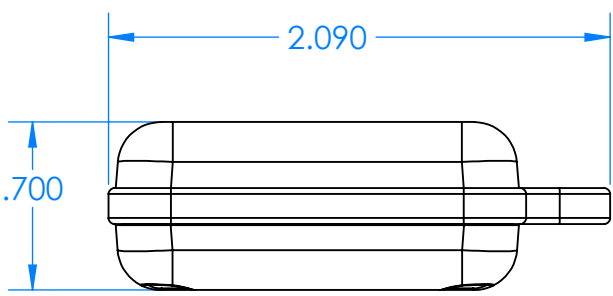

SERPAC CXL24A-YY-A-ZZ

Electronic Enclosures

Enclosure color (YY)
 Top-Bottom combinations available
 BK=black
 CL=clear
 TRGY=translucent gray
 TRRD=translucent red

Seal color (ZZ)
 BK=black
 BL=blue
 GM=gunmetal
 NG=neon green
 NO=neon orange
 OR=orange
 YL=yellow
 WH=white

PN	Description
5512A	(1) BW 2B Top
5513A	(1) BW 2B Bottom
5522A	(1) CXL2 Perimeter Seal
6002	(4) #2 X 3/8" PH HD screw TORQUE 35-60 in-oz

Watertight enclosure meets or exceeds:
 IP67
 NEMA 4X, 12, 13