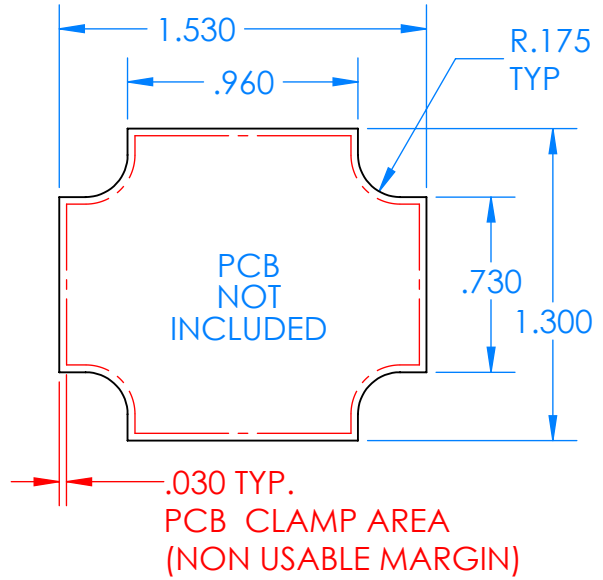

SERPAC CXL24A-YY-A-ZZ

Electronic Enclosures

Enclosure color (YY)
 Top-Bottom combinations available
 BK=black
 CL=clear
 TRGY=translucent gray
 TRRD=translucent red

Seal color (ZZ)
 BK=black
 BL=blue
 GM=gunmetal
 NG=neon green
 NO=neon orange
 OR=orange
 YL=yellow
 WH=white

PN	Description
5512A	(1) BW 2B Top
5513A	(1) BW 2B Bottom
5522A	(1) CXL2 Perimeter Seal
6002	(4) #2 X 3/8" PH HD screw TORQUE 35-60 in-oz

Watertight enclosure meets or exceeds:
 IP67
 NEMA 4X, 12, 13