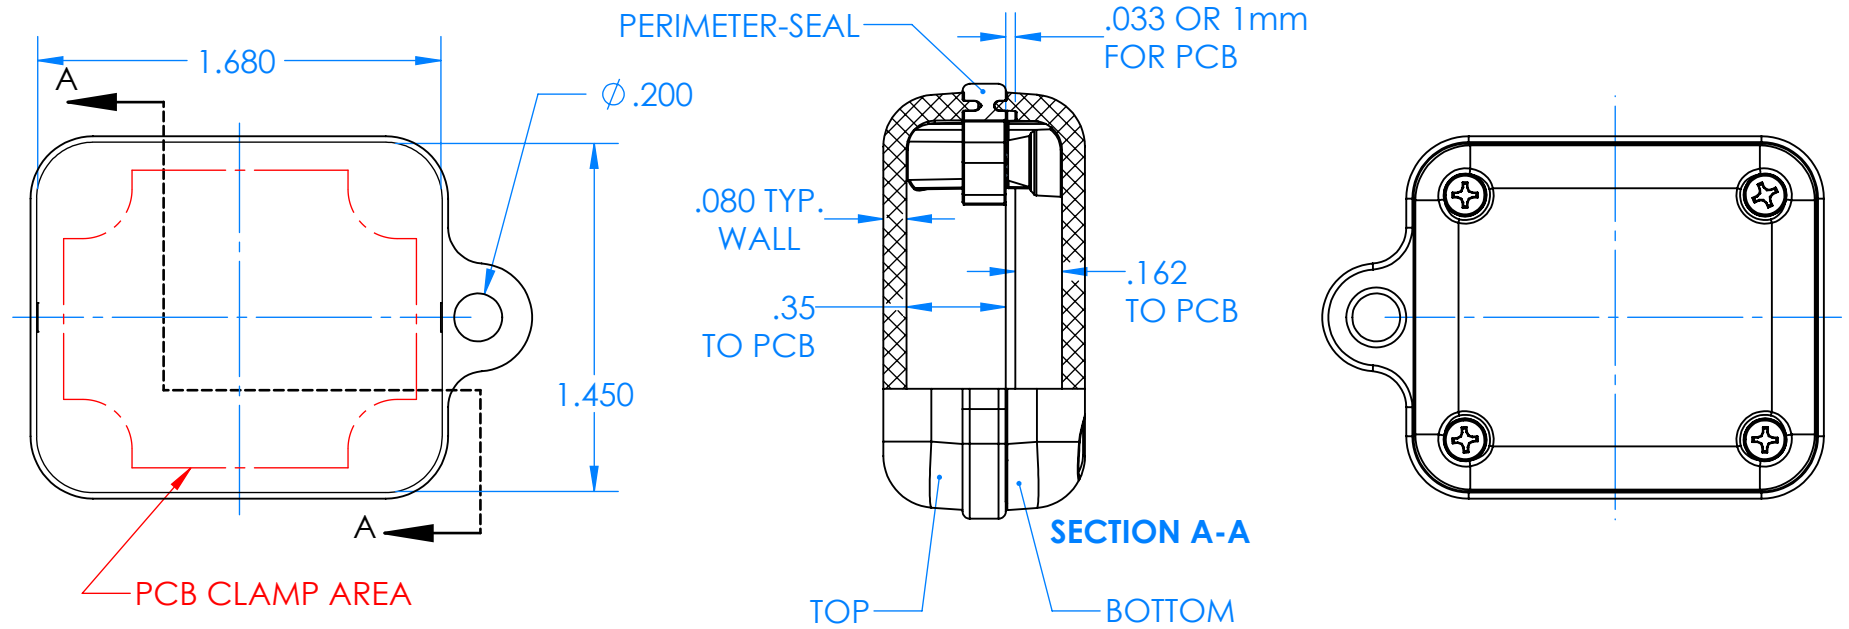

SERPAC CXL24A-YY-A-ZZ

Electronic Enclosures

Enclosure color (YY)
 Top-Bottom combinations available
 BK=black
 CL=clear
 TRGY=translucent gray
 TRRD=translucent red

Seal color (ZZ)
 BK=black
 BL=blue
 GM=gunmetal
 NG=neon green
 NO=neon orange
 OR=orange
 YL=yellow
 WH=white

PN	Description
5512A	(1) BW 2B Top
5513A	(1) BW 2B Bottom
5522A	(1) CXL2 Perimeter Seal
6002	(4) #2 X 3/8" PH HD screw TORQUE 35-60 in-oz

Watertight enclosure meets or exceeds:
 IP67
 NEMA 4X, 12, 13