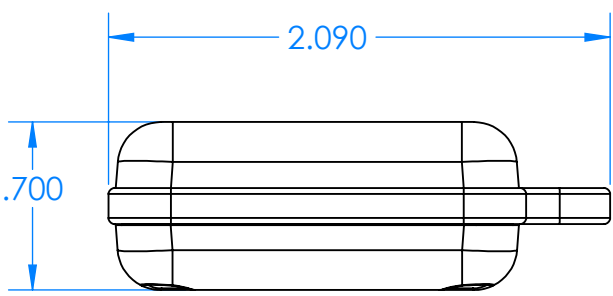

# SERPAC CXL24A-YY-A-ZZ

Electronic Enclosures

- Enclosure color (YY)**  
 Top-Bottom combinations available  
 BK=black  
 CL=clear  
 TRGY=translucent gray  
 TRRD=translucent red
- 
- Seal color (ZZ)**  
 BK=black  
 BL=blue  
 GM=gunmetal  
 NG=neon green  
 NO=neon orange  
 OR=orange  
 YL=yellow  
 WH=white
- 

PN	Description
5512A	(1) BW 2B Top
5513A	(1) BW 2B Bottom
5522A	(1) CXL2 Perimeter Seal
6002	(4) #2 X 3/8" PH HD screw TORQUE 35-60 in-oz

Watertight enclosure meets or exceeds:  
 IP67  
 NEMA 4X, 12, 13