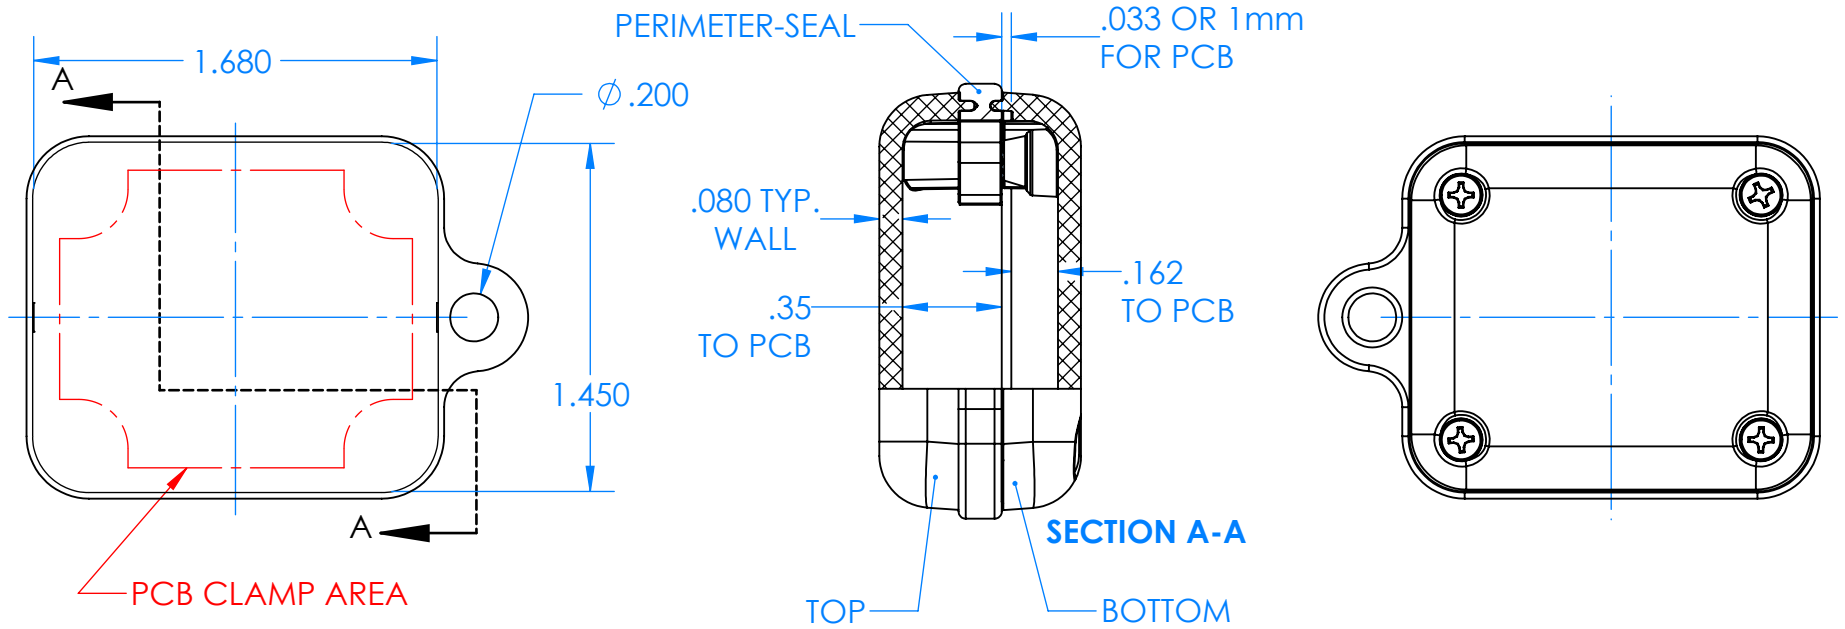

# SERPAC CXL24A-YY-A-ZZ

Electronic Enclosures

- Enclosure color (YY)**  
 Top-Bottom combinations available  
 BK=black  
 CL=clear  
 TRGY=translucent gray  
 TRRD=translucent red
- 
- Seal color (ZZ)**  
 BK=black  
 BL=blue  
 GM=gunmetal  
 NG=neon green  
 NO=neon orange  
 OR=orange  
 YL=yellow  
 WH=white
- 

PN	Description
5512A	(1) BW 2B Top
5513A	(1) BW 2B Bottom
5522A	(1) CXL2 Perimeter Seal
6002	(4) #2 X 3/8" PH HD screw TORQUE 35-60 in-oz

Watertight enclosure meets or exceeds:  
 IP67  
 NEMA 4X, 12, 13