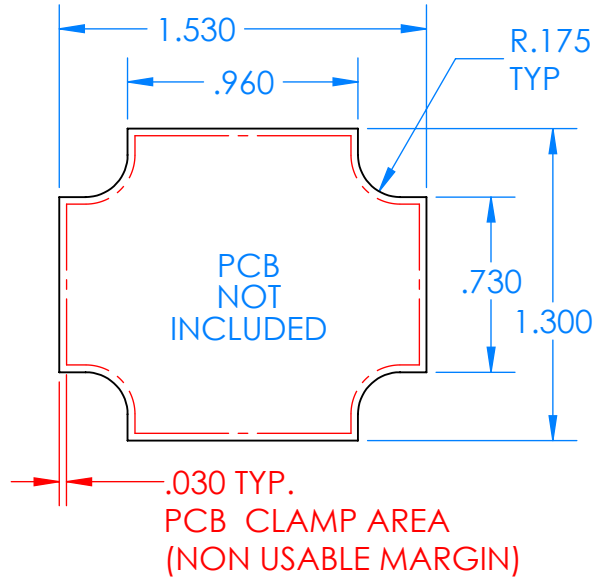

# SERPAC CXL24A-YY-A-ZZ

Electronic Enclosures

- Enclosure color (YY)**  
 Top-Bottom combinations available  
 BK=black  
 CL=clear  
 TRGY=translucent gray  
 TRRD=translucent red
- 
- Seal color (ZZ)**  
 BK=black  
 BL=blue  
 GM=gunmetal  
 NG=neon green  
 NO=neon orange  
 OR=orange  
 YL=yellow  
 WH=white
- 

PN	Description
5512A	(1) BW 2B Top
5513A	(1) BW 2B Bottom
5522A	(1) CXL2 Perimeter Seal
6002	(4) #2 X 3/8" PH HD screw TORQUE 35-60 in-oz

Watertight enclosure meets or exceeds:  
 IP67  
 NEMA 4X, 12, 13