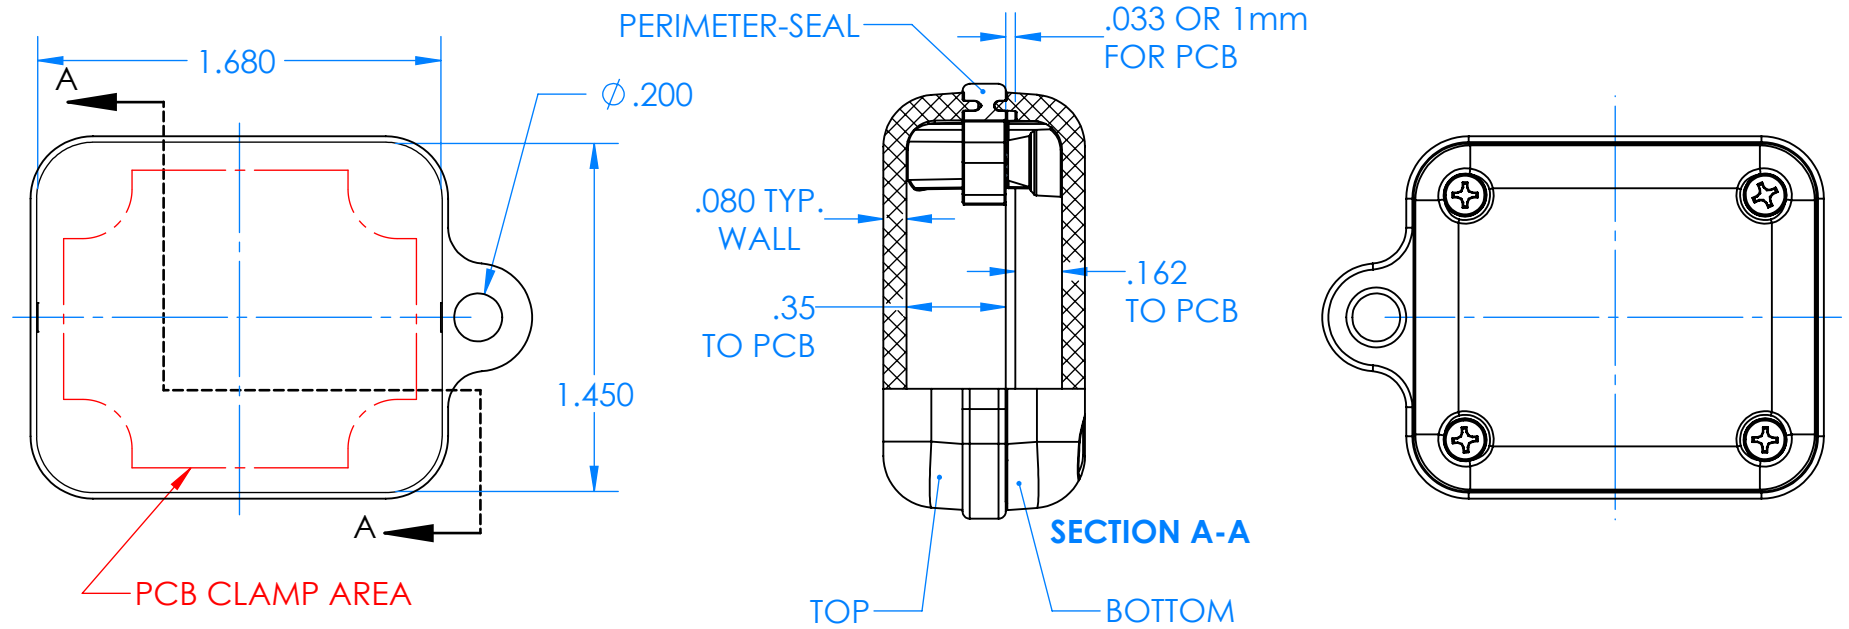

SERPAC CXL24A-YY-A-ZZ

Electronic Enclosures

Enclosure color (YY)

Top-Bottom combinations available

- BK=black
- CL=clear
- TRGY=translucent gray
- TRRD=translucent red

Seal color (ZZ)

- BK=black
- BL=blue
- GM=gunmetal
- NG=neon green
- NO=neon orange
- OR=orange
- YL=yellow
- WH=white

PN	Description
5512A	(1) BW 2B Top
5513A	(1) BW 2B Bottom
5522A	(1) CXL2 Perimeter Seal
6002	(4) #2 X 3/8" PH HD screw TORQUE 35-60 in-oz

Watertight enclosure meets or exceeds:
 IP67
 NEMA 4X, 12, 13