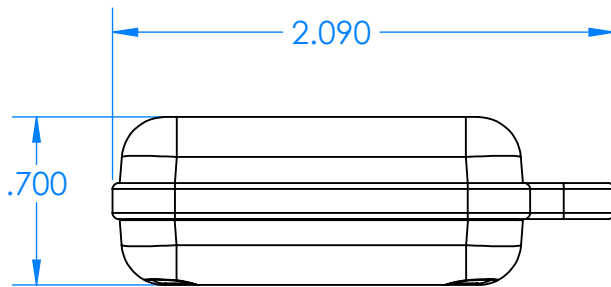

SERPAC CXL24A-YY-A-ZZ

Electronic Enclosures

Enclosure color (YY)

Top-Bottom combinations available

- BK=black
- CL=clear
- TRGY=translucent gray
- TRRD=translucent red

Seal color (ZZ)

- BK=black
- BL=blue
- GM=gunmetal
- NG=neon green
- NO=neon orange
- OR=orange
- YL=yellow
- WH=white

PN	Description
5512A	(1) BW 2B Top
5513A	(1) BW 2B Bottom
5522A	(1) CXL2 Perimeter Seal
6002	(4) #2 X 3/8" PH HD screw TORQUE 35-60 in-oz

Watertight enclosure meets or exceeds:
 IP67
 NEMA 4X, 12, 13