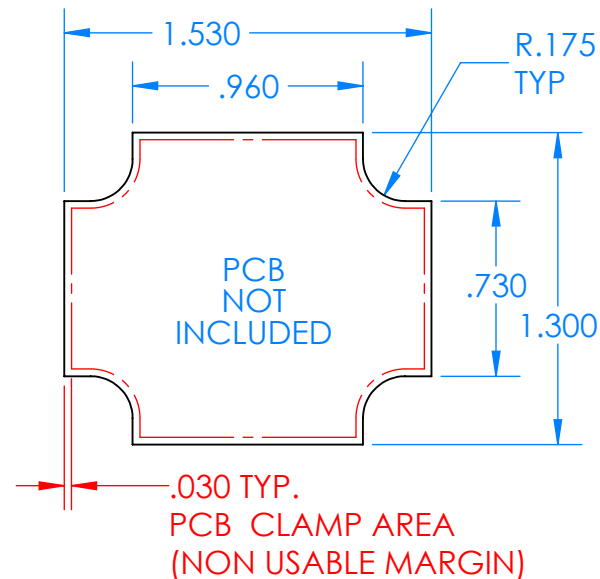

SERPAC CXL24A-YY-A-ZZ

Electronic Enclosures

Enclosure color (YY)

Top-Bottom combinations available

- BK=black
- CL=clear
- TRGY=translucent gray
- TRRD=translucent red

Seal color (ZZ)

- BK=black
- BL=blue
- GM=gunmetal
- NG=neon green
- NO=neon orange
- OR=orange
- YL=yellow
- WH=white

PN	Description
5512A	(1) BW 2B Top
5513A	(1) BW 2B Bottom
5522A	(1) CXL2 Perimeter Seal
6002	(4) #2 X 3/8" PH HD screw TORQUE 35-60 in-oz

Watertight enclosure meets or exceeds:
 IP67
 NEMA 4X, 12, 13