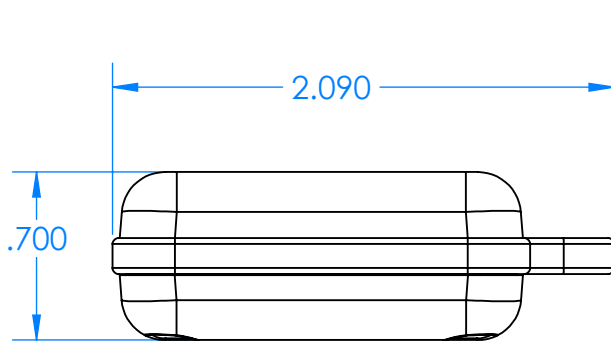

## Enclosure color (YY)

Top-Bottom combinations available

BK=black  
CL=clear  
TRGY=translucent gray  
TRRD=translucent red

## Seal color (ZZ)

BK=black  
BL=blue  
GM=gunmetal  
NG=neon green  
NO=neon orange  
OR=orange  
YL=yellow  
WH=white

PN	Description
5512A	(1) BW 2B Top
5513A	(1) BW 2B Bottom
5522A	(1) CXL2 Perimeter Seal
6002	(4) #2 X 3/8" PH HD screw TORQUE 35-60 in-oz