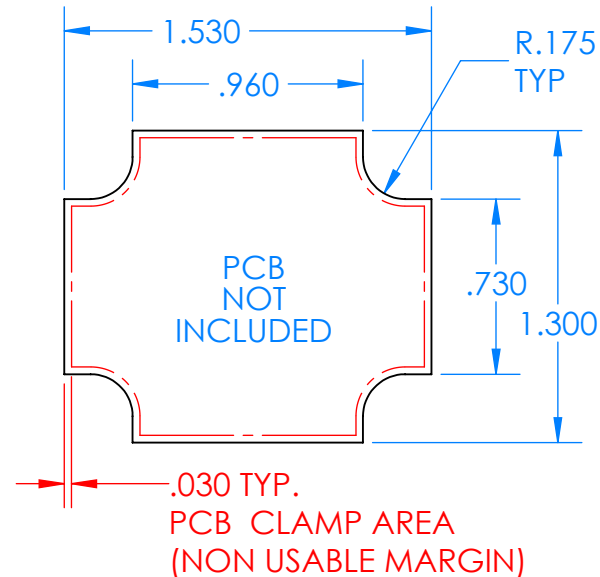

# SERPAC CXL24A-YY-A-ZZ

Electronic Enclosures

## Enclosure color (YY)

Top-Bottom combinations available

BK=black  
CL=clear  
TRGY=translucent gray  
TRRD=translucent red

## Seal color (ZZ)

BK=black  
BL=blue  
GM=gunmetal  
NG=neon green  
NO=neon orange  
OR=orange  
YL=yellow  
WH=white

PN	Description
5512A	(1) BW 2B Top
5513A	(1) BW 2B Bottom
5522A	(1) CXL2 Perimeter Seal
6002	(4) #2 X 3/8" PH HD screw TORQUE 35-60 in-oz