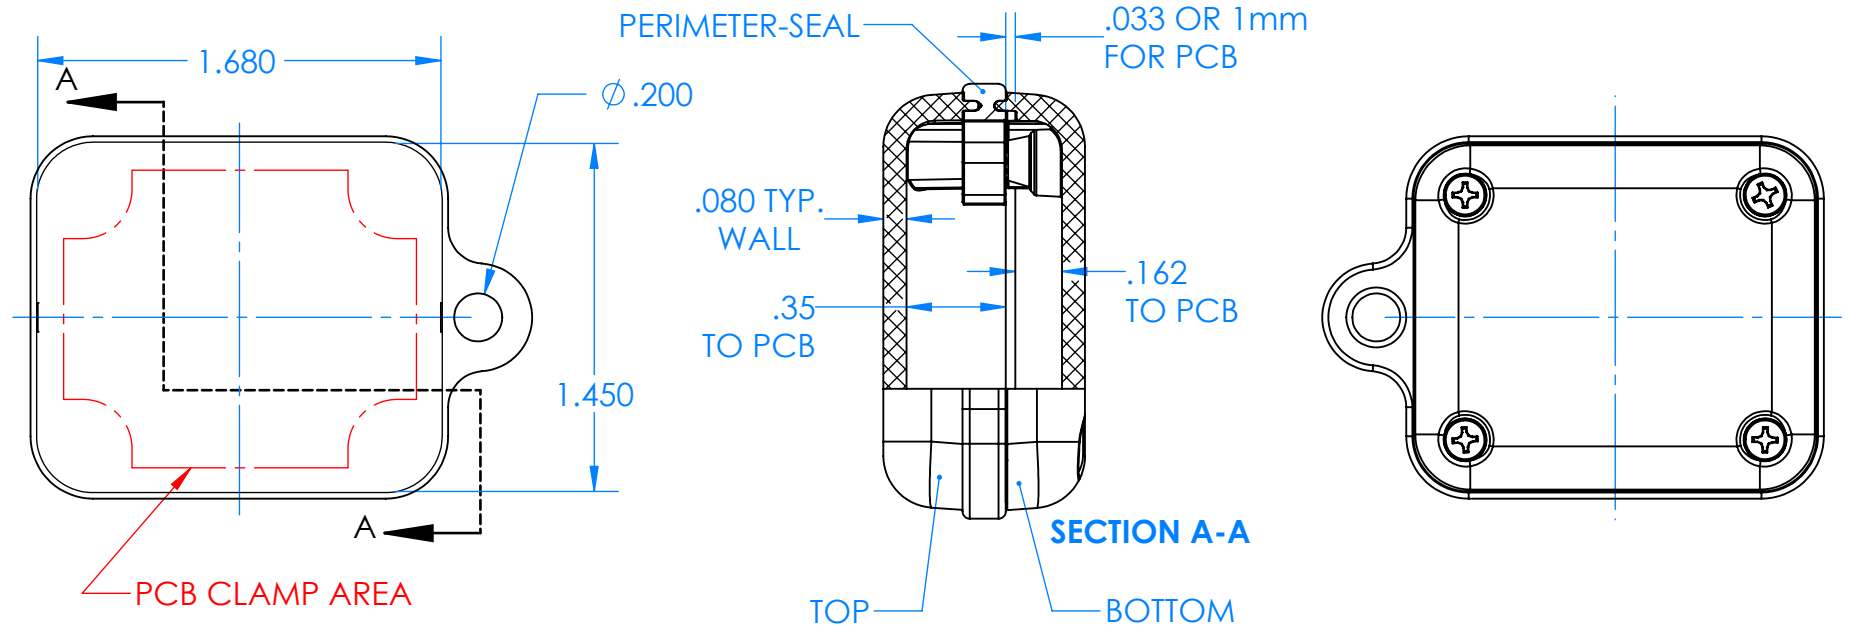

# SERPAC CXL24A-YY-A-ZZ

Electronic Enclosures

## Enclosure color (YY)

Top-Bottom combinations available

BK=black  
CL=clear  
TRGY=translucent gray  
TRRD=translucent red

## Seal color (ZZ)

BK=black  
BL=blue  
GM=gunmetal  
NG=neon green  
NO=neon orange  
OR=orange  
YL=yellow  
WH=white

PN	Description
5512A	(1) BW 2B Top
5513A	(1) BW 2B Bottom
5522A	(1) CXL2 Perimeter Seal
6002	(4) #2 X 3/8" PH HD screw TORQUE 35-60 in-oz