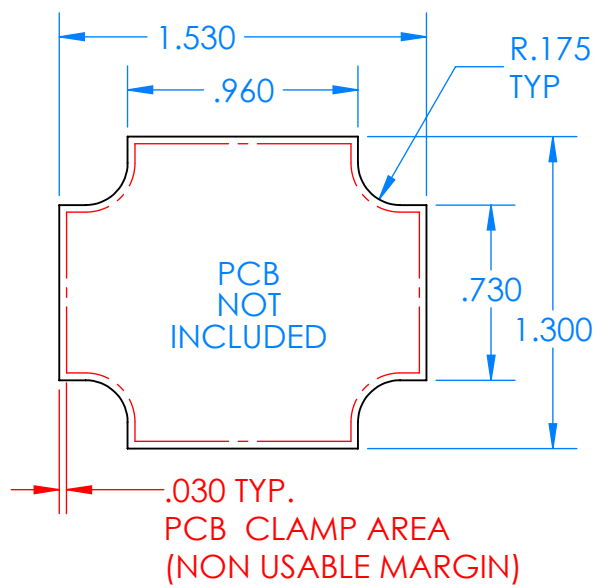

SERPAC CXL24A-YY-A-ZZ

Electronic Enclosures

Enclosure color (YY)
 Top-Bottom combinations available
 BK=black
 CL=clear
 TRGY=translucent gray
 TRRD=translucent red

Seal color (ZZ)
 BK=black
 BL=blue
 GM=gunmetal
 NG=neon green
 NO=neon orange
 OR=orange
 YL=yellow
 WH=white

PN	Description
5512A	(1) BW 2B Top
5513A	(1) BW 2B Bottom
5522A	(1) CXL2 Perimeter Seal
6002	(4) #2 X 3/8" PH HD screw TORQUE 35-60 in-oz

Watertight enclosure meets or exceeds:
 IP67
 NEMA 4X, 12, 13