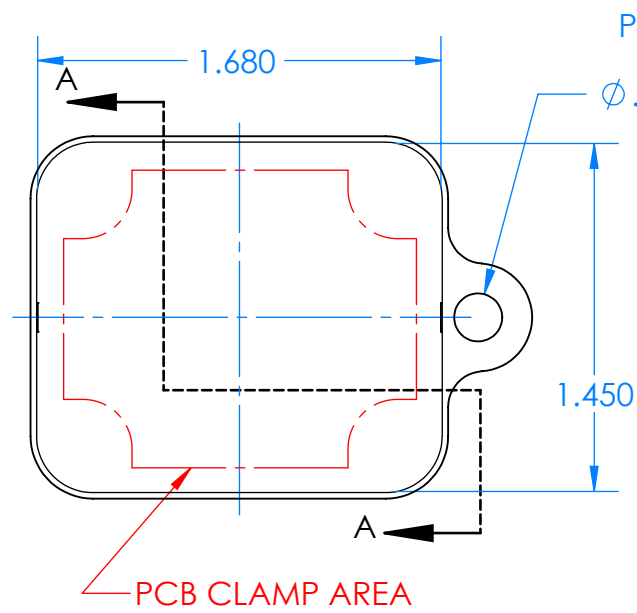

SERPAC CXL24A-YY-A-ZZ

Electronic Enclosures

Enclosure color (YY)

Top-Bottom combinations available

- BK=black
- CL=clear
- TRGY=translucent gray
- TRRD=translucent red

Seal color (ZZ)

- BK=black
- BL=blue
- GM=gunmetal
- NG=neon green
- NO=neon orange
- OR=orange
- YL=yellow
- WH=white

PN	Description
5512A	(1) BW 2B Top
5513A	(1) BW 2B Bottom
5522A	(1) CXL2 Perimeter Seal
6002	(4) #2 X 3/8" PH HD screw TORQUE 35-60 in-oz

Watertight enclosure meets or exceeds:
IP67
NEMA 4X, 12, 13