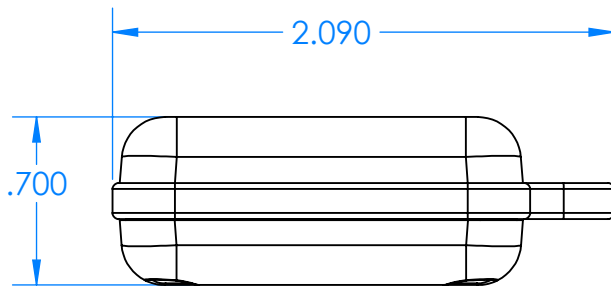

SERPAC CXL24A-YY-A-ZZ

Electronic Enclosures

Enclosure color (YY)

Top-Bottom combinations available

- BK=black
- CL=clear
- TRGY=translucent gray
- TRRD=translucent red

Seal color (ZZ)

- BK=black
- BL=blue
- GM=gunmetal
- NG=neon green
- NO=neon orange
- OR=orange
- YL=yellow
- WH=white

PN	Description
5512A	(1) BW 2B Top
5513A	(1) BW 2B Bottom
5522A	(1) CXL2 Perimeter Seal
6002	(4) #2 X 3/8" PH HD screw TORQUE 35-60 in-oz

Watertight enclosure meets or exceeds:
IP67
NEMA 4X, 12, 13