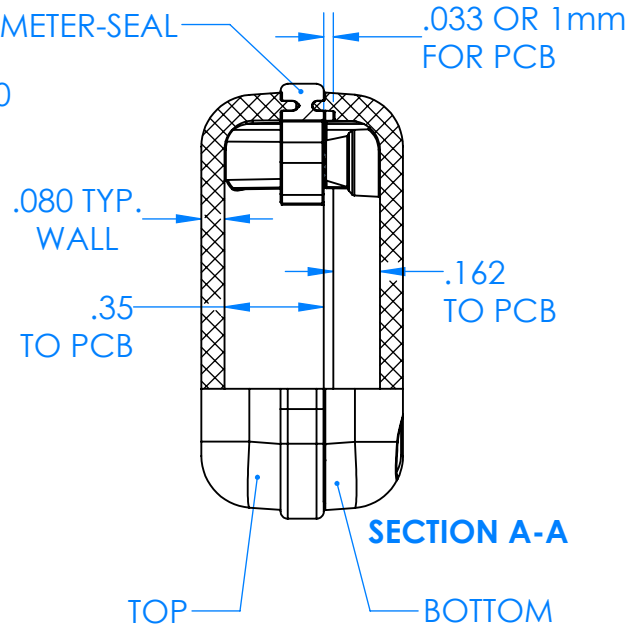

SERPAC CXL24A-YY-A-ZZ

Electronic Enclosures

Enclosure color (YY)

Top-Bottom combinations available

- BK=black
- CL=clear
- TRGY=translucent gray
- TRRD=translucent red

Seal color (ZZ)

- BK=black
- BL=blue
- GM=gunmetal
- NG=neon green
- NO=neon orange
- OR=orange
- YL=yellow
- WH=white

PN	Description
5512A	(1) BW 2B Top
5513A	(1) BW 2B Bottom
5522A	(1) CXL2 Perimeter Seal
6002	(4) #2 X 3/8" PH HD screw TORQUE 35-60 in-oz

Watertight enclosure meets or exceeds:
IP67
NEMA 4X, 12, 13