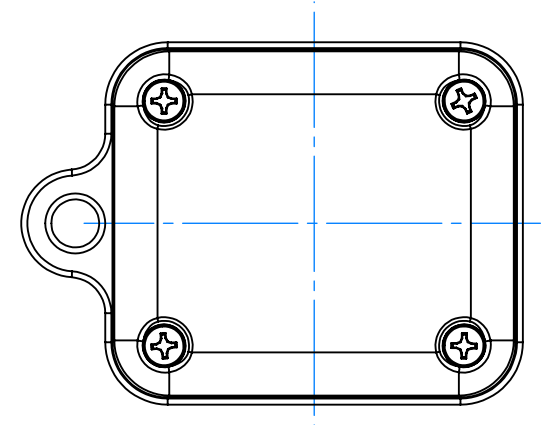

SERPAC CXL24A-YY-A-ZZ

Electronic Enclosures

Enclosure color (YY)

Top-Bottom combinations available

- BK=black
- CL=clear
- TRGY=translucent gray
- TRRD=translucent red

Seal color (ZZ)

- BK=black
- BL=blue
- GM=gunmetal
- NG=neon green
- NO=neon orange
- OR=orange
- YL=yellow
- WH=white

PN	Description
5512A	(1) BW 2B Top
5513A	(1) BW 2B Bottom
5522A	(1) CXL2 Perimeter Seal
6002	(4) #2 X 3/8" PH HD screw TORQUE 35-60 in-oz

Watertight enclosure meets or exceeds:
IP67
NEMA 4X, 12, 13