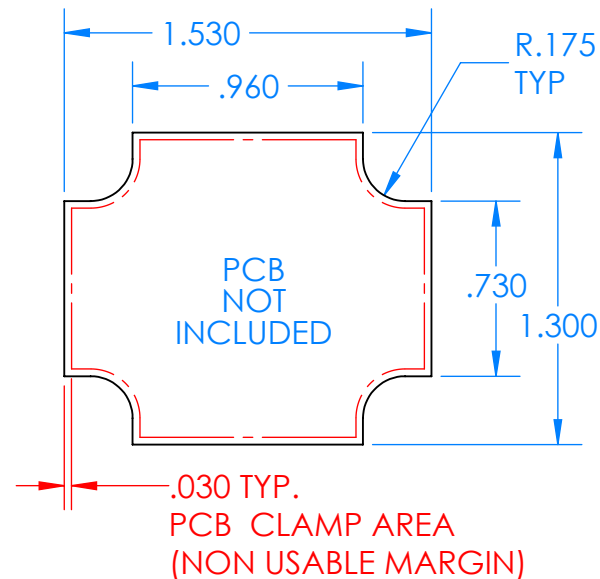

SERPAC CXL24A-YY-A-ZZ

Electronic Enclosures

Enclosure color (YY)

Top-Bottom combinations available

- BK=black
- CL=clear
- TRGY=translucent gray
- TRRD=translucent red

Seal color (ZZ)

- BK=black
- BL=blue
- GM=gunmetal
- NG=neon green
- NO=neon orange
- OR=orange
- YL=yellow
- WH=white

PN	Description
5512A	(1) BW 2B Top
5513A	(1) BW 2B Bottom
5522A	(1) CXL2 Perimeter Seal
6002	(4) #2 X 3/8" PH HD screw TORQUE 35-60 in-oz

Watertight enclosure meets or exceeds:
IP67
NEMA 4X, 12, 13