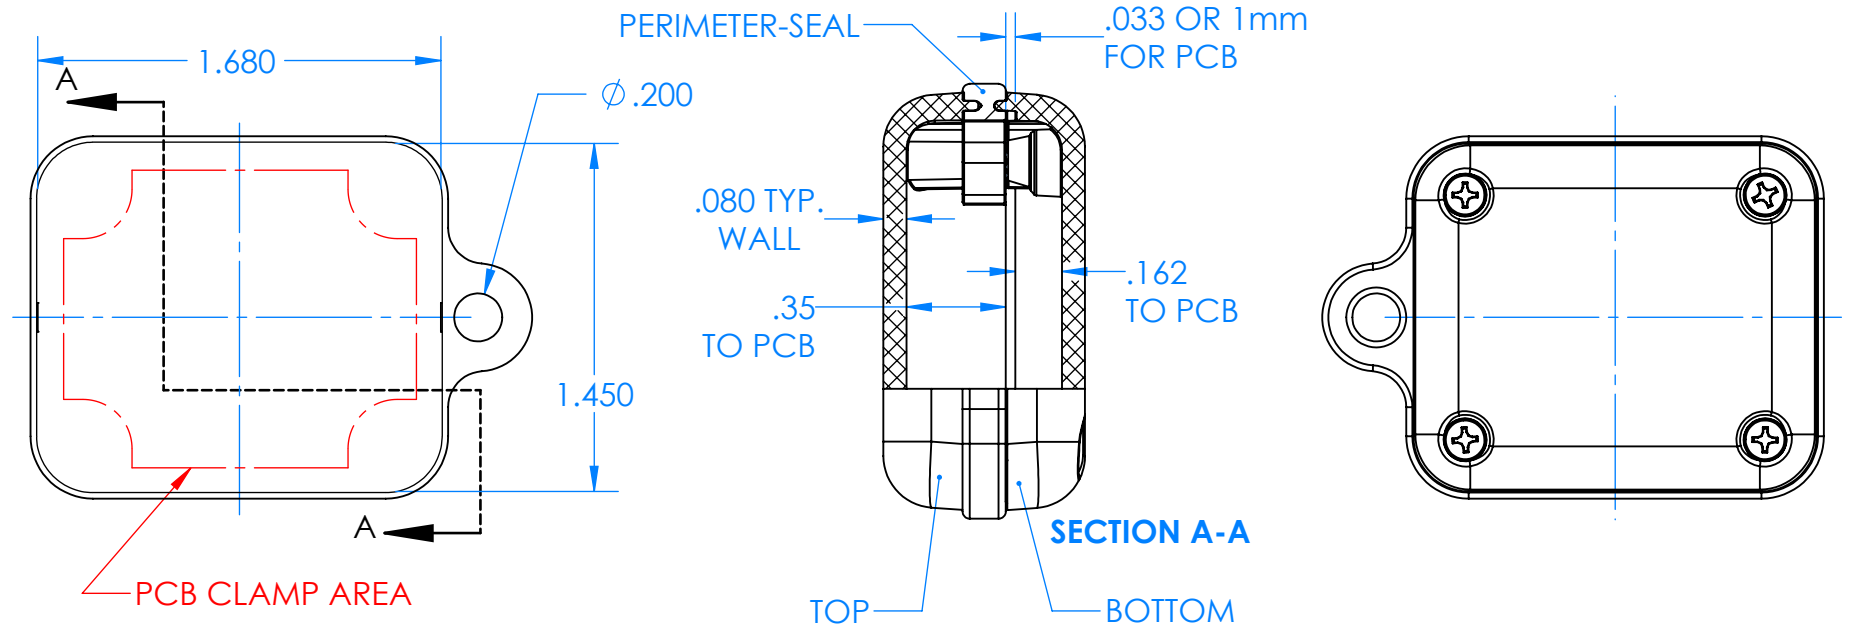

SERPAC CXL24A-YY-A-ZZ

Electronic Enclosures

Enclosure color (YY)

Top-Bottom combinations available

BK=black
CL=clear
TRGY=translucent gray
TRRD=translucent red

Seal color (ZZ)

BK=black
BL=blue
GM=gunmetal
NG=neon green
NO=neon orange
OR=orange
YL=yellow
WH=white

PN	Description
5512A	(1) BW 2B Top
5513A	(1) BW 2B Bottom
5522A	(1) CXL2 Perimeter Seal
6002	(4) #2 X 3/8" PH HD screw TORQUE 35-60 in-oz

Watertight enclosure meets or exceeds:
IP67
NEMA 4X, 12, 13