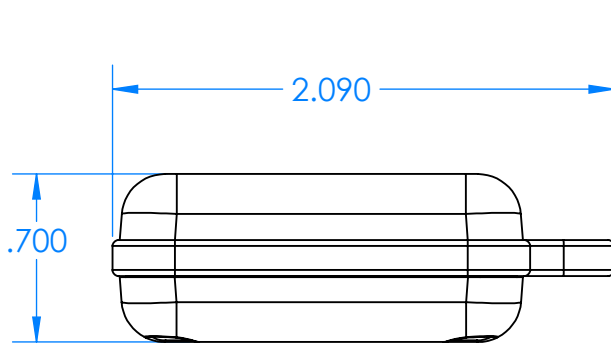

SERPAC CXL24A-YY-A-ZZ

Electronic Enclosures

Enclosure color (YY)

Top-Bottom combinations available

BK=black
CL=clear
TRGY=translucent gray
TRRD=translucent red

Seal color (ZZ)

BK=black
BL=blue
GM=gunmetal
NG=neon green
NO=neon orange
OR=orange
YL=yellow
WH=white

PN	Description
5512A	(1) BW 2B Top
5513A	(1) BW 2B Bottom
5522A	(1) CXL2 Perimeter Seal
6002	(4) #2 X 3/8" PH HD screw TORQUE 35-60 in-oz

Watertight enclosure meets or exceeds:
IP67
NEMA 4X, 12, 13