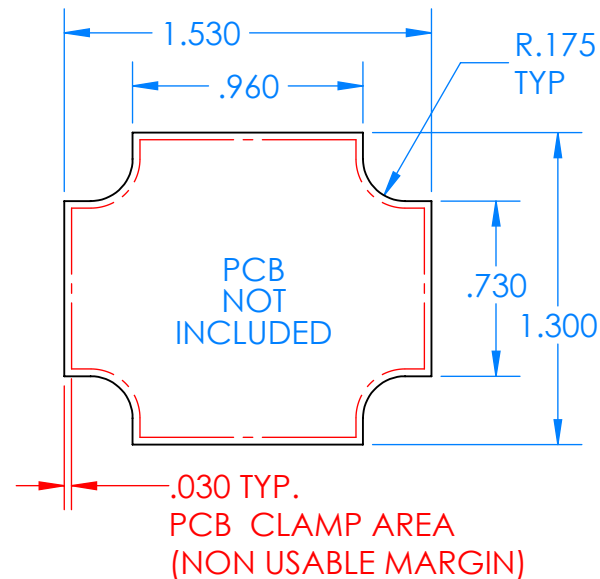

SERPAC CXL24A-YY-A-ZZ

Electronic Enclosures

Enclosure color (YY)

Top-Bottom combinations available

BK=black
CL=clear
TRGY=translucent gray
TRRD=translucent red

Seal color (ZZ)

BK=black
BL=blue
GM=gunmetal
NG=neon green
NO=neon orange
OR=orange
YL=yellow
WH=white

PN	Description
5512A	(1) BW 2B Top
5513A	(1) BW 2B Bottom
5522A	(1) CXL2 Perimeter Seal
6002	(4) #2 X 3/8" PH HD screw TORQUE 35-60 in-oz

Watertight enclosure meets or exceeds:
IP67
NEMA 4X, 12, 13