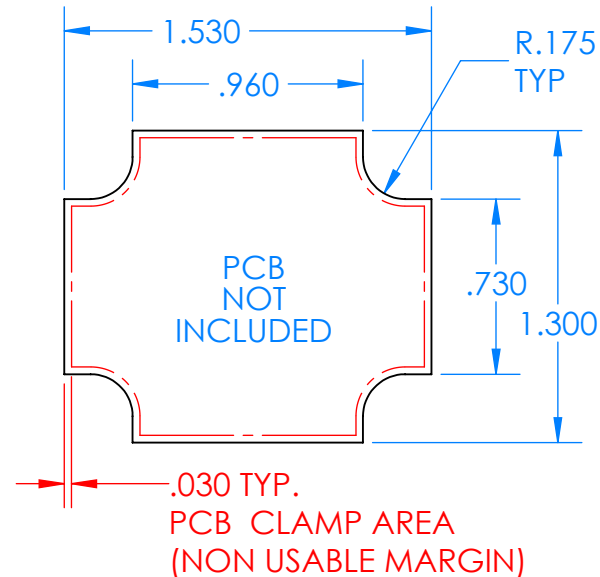

SERPAC CXL24A-YY-A-ZZ

Electronic Enclosures

Enclosure color (YY)

Top-Bottom combinations available

BK=black
CL=clear
TRGY=translucent gray
TRRD=translucent red

Seal color (ZZ)

BK=black
BL=blue
GM=gunmetal
NG=neon green
NO=neon orange
OR=orange
YL=yellow
WH=white

PN	Description
5512A	(1) BW 2B Top
5513A	(1) BW 2B Bottom
5522A	(1) CXL2 Perimeter Seal
6002	(4) #2 X 3/8" PH HD screw TORQUE 35-60 in-oz

Watertight enclosure meets or exceeds:
IP67
NEMA 4X, 12, 13