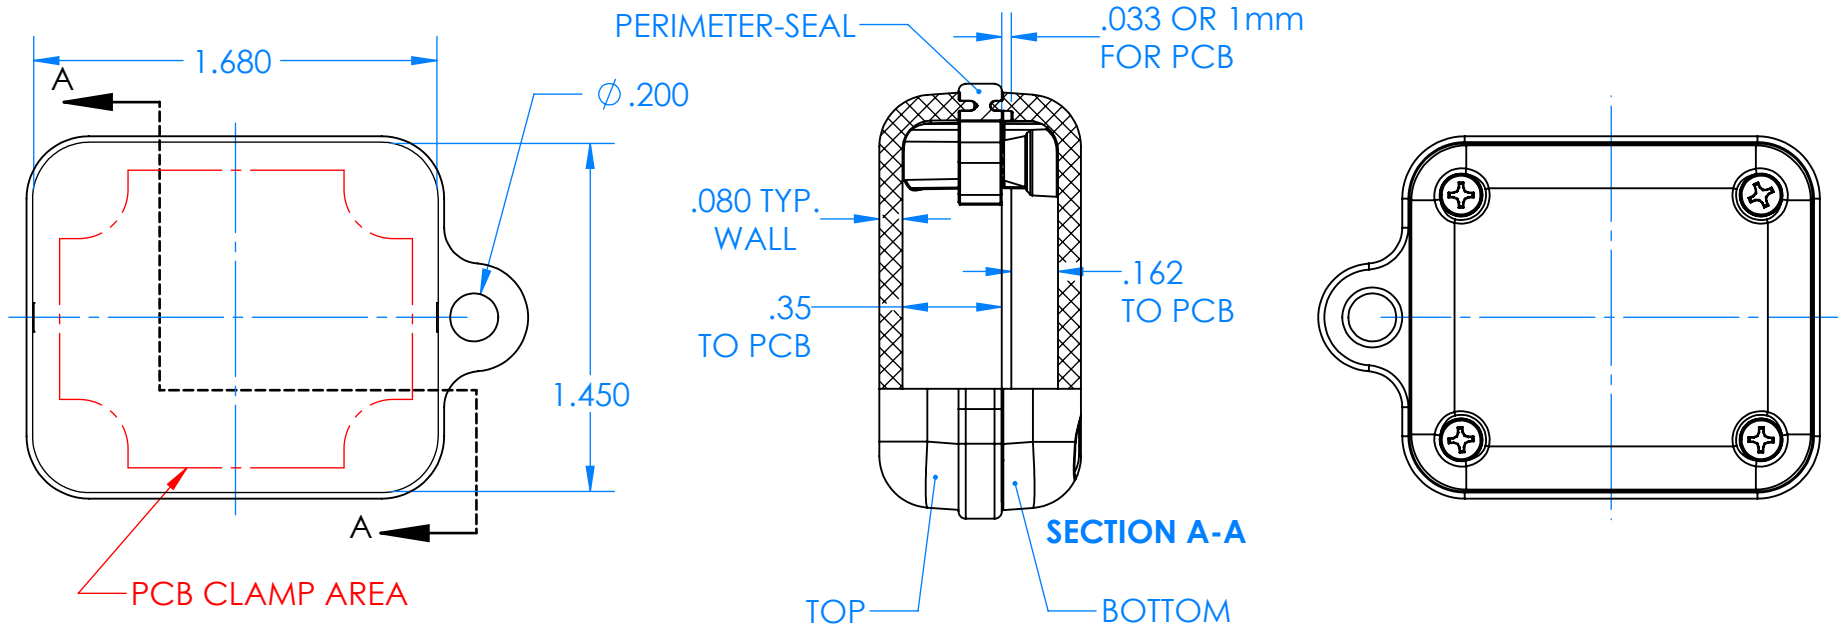

SERPAC CXL24A-YY-A-ZZ

Electronic Enclosures

Enclosure color (YY)
 Top-Bottom combinations available
 BK=black
 CL=clear
 TRGY=translucent gray
 TRRD=translucent red

Seal color (ZZ)
 BK=black
 BL=blue
 GM=gunmetal
 NG=neon green
 NO=neon orange
 OR=orange
 YL=yellow
 WH=white

PN	Description
5512A	(1) BW 2B Top
5513A	(1) BW 2B Bottom
5522A	(1) CXL2 Perimeter Seal
6002	(4) #2 X 3/8" PH HD screw TORQUE 35-60 in-oz

Watertight enclosure meets or exceeds:
 IP67
 NEMA 4X, 12, 13