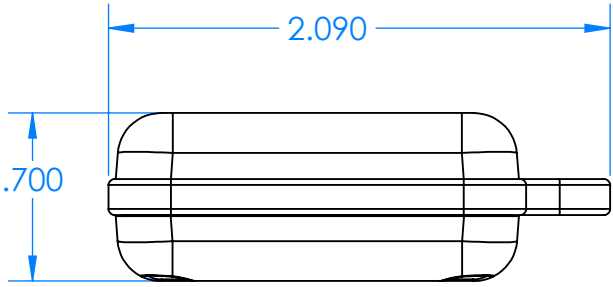

SERPAC CXL24A-YY-A-ZZ

Electronic Enclosures

Enclosure color (YY)
 Top-Bottom combinations available
 BK=black
 CL=clear
 TRGY=translucent gray
 TRRD=translucent red

Seal color (ZZ)
 BK=black
 BL=blue
 GM=gunmetal
 NG=neon green
 NO=neon orange
 OR=orange
 YL=yellow
 WH=white

PN	Description
5512A	(1) BW 2B Top
5513A	(1) BW 2B Bottom
5522A	(1) CXL2 Perimeter Seal
6002	(4) #2 X 3/8" PH HD screw TORQUE 35-60 in-oz

Watertight enclosure meets or exceeds:
 IP67
 NEMA 4X, 12, 13