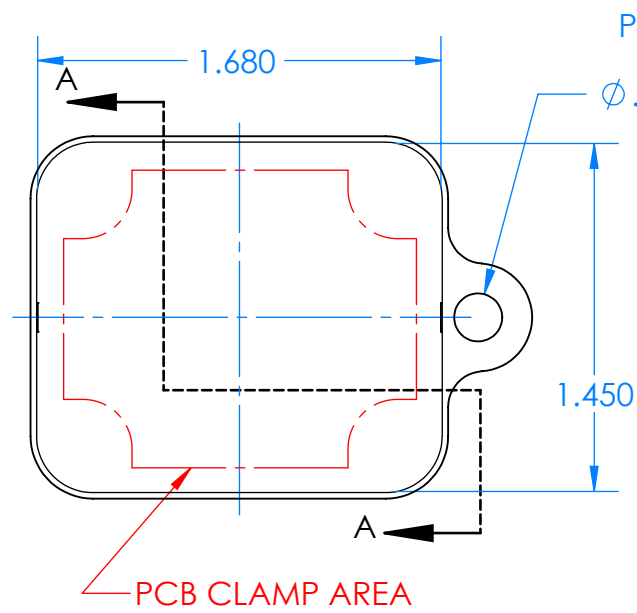

SERPAC CXL24A-YY-A-ZZ

Electronic Enclosures

Enclosure color (YY)

Top-Bottom combinations available

- BK=black
- CL=clear
- TRGY=translucent gray
- TRRD=translucent red

Seal color (ZZ)

- BK=black
- BL=blue
- GM=gunmetal
- NG=neon green
- NO=neon orange
- OR=orange
- YL=yellow
- WH=white

| PN | Description |
|-------|---|
| 5512A | (1) BW 2B Top |
| 5513A | (1) BW 2B Bottom |
| 5522A | (1) CXL2 Perimeter Seal |
| 6002 | (4) #2 X 3/8" PH HD screw TORQUE 35-60 in-oz |

Watertight enclosure meets or exceeds:
IP67
NEMA 4X, 12, 13