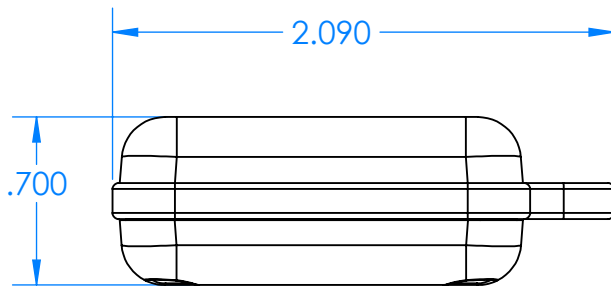

SERPAC CXL24A-YY-A-ZZ

Electronic Enclosures

Enclosure color (YY)

Top-Bottom combinations available

- BK=black
- CL=clear
- TRGY=translucent gray
- TRRD=translucent red

Seal color (ZZ)

- BK=black
- BL=blue
- GM=gunmetal
- NG=neon green
- NO=neon orange
- OR=orange
- YL=yellow
- WH=white

| PN | Description |
|-------|---|
| 5512A | (1) BW 2B Top |
| 5513A | (1) BW 2B Bottom |
| 5522A | (1) CXL2 Perimeter Seal |
| 6002 | (4) #2 X 3/8" PH HD screw TORQUE 35-60 in-oz |

Watertight enclosure meets or exceeds:
IP67
NEMA 4X, 12, 13