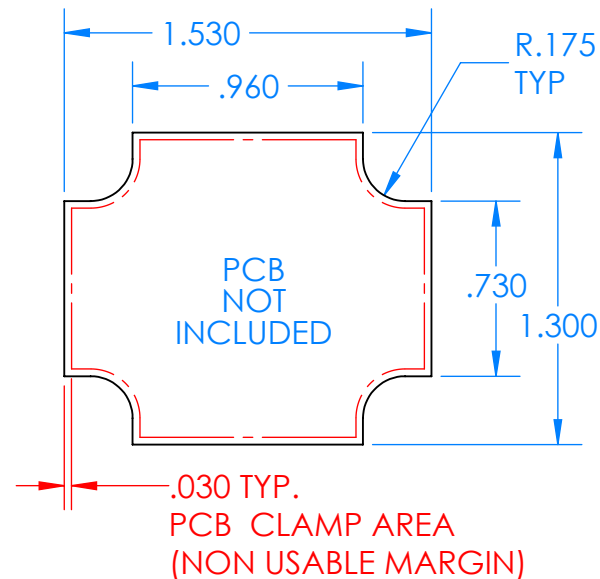

SERPAC CXL24A-YY-A-ZZ

Electronic Enclosures

Enclosure color (YY)

Top-Bottom combinations available

- BK=black
- CL=clear
- TRGY=translucent gray
- TRRD=translucent red

Seal color (ZZ)

- BK=black
- BL=blue
- GM=gunmetal
- NG=neon green
- NO=neon orange
- OR=orange
- YL=yellow
- WH=white

| PN | Description |
|-------|---|
| 5512A | (1) BW 2B Top |
| 5513A | (1) BW 2B Bottom |
| 5522A | (1) CXL2 Perimeter Seal |
| 6002 | (4) #2 X 3/8" PH HD screw TORQUE 35-60 in-oz |

Watertight enclosure meets or exceeds:
IP67
NEMA 4X, 12, 13