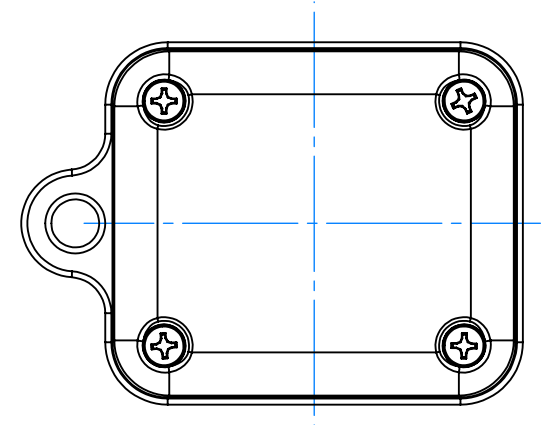

SERPAC CXL24A-YY-A-ZZ

Electronic Enclosures

Enclosure color (YY)

Top-Bottom combinations available

- BK=black
- CL=clear
- TRGY=translucent gray
- TRRD=translucent red

Seal color (ZZ)

- BK=black
- BL=blue
- GM=gunmetal
- NG=neon green
- NO=neon orange
- OR=orange
- YL=yellow
- WH=white

| PN | Description |
|-------|---|
| 5512A | (1) BW 2B Top |
| 5513A | (1) BW 2B Bottom |
| 5522A | (1) CXL2 Perimeter Seal |
| 6002 | (4) #2 X 3/8" PH HD screw TORQUE 35-60 in-oz |

Watertight enclosure meets or exceeds:
IP67
NEMA 4X, 12, 13