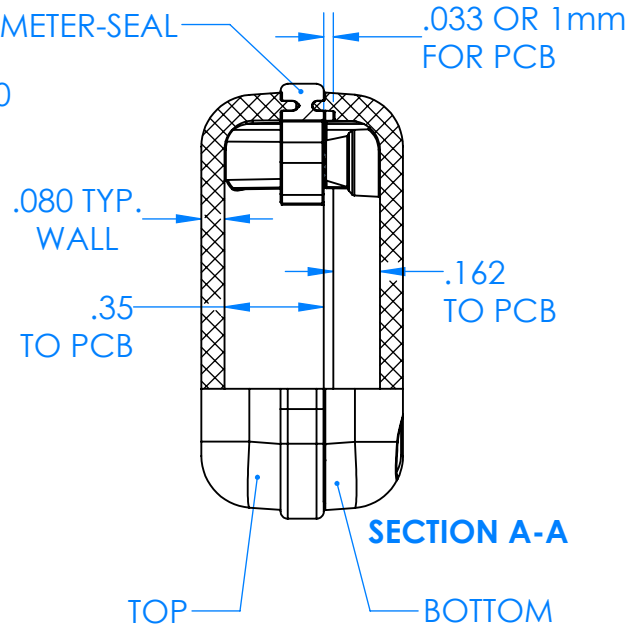

SERPAC CXL24A-YY-A-ZZ

Electronic Enclosures

Enclosure color (YY)

Top-Bottom combinations available

- BK=black
- CL=clear
- TRGY=translucent gray
- TRRD=translucent red

Seal color (ZZ)

- BK=black
- BL=blue
- GM=gunmetal
- NG=neon green
- NO=neon orange
- OR=orange
- YL=yellow
- WH=white

| PN | Description |
|-------|---|
| 5512A | (1) BW 2B Top |
| 5513A | (1) BW 2B Bottom |
| 5522A | (1) CXL2 Perimeter Seal |
| 6002 | (4) #2 X 3/8" PH HD screw TORQUE 35-60 in-oz |

Watertight enclosure meets or exceeds:
IP67
NEMA 4X, 12, 13