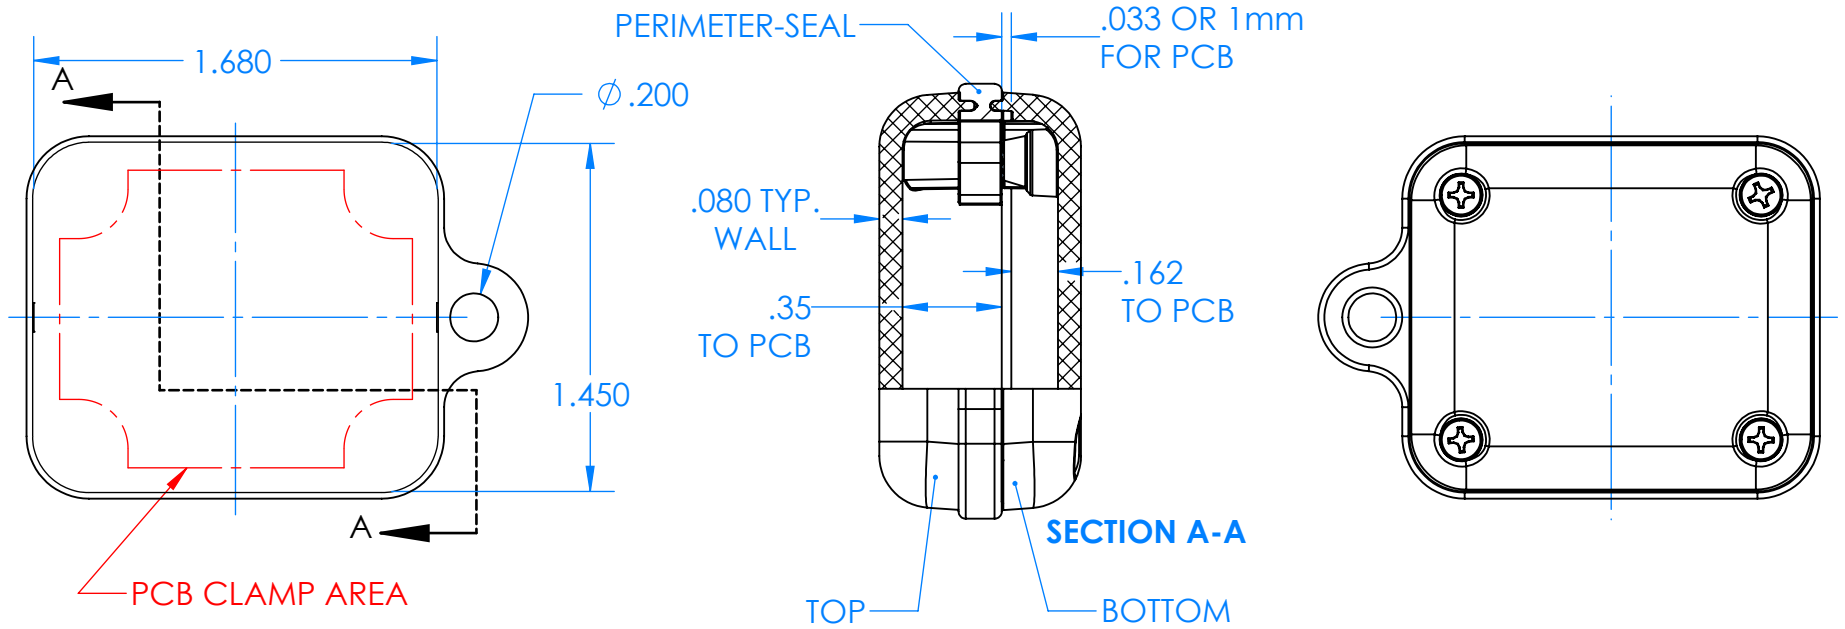

SERPAC CXL24A-YY-A-ZZ

Electronic Enclosures

- Enclosure color (YY)**
 Top-Bottom combinations available
 BK=black
 CL=clear
 TRGY=translucent gray
 TRRD=translucent red
- Seal color (ZZ)**
 BK=black
 BL=blue
 GM=gunmetal
 NG=neon green
 NO=neon orange
 OR=orange
 YL=yellow
 WH=white

PN	Description
5512A	(1) BW 2B Top
5513A	(1) BW 2B Bottom
5522A	(1) CXL2 Perimeter Seal
6002	(4) #2 X 3/8" PH HD screw TORQUE 35-60 in-oz

Watertight enclosure meets or exceeds:
 IP67
 NEMA 4X, 12, 13