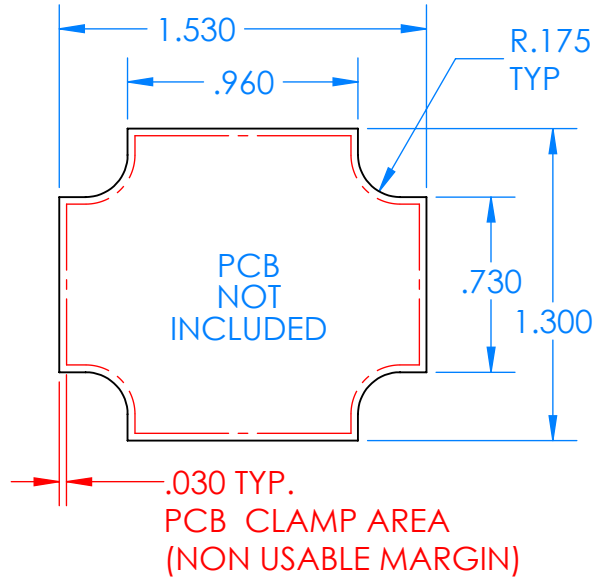

SERPAC CXL24A-YY-A-ZZ

Electronic Enclosures

- Enclosure color (YY)**
 Top-Bottom combinations available
 BK=black
 CL=clear
 TRGY=translucent gray
 TRRD=translucent red
- Seal color (ZZ)**
 BK=black
 BL=blue
 GM=gunmetal
 NG=neon green
 NO=neon orange
 OR=orange
 YL=yellow
 WH=white

PN	Description
5512A	(1) BW 2B Top
5513A	(1) BW 2B Bottom
5522A	(1) CXL2 Perimeter Seal
6002	(4) #2 X 3/8" PH HD screw TORQUE 35-60 in-oz

Watertight enclosure meets or exceeds:
 IP67
 NEMA 4X, 12, 13