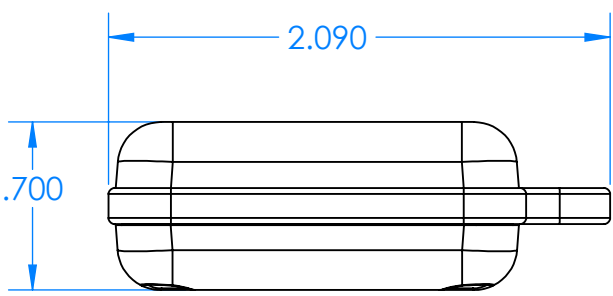

SERPAC CXL24A-YY-A-ZZ

Electronic Enclosures

- Enclosure color (YY)**
 Top-Bottom combinations available
 BK=black
 CL=clear
 TRGY=translucent gray
 TRRD=translucent red
- Seal color (ZZ)**
 BK=black
 BL=blue
 GM=gunmetal
 NG=neon green
 NO=neon orange
 OR=orange
 YL=yellow
 WH=white

PN	Description
5512A	(1) BW 2B Top
5513A	(1) BW 2B Bottom
5522A	(1) CXL2 Perimeter Seal
6002	(4) #2 X 3/8" PH HD screw TORQUE 35-60 in-oz

Watertight enclosure meets or exceeds:
 IP67
 NEMA 4X, 12, 13