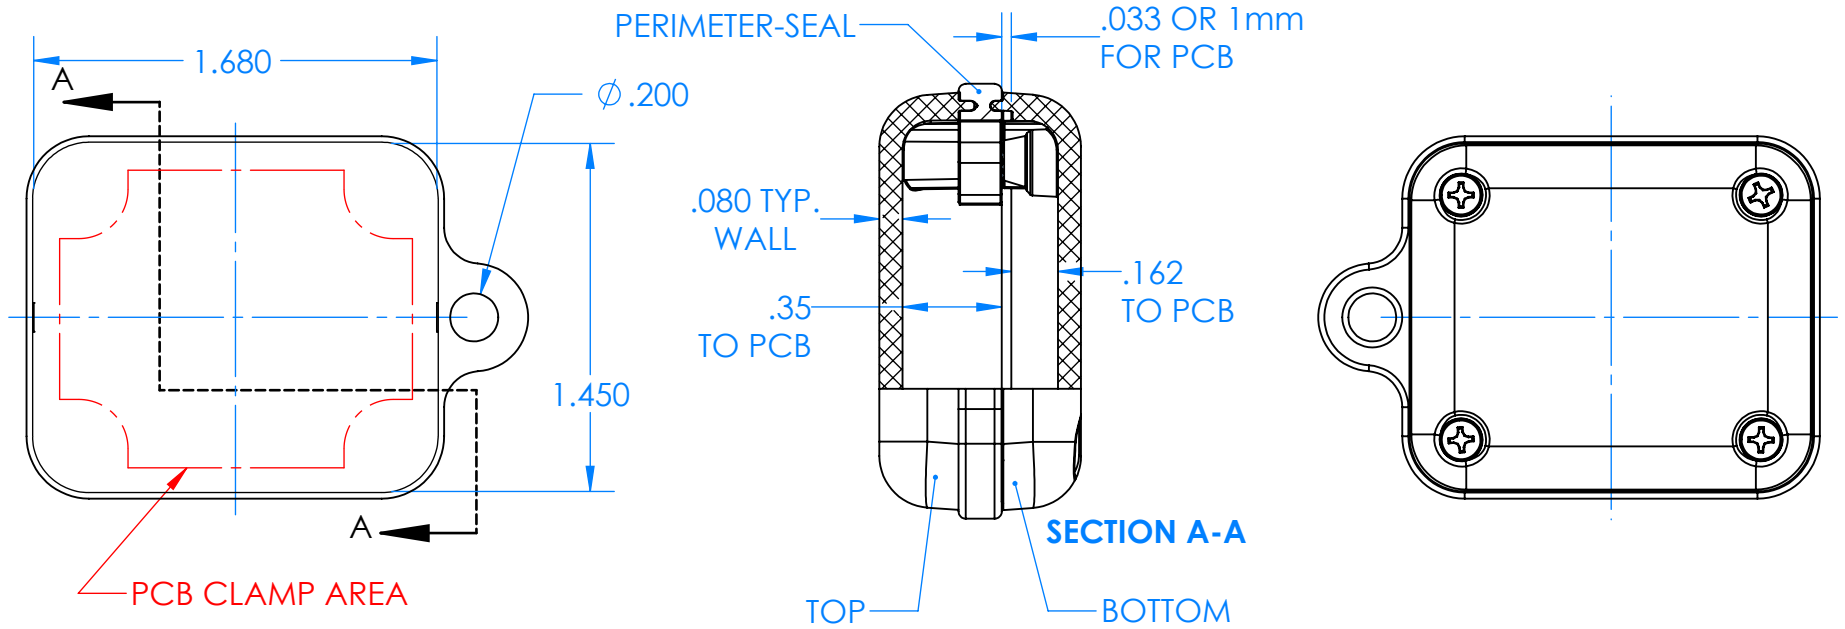

# SERPAC CXL24A-YY-A-ZZ

Electronic Enclosures

## Enclosure color (YY)

Top-Bottom combinations available

BK=black  
CL=clear  
TRGY=translucent gray  
TRRD=translucent red

## Seal color (ZZ)

BK=black  
BL=blue  
GM=gunmetal  
NG=neon green  
NO=neon orange  
OR=orange  
YL=yellow  
WH=white

PN	Description
5512A	(1) BW 2B Top
5513A	(1) BW 2B Bottom
5522A	(1) CXL2 Perimeter Seal
6002	(4) #2 X 3/8" PH HD screw TORQUE 35-60 in-oz