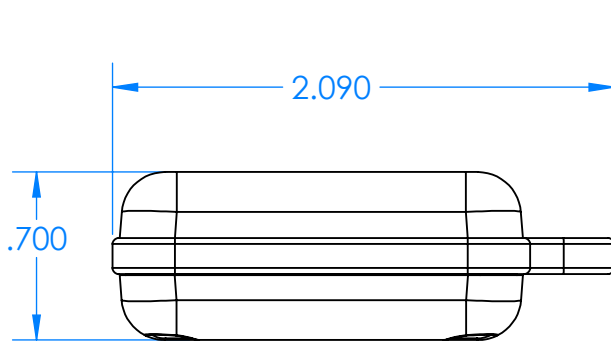

## Enclosure color (YY)

Top-Bottom combinations available

BK=black  
CL=clear  
TRGY=translucent gray  
TRRD=translucent red

## Seal color (ZZ)

BK=black  
BL=blue  
GM=gunmetal  
NG=neon green  
NO=neon orange  
OR=orange  
YL=yellow  
WH=white

PN	Description
5512A	(1) BW 2B Top
5513A	(1) BW 2B Bottom
5522A	(1) CXL2 Perimeter Seal
6002	(4) #2 X 3/8" PH HD screw TORQUE 35-60 in-oz