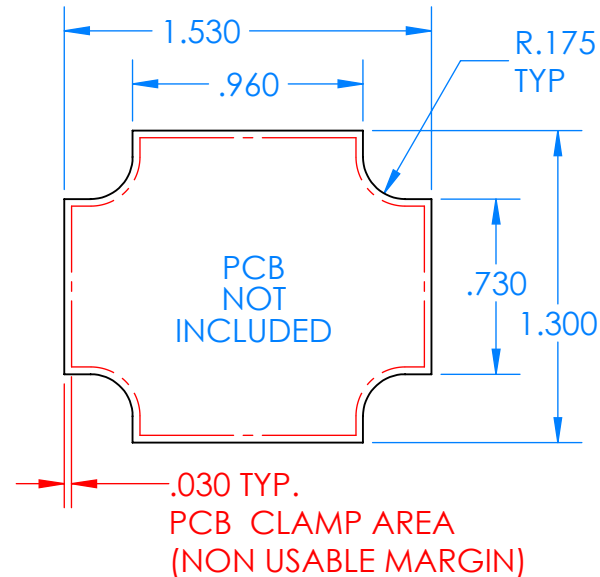

SERPAC CXL24A-YY-A-ZZ

Electronic Enclosures

Enclosure color (YY)

Top-Bottom combinations available

BK=black
 CL=clear
 TRGY=translucent gray
 TRRD=translucent red

Seal color (ZZ)

BK=black
 BL=blue
 GM=gunmetal
 NG=neon green
 NO=neon orange
 OR=orange
 YL=yellow
 WH=white

PN	Description
5512A	(1) BW 2B Top
5513A	(1) BW 2B Bottom
5522A	(1) CXL2 Perimeter Seal
6002	(4) #2 X 3/8" PH HD screw TORQUE 35-60 in-oz

Watertight enclosure meets or exceeds:
 IP67
 NEMA 4X, 12, 13