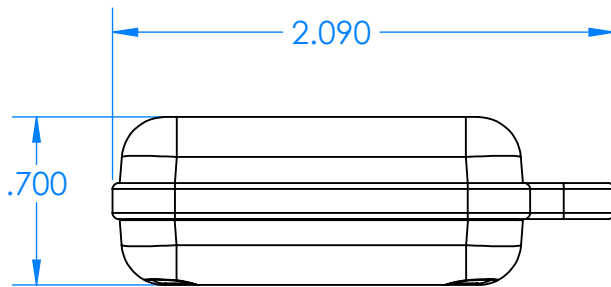

SERPAC CXL24A-YY-A-ZZ

Electronic Enclosures

Enclosure color (YY)

Top-Bottom combinations available

BK=black
 CL=clear
 TRGY=translucent gray
 TRRD=translucent red

Seal color (ZZ)

BK=black
 BL=blue
 GM=gunmetal
 NG=neon green
 NO=neon orange
 OR=orange
 YL=yellow
 WH=white

PN	Description
5512A	(1) BW 2B Top
5513A	(1) BW 2B Bottom
5522A	(1) CXL2 Perimeter Seal
6002	(4) #2 X 3/8" PH HD screw TORQUE 35-60 in-oz

Watertight enclosure meets or exceeds:
 IP67
 NEMA 4X, 12, 13