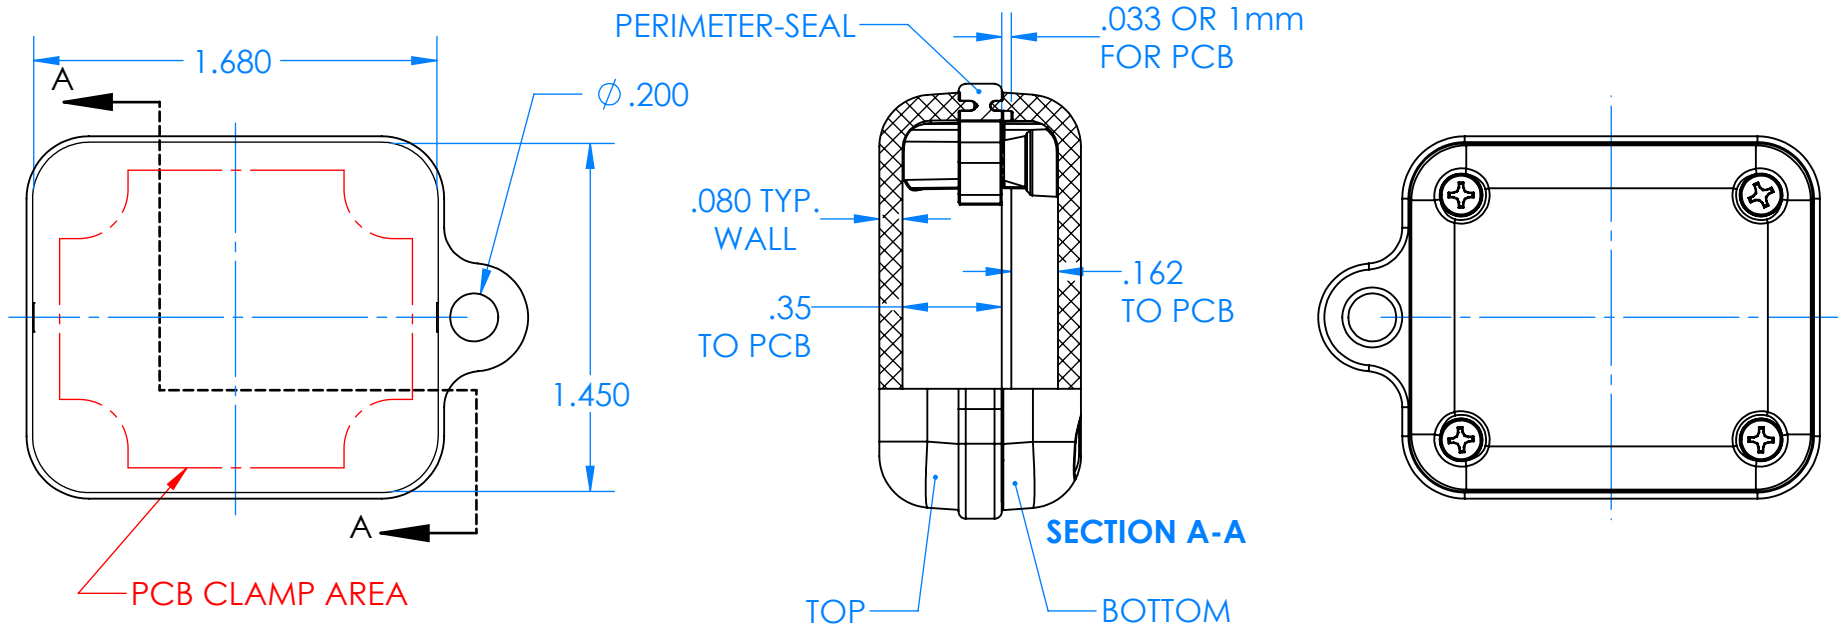

SERPAC CXL24A-YY-A-ZZ

Electronic Enclosures

Enclosure color (YY)

Top-Bottom combinations available

BK=black
 CL=clear
 TRGY=translucent gray
 TRRD=translucent red

Seal color (ZZ)

BK=black
 BL=blue
 GM=gunmetal
 NG=neon green
 NO=neon orange
 OR=orange
 YL=yellow
 WH=white

PN	Description
5512A	(1) BW 2B Top
5513A	(1) BW 2B Bottom
5522A	(1) CXL2 Perimeter Seal
6002	(4) #2 X 3/8" PH HD screw TORQUE 35-60 in-oz

Watertight enclosure meets or exceeds:
 IP67
 NEMA 4X, 12, 13