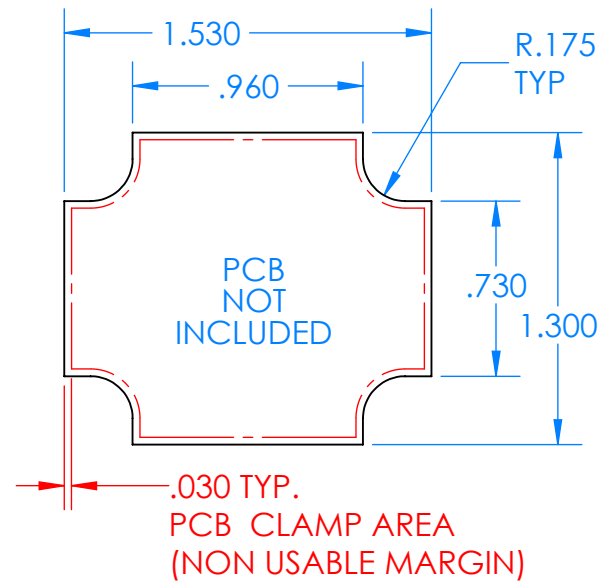

# SERPAC CXL25A-YY-A-ZZ

Electronic Enclosures

**Enclosure color (YY)**  
 Top-Bottom combinations available  
 BK=black  
 CL=clear  
 TRGY=translucent gray  
 TRRD=translucent red

**Seal color (ZZ)**  
 BK=black  
 BL=blue  
 GM=gunmetal  
 NG=neon green  
 NO=neon orange  
 OR=orange  
 YL=yellow  
 WH=white

PN	Description
5514A	(1) BW 2C Top
5513A	(1) BW 2B Bottom
5522A	(1) CXL2 Perimeter Seal
6002	(4) #2 X 3/8" PH HD screw TORQUE 35-60 in-oz

Watertight enclosure meets or exceeds:  
 IP67  
 NEMA 4X, 12, 13