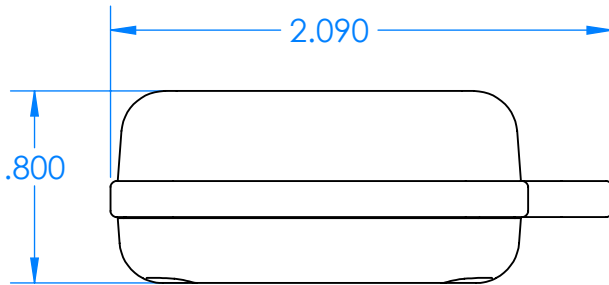

# SERPAC CXL25A-YY-A-ZZ

Electronic Enclosures

**Enclosure color (YY)**  
 Top-Bottom combinations available  
 BK=black  
 CL=clear  
 TRGY=translucent gray  
 TRRD=translucent red

**Seal color (ZZ)**  
 BK=black  
 BL=blue  
 GM=gunmetal  
 NG=neon green  
 NO=neon orange  
 OR=orange  
 YL=yellow  
 WH=white

PN	Description
5514A	(1) BW 2C Top
5513A	(1) BW 2B Bottom
5522A	(1) CXL2 Perimeter Seal
6002	(4) #2 X 3/8" PH HD screw TORQUE 35-60 in-oz

Watertight enclosure meets or exceeds:  
 IP67  
 NEMA 4X, 12, 13