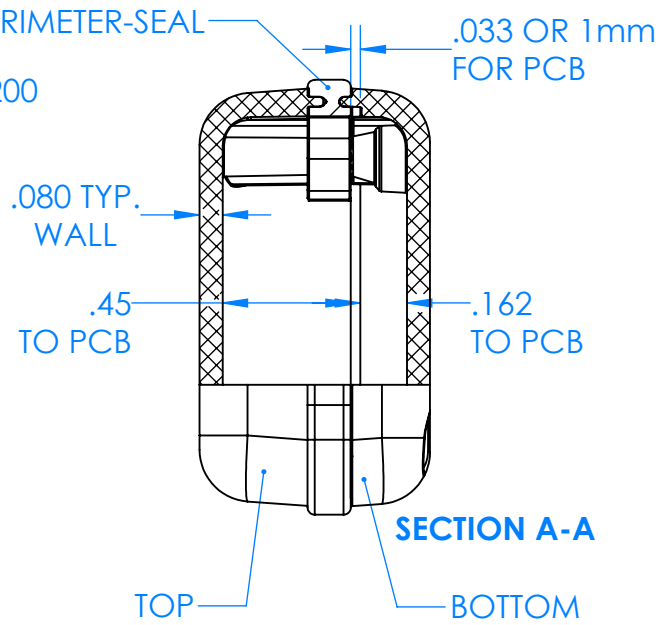

# SERPAC CXL25A-YY-A-ZZ

Electronic Enclosures

**Enclosure color (YY)**  
 Top-Bottom combinations available  
 BK=black  
 CL=clear  
 TRGY=translucent gray  
 TRRD=translucent red

**Seal color (ZZ)**  
 BK=black  
 BL=blue  
 GM=gunmetal  
 NG=neon green  
 NO=neon orange  
 OR=orange  
 YL=yellow  
 WH=white

PN	Description
5514A	(1) BW 2C Top
5513A	(1) BW 2B Bottom
5522A	(1) CXL2 Perimeter Seal
6002	(4) #2 X 3/8" PH HD screw TORQUE 35-60 in-oz

Watertight enclosure meets or exceeds:  
 IP67  
 NEMA 4X, 12, 13