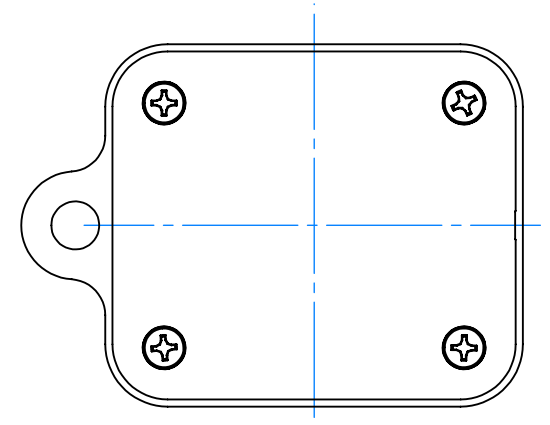

# SERPAC CXL25A-YY-A-ZZ

Electronic Enclosures

**Enclosure color (YY)**  
 Top-Bottom combinations available  
 BK=black  
 CL=clear  
 TRGY=translucent gray  
 TRRD=translucent red

**Seal color (ZZ)**  
 BK=black  
 BL=blue  
 GM=gunmetal  
 NG=neon green  
 NO=neon orange  
 OR=orange  
 YL=yellow  
 WH=white

PN	Description
5514A	(1) BW 2C Top
5513A	(1) BW 2B Bottom
5522A	(1) CXL2 Perimeter Seal
6002	(4) #2 X 3/8" PH HD screw TORQUE 35-60 in-oz

Watertight enclosure meets or exceeds:  
 IP67  
 NEMA 4X, 12, 13