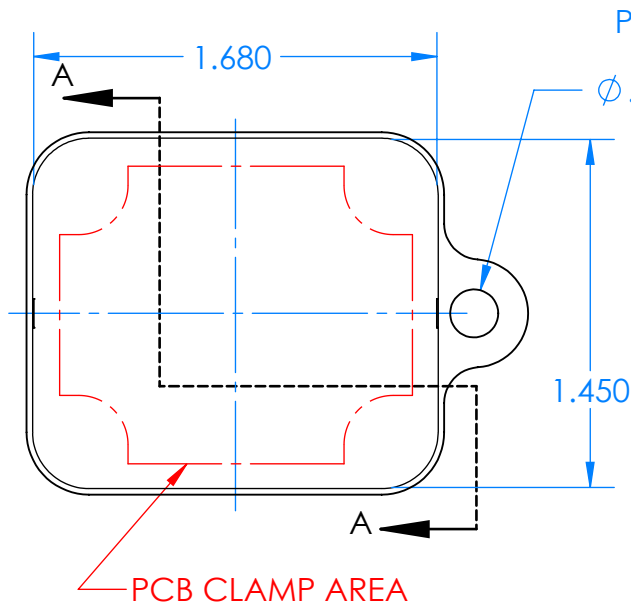

# SERPAC CXL25A-YY-A-ZZ

Electronic Enclosures

**Enclosure color (YY)**  
 Top-Bottom combinations available  
 BK=black  
 CL=clear  
 TRGY=translucent gray  
 TRRD=translucent red

**Seal color (ZZ)**  
 BK=black  
 BL=blue  
 GM=gunmetal  
 NG=neon green  
 NO=neon orange  
 OR=orange  
 YL=yellow  
 WH=white

PN	Description
5514A	(1) BW 2C Top
5513A	(1) BW 2B Bottom
5522A	(1) CXL2 Perimeter Seal
6002	(4) #2 X 3/8" PH HD screw TORQUE 35-60 in-oz

Watertight enclosure meets or exceeds:  
 IP67  
 NEMA 4X, 12, 13