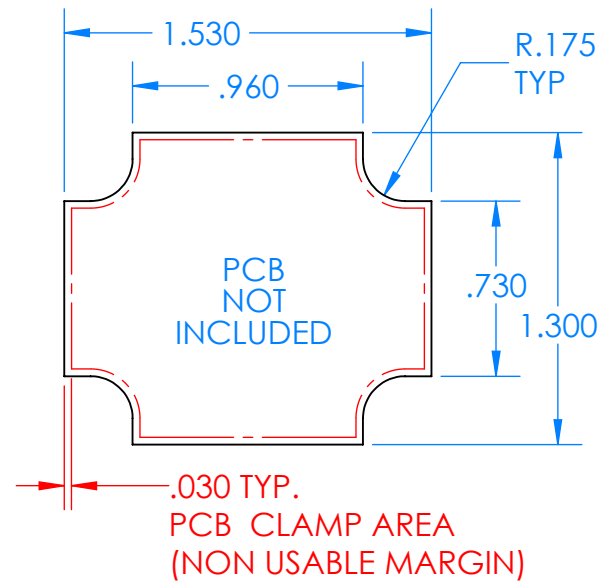

SERPAC CXL25A-YY-A-ZZ

Electronic Enclosures

Enclosure color (YY)
 Top-Bottom combinations available
 BK=black
 CL=clear
 TRGY=translucent gray
 TRRD=translucent red

Seal color (ZZ)
 BK=black
 BL=blue
 GM=gunmetal
 NG=neon green
 NO=neon orange
 OR=orange
 YL=yellow
 WH=white

PN	Description
5514A	(1) BW 2C Top
5513A	(1) BW 2B Bottom
5522A	(1) CXL2 Perimeter Seal
6002	(4) #2 X 3/8" PH HD screw TORQUE 35-60 in-oz

Watertight enclosure meets or exceeds:
 IP67
 NEMA 4X, 12, 13