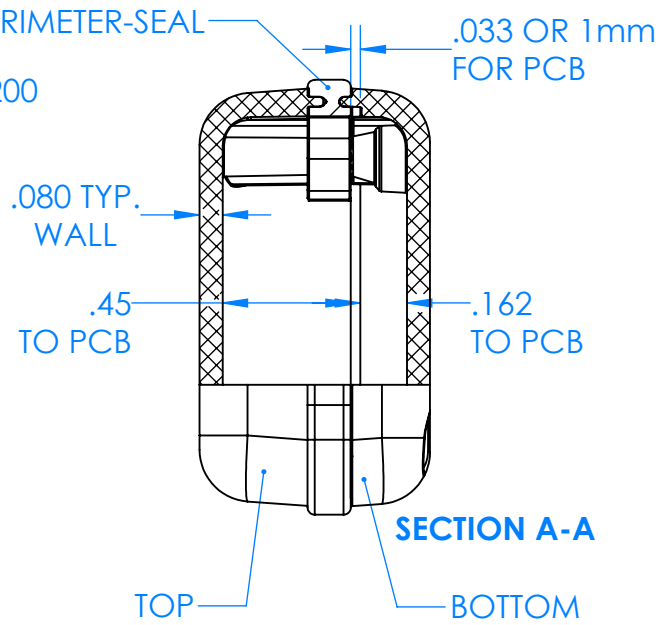

SERPAC CXL25A-YY-A-ZZ

Electronic Enclosures

Enclosure color (YY)
 Top-Bottom combinations available
 BK=black
 CL=clear
 TRGY=translucent gray
 TRRD=translucent red

Seal color (ZZ)
 BK=black
 BL=blue
 GM=gunmetal
 NG=neon green
 NO=neon orange
 OR=orange
 YL=yellow
 WH=white

PN	Description
5514A	(1) BW 2C Top
5513A	(1) BW 2B Bottom
5522A	(1) CXL2 Perimeter Seal
6002	(4) #2 X 3/8" PH HD screw TORQUE 35-60 in-oz

Watertight enclosure meets or exceeds:
 IP67
 NEMA 4X, 12, 13