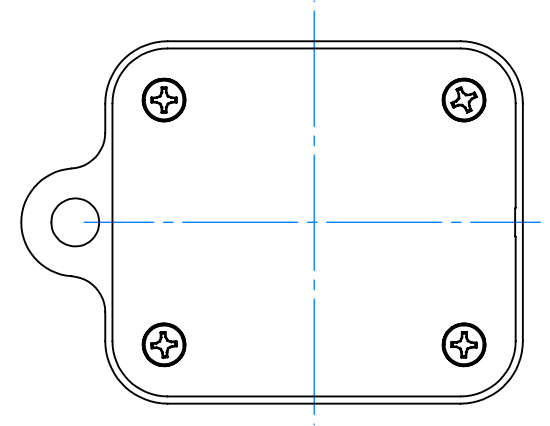

SERPAC CXL25A-YY-A-ZZ

Electronic Enclosures

Enclosure color (YY)
 Top-Bottom combinations available
 BK=black
 CL=clear
 TRGY=translucent gray
 TRRD=translucent red

Seal color (ZZ)
 BK=black
 BL=blue
 GM=gunmetal
 NG=neon green
 NO=neon orange
 OR=orange
 YL=yellow
 WH=white

PN	Description
5514A	(1) BW 2C Top
5513A	(1) BW 2B Bottom
5522A	(1) CXL2 Perimeter Seal
6002	(4) #2 X 3/8" PH HD screw TORQUE 35-60 in-oz

Watertight enclosure meets or exceeds:
 IP67
 NEMA 4X, 12, 13