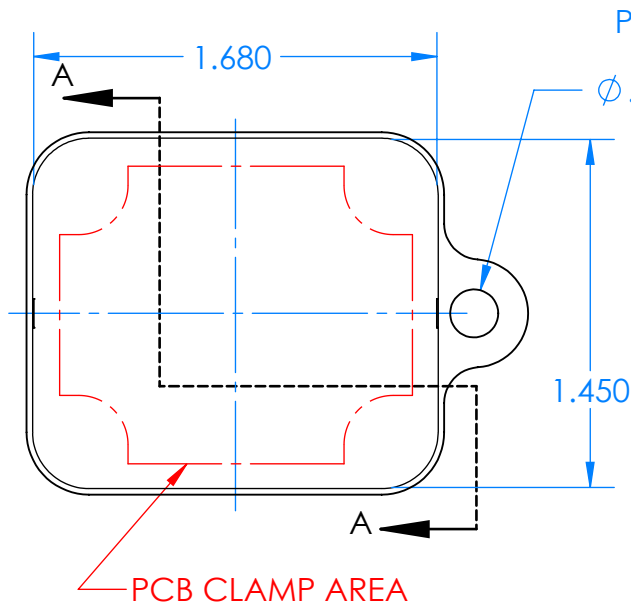

SERPAC CXL25A-YY-A-ZZ

Electronic Enclosures

Enclosure color (YY)
 Top-Bottom combinations available
 BK=black
 CL=clear
 TRGY=translucent gray
 TRRD=translucent red

Seal color (ZZ)
 BK=black
 BL=blue
 GM=gunmetal
 NG=neon green
 NO=neon orange
 OR=orange
 YL=yellow
 WH=white

PN	Description
5514A	(1) BW 2C Top
5513A	(1) BW 2B Bottom
5522A	(1) CXL2 Perimeter Seal
6002	(4) #2 X 3/8" PH HD screw TORQUE 35-60 in-oz

Watertight enclosure meets or exceeds:
 IP67
 NEMA 4X, 12, 13