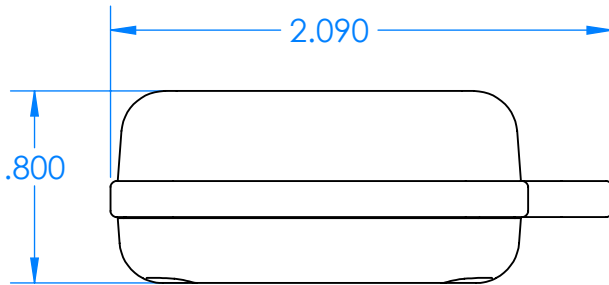

SERPAC CXL25A-YY-A-ZZ

Electronic Enclosures

Enclosure color (YY)
 Top-Bottom combinations available
 BK=black
 CL=clear
 TRGY=translucent gray
 TRRD=translucent red

Seal color (ZZ)
 BK=black
 BL=blue
 GM=gunmetal
 NG=neon green
 NO=neon orange
 OR=orange
 YL=yellow
 WH=white

PN	Description
5514A	(1) BW 2C Top
5513A	(1) BW 2B Bottom
5522A	(1) CXL2 Perimeter Seal
6002	(4) #2 X 3/8" PH HD screw TORQUE 35-60 in-oz

Watertight enclosure meets or exceeds:
 IP67
 NEMA 4X, 12, 13