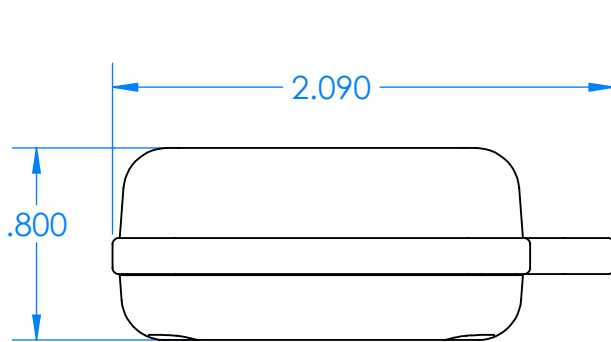

## Enclosure color (YY)

Top-Bottom combinations available

- BK=black
- CL=clear
- TRGY=translucent gray
- TRRD=translucent red

## Seal color (ZZ)

- BK=black
- BL=blue
- GM=gunmetal
- NG=neon green
- NO=neon orange
- OR=orange
- YL=yellow
- WH=white

PN	Description
5514A	(1) BW 2C Top
5513A	(1) BW 2B Bottom
5522A	(1) CXL2 Perimeter Seal
6002	(4) #2 X 3/8" PH HD screw TORQUE 35-60 in-oz