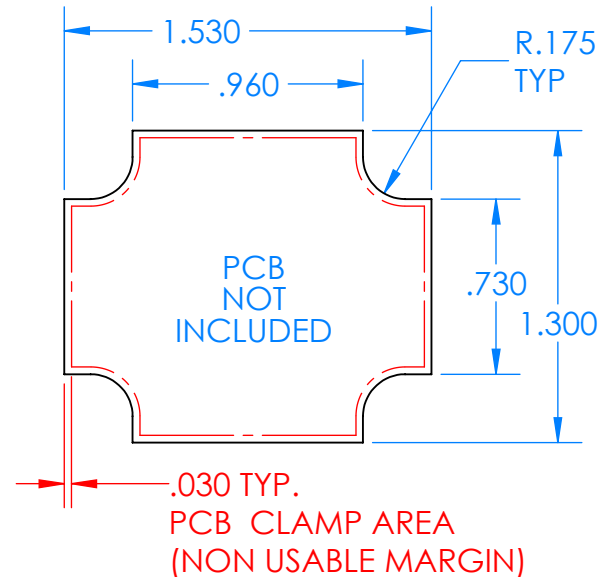

# SERPAC CXL25A-YY-A-ZZ

Electronic Enclosures

## Enclosure color (YY)

Top-Bottom combinations available

- BK=black
- CL=clear
- TRGY=translucent gray
- TRRD=translucent red

## Seal color (ZZ)

- BK=black
- BL=blue
- GM=gunmetal
- NG=neon green
- NO=neon orange
- OR=orange
- YL=yellow
- WH=white

PN	Description
5514A	(1) BW 2C Top
5513A	(1) BW 2B Bottom
5522A	(1) CXL2 Perimeter Seal
6002	(4) #2 X 3/8" PH HD screw TORQUE 35-60 in-oz