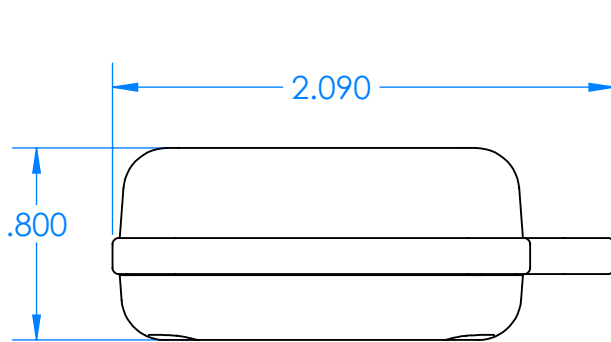

SERPAC CXL25A-YY-A-ZZ

Electronic Enclosures

Enclosure color (YY)

Top-Bottom combinations available

- BK=black
- CL=clear
- TRGY=translucent gray
- TRRD=translucent red

Seal color (ZZ)

- BK=black
- BL=blue
- GM=gunmetal
- NG=neon green
- NO=neon orange
- OR=orange
- YL=yellow
- WH=white

PN	Description
5514A	(1) BW 2C Top
5513A	(1) BW 2B Bottom
5522A	(1) CXL2 Perimeter Seal
6002	(4) #2 X 3/8" PH HD screw TORQUE 35-60 in-oz

Watertight enclosure meets or exceeds:
 IP67
 NEMA 4X, 12, 13