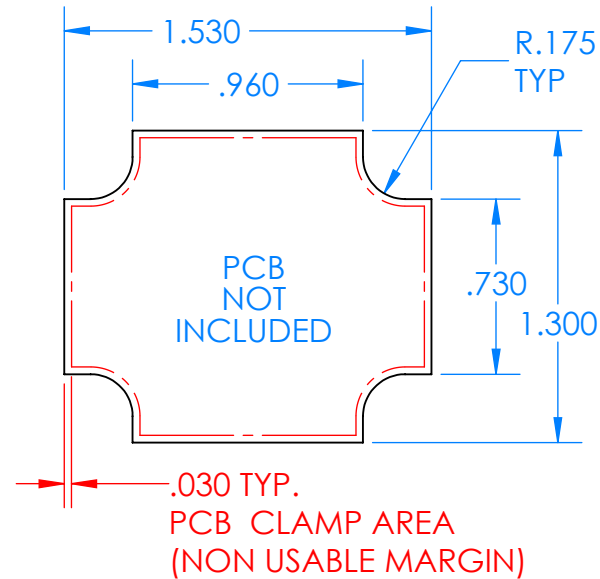

SERPAC CXL25A-YY-A-ZZ

Electronic Enclosures

Enclosure color (YY)

Top-Bottom combinations available

- BK=black
- CL=clear
- TRGY=translucent gray
- TRRD=translucent red

Seal color (ZZ)

- BK=black
- BL=blue
- GM=gunmetal
- NG=neon green
- NO=neon orange
- OR=orange
- YL=yellow
- WH=white

PN	Description
5514A	(1) BW 2C Top
5513A	(1) BW 2B Bottom
5522A	(1) CXL2 Perimeter Seal
6002	(4) #2 X 3/8" PH HD screw TORQUE 35-60 in-oz

Watertight enclosure meets or exceeds:
 IP67
 NEMA 4X, 12, 13