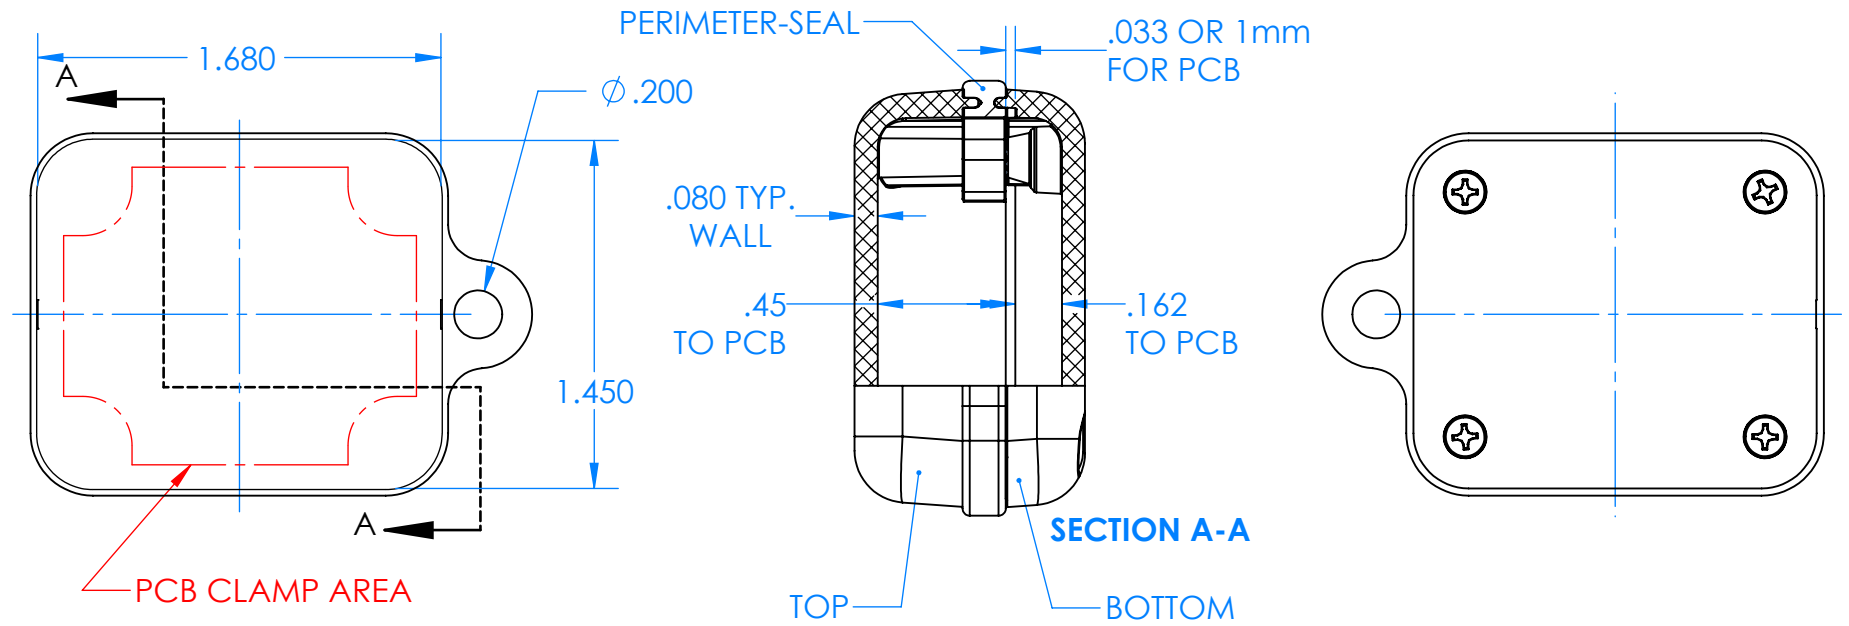

SERPAC CXL25A-YY-A-ZZ

Electronic Enclosures

Enclosure color (YY)

Top-Bottom combinations available

- BK=black
- CL=clear
- TRGY=translucent gray
- TRRD=translucent red

Seal color (ZZ)

- BK=black
- BL=blue
- GM=gunmetal
- NG=neon green
- NO=neon orange
- OR=orange
- YL=yellow
- WH=white

PN	Description
5514A	(1) BW 2C Top
5513A	(1) BW 2B Bottom
5522A	(1) CXL2 Perimeter Seal
6002	(4) #2 X 3/8" PH HD screw TORQUE 35-60 in-oz

Watertight enclosure meets or exceeds:
 IP67
 NEMA 4X, 12, 13