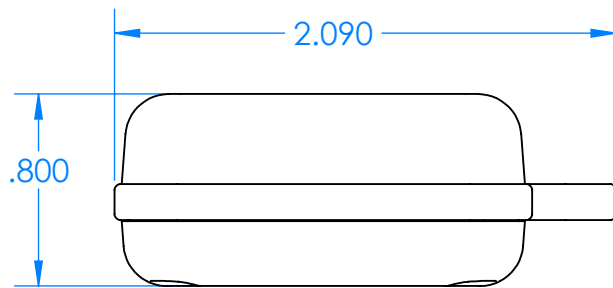

SERPAC CXL25A-YY-A-ZZ

Electronic Enclosures

Enclosure color (YY)
 Top-Bottom combinations available
 BK=black
 CL=clear
 TRGY=translucent gray
 TRRD=translucent red

Seal color (ZZ)
 BK=black
 BL=blue
 GM=gunmetal
 NG=neon green
 NO=neon orange
 OR=orange
 YL=yellow
 WH=white

PN	Description
5514A	(1) BW 2C Top
5513A	(1) BW 2B Bottom
5522A	(1) CXL2 Perimeter Seal
6002	(4) #2 X 3/8" PH HD screw TORQUE 35-60 in-oz

Watertight enclosure meets or exceeds:
 IP67
 NEMA 4X, 12, 13