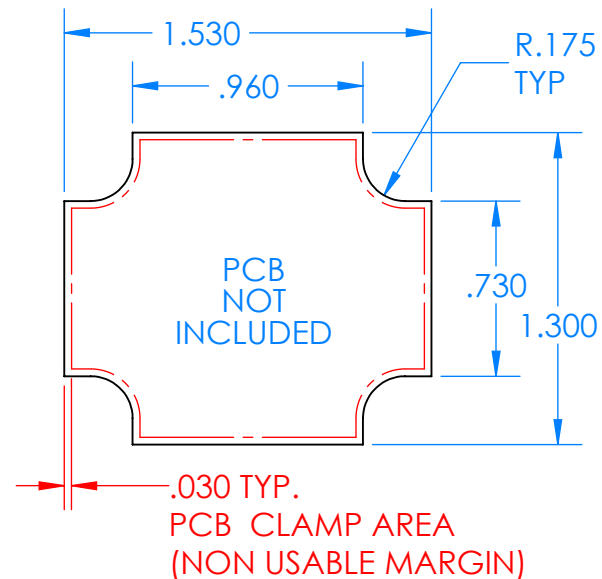

SERPAC CXL25A-YY-A-ZZ

Electronic Enclosures

Enclosure color (YY)
 Top-Bottom combinations available
 BK=black
 CL=clear
 TRGY=translucent gray
 TRRD=translucent red

Seal color (ZZ)
 BK=black
 BL=blue
 GM=gunmetal
 NG=neon green
 NO=neon orange
 OR=orange
 YL=yellow
 WH=white

PN	Description
5514A	(1) BW 2C Top
5513A	(1) BW 2B Bottom
5522A	(1) CXL2 Perimeter Seal
6002	(4) #2 X 3/8" PH HD screw TORQUE 35-60 in-oz

Watertight enclosure meets or exceeds:
 IP67
 NEMA 4X, 12, 13