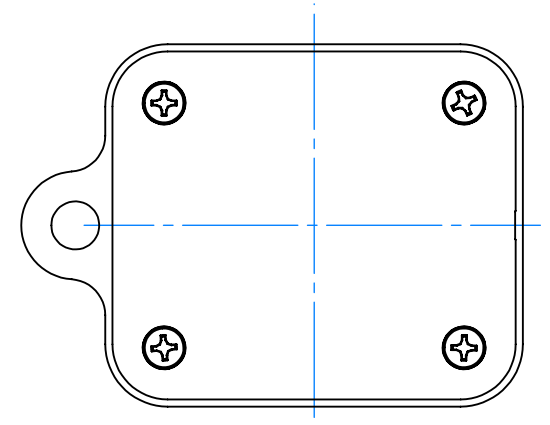

SERPAC CXL25A-YY-A-ZZ

Electronic Enclosures

Enclosure color (YY)
 Top-Bottom combinations available
 BK=black
 CL=clear
 TRGY=translucent gray
 TRRD=translucent red

Seal color (ZZ)
 BK=black
 BL=blue
 GM=gunmetal
 NG=neon green
 NO=neon orange
 OR=orange
 YL=yellow
 WH=white

PN	Description
5514A	(1) BW 2C Top
5513A	(1) BW 2B Bottom
5522A	(1) CXL2 Perimeter Seal
6002	(4) #2 X 3/8" PH HD screw TORQUE 35-60 in-oz

Watertight enclosure meets or exceeds:
 IP67
 NEMA 4X, 12, 13