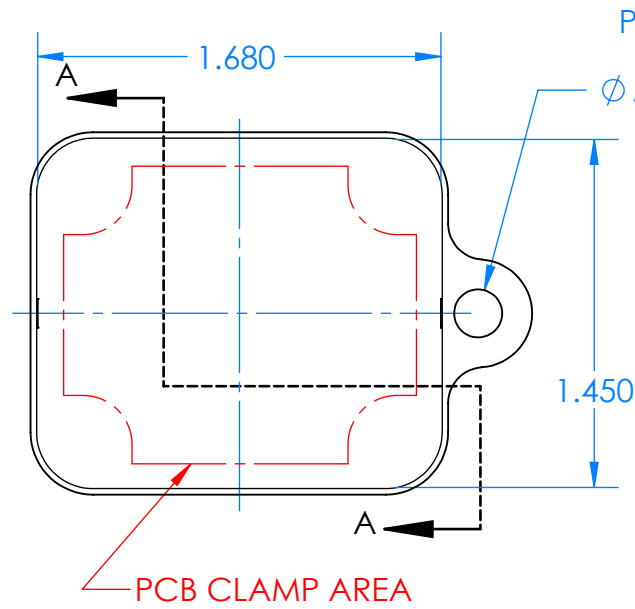

SERPAC CXL25A-YY-A-ZZ

Electronic Enclosures

Enclosure color (YY)
 Top-Bottom combinations available
 BK=black
 CL=clear
 TRGY=translucent gray
 TRRD=translucent red

Seal color (ZZ)
 BK=black
 BL=blue
 GM=gunmetal
 NG=neon green
 NO=neon orange
 OR=orange
 YL=yellow
 WH=white

PN	Description
5514A	(1) BW 2C Top
5513A	(1) BW 2B Bottom
5522A	(1) CXL2 Perimeter Seal
6002	(4) #2 X 3/8" PH HD screw TORQUE 35-60 in-oz

Watertight enclosure meets or exceeds:
 IP67
 NEMA 4X, 12, 13