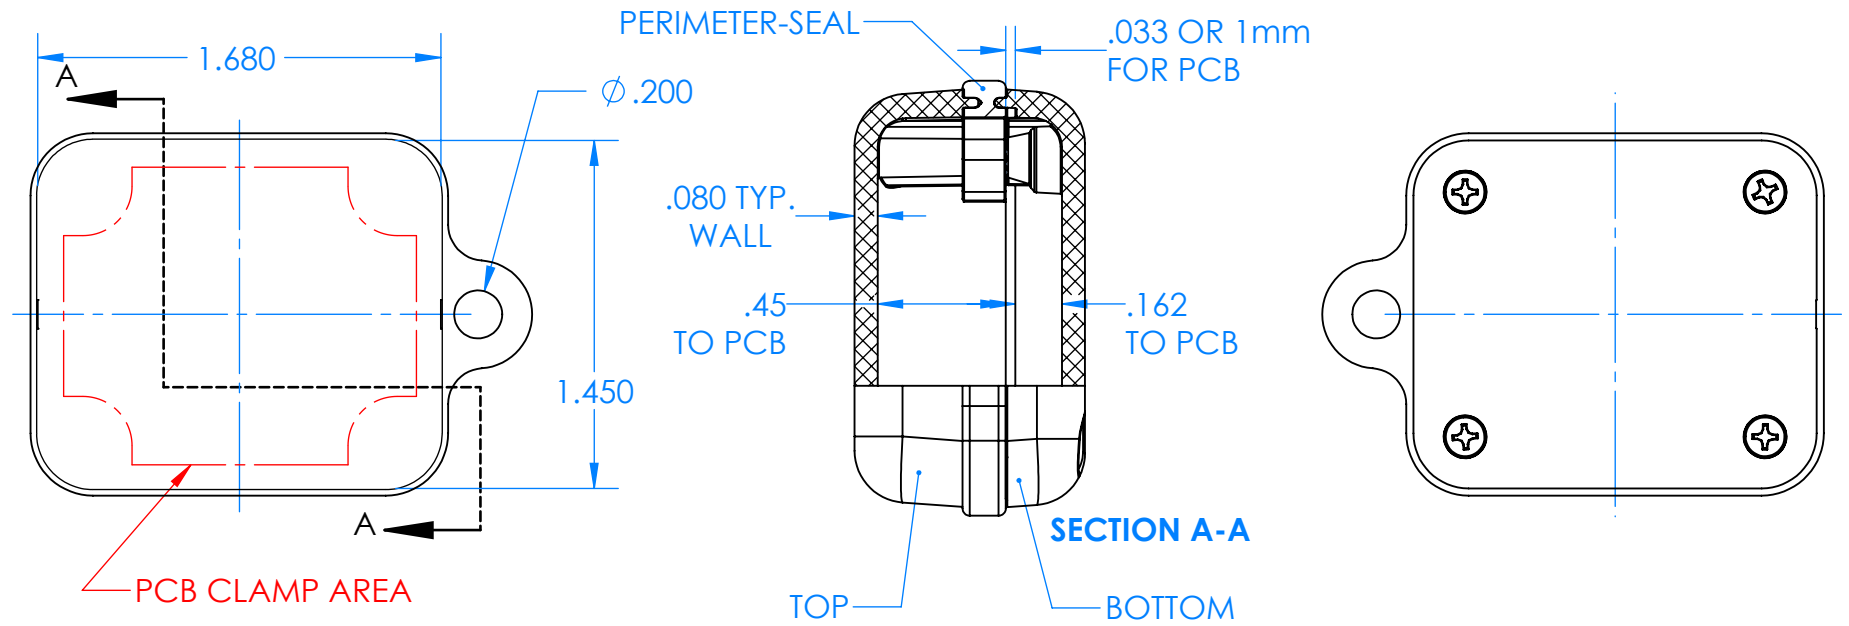

# SERPAC CXL25A-YY-A-ZZ

Electronic Enclosures

## Enclosure color (YY)

Top-Bottom combinations available

- BK=black
- CL=clear
- TRGY=translucent gray
- TRRD=translucent red

## Seal color (ZZ)

- BK=black
- BL=blue
- GM=gunmetal
- NG=neon green
- NO=neon orange
- OR=orange
- YL=yellow
- WH=white

PN	Description
5514A	(1) BW 2C Top
5513A	(1) BW 2B Bottom
5522A	(1) CXL2 Perimeter Seal
6002	(4) #2 X 3/8" PH HD screw TORQUE 35-60 in-oz