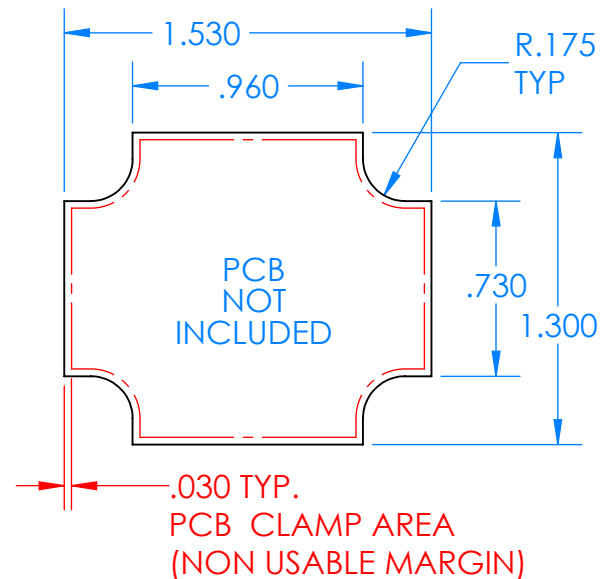

# SERPAC CXL25A-YY-A-ZZ

Electronic Enclosures

## Enclosure color (YY)

Top-Bottom combinations available

- BK=black
- CL=clear
- TRGY=translucent gray
- TRRD=translucent red

## Seal color (ZZ)

- BK=black
- BL=blue
- GM=gunmetal
- NG=neon green
- NO=neon orange
- OR=orange
- YL=yellow
- WH=white

PN	Description
5514A	(1) BW 2C Top
5513A	(1) BW 2B Bottom
5522A	(1) CXL2 Perimeter Seal
6002	(4) #2 X 3/8" PH HD screw TORQUE 35-60 in-oz