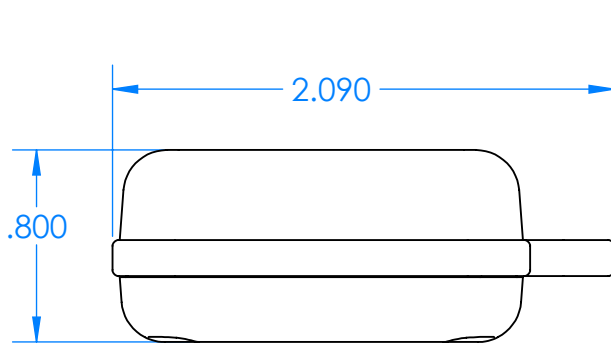

## Enclosure color (YY)

Top-Bottom combinations available

- BK=black
- CL=clear
- TRGY=translucent gray
- TRRD=translucent red

## Seal color (ZZ)

- BK=black
- BL=blue
- GM=gunmetal
- NG=neon green
- NO=neon orange
- OR=orange
- YL=yellow
- WH=white

PN	Description
5514A	(1) BW 2C Top
5513A	(1) BW 2B Bottom
5522A	(1) CXL2 Perimeter Seal
6002	(4) #2 X 3/8" PH HD screw TORQUE 35-60 in-oz