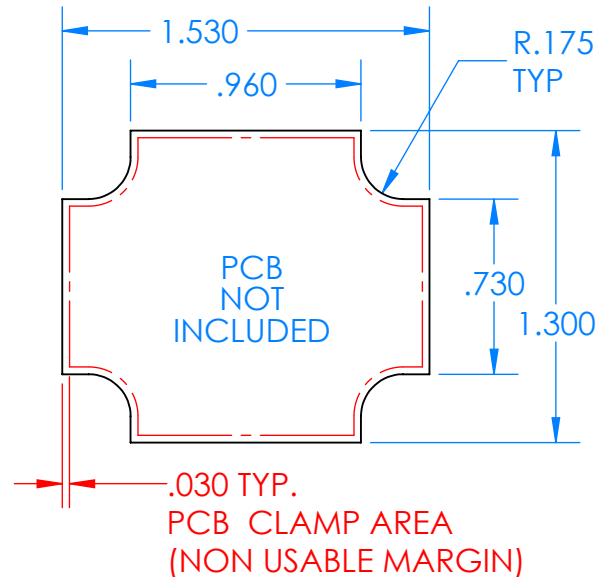

# SERPAC CXL26A-YY-A-ZZ

Electronic Enclosures

### Enclosure color (YY)

Top-Bottom combinations available

- BK=black
- CL=clear
- TRGY=translucent gray
- TRRD=translucent red

### Seal color (ZZ)

- BK=black
- BL=blue
- GM=gunmetal
- NG=neon green
- NO=neon orange
- OR=orange
- YL=yellow
- WH=white

PN	Description
5510A	(1) BW 2A Top
5515A	(1) BW 2C Bottom
5522A	(1) CXL2 Perimeter Seal
6002	(4) #2 X 3/8" PH HD screw TORQUE 35-60 in-oz