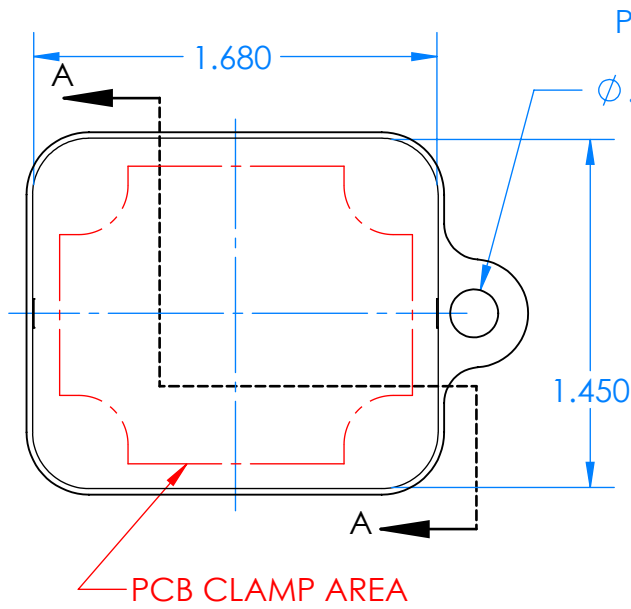

# SERPAC CXL26A-YY-A-ZZ

Electronic Enclosures

### Enclosure color (YY)

Top-Bottom combinations available

- BK=black
- CL=clear
- TRGY=translucent gray
- TRRD=translucent red

### Seal color (ZZ)

- BK=black
- BL=blue
- GM=gunmetal
- NG=neon green
- NO=neon orange
- OR=orange
- YL=yellow
- WH=white

PN	Description
5510A	(1) BW 2A Top
5515A	(1) BW 2C Bottom
5522A	(1) CXL2 Perimeter Seal
6002	(4) #2 X 3/8" PH HD screw TORQUE 35-60 in-oz