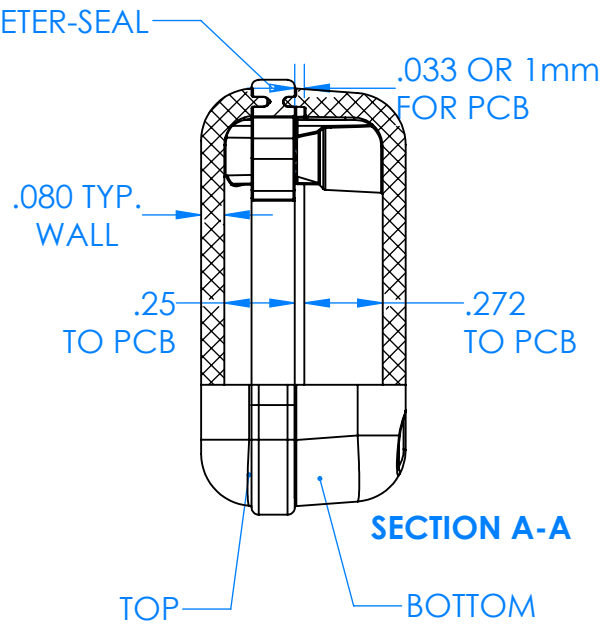

# SERPAC CXL26A-YY-A-ZZ

Electronic Enclosures

### Enclosure color (YY)

Top-Bottom combinations available

- BK=black
- CL=clear
- TRGY=translucent gray
- TRRD=translucent red

### Seal color (ZZ)

- BK=black
- BL=blue
- GM=gunmetal
- NG=neon green
- NO=neon orange
- OR=orange
- YL=yellow
- WH=white

PN	Description
5510A	(1) BW 2A Top
5515A	(1) BW 2C Bottom
5522A	(1) CXL2 Perimeter Seal
6002	(4) #2 X 3/8" PH HD screw TORQUE 35-60 in-oz