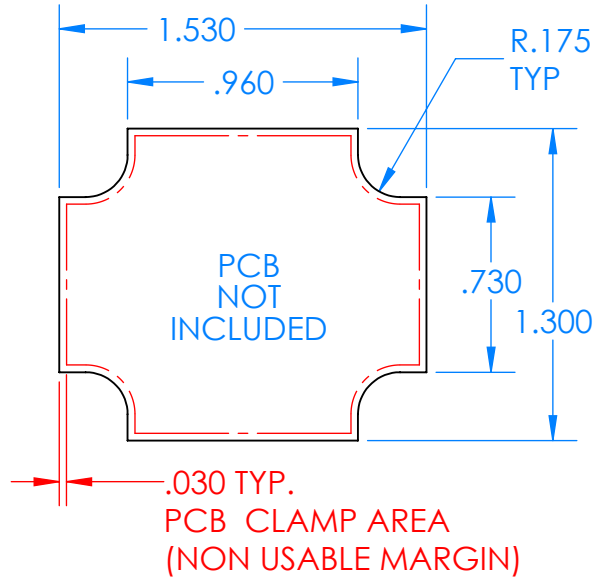

SERPAC CXL26A-YY-A-ZZ

Electronic Enclosures

- Enclosure color (YY)**
 Top-Bottom combinations available
 BK=black
 CL=clear
 TRGY=translucent gray
 TRRD=translucent red
- 
- Seal color (ZZ)**
 BK=black
 BL=blue
 GM=gunmetal
 NG=neon green
 NO=neon orange
 OR=orange
 YL=yellow
 WH=white
- 

| PN | Description |
|-------|---|
| 5510A | (1) BW 2A Top |
| 5515A | (1) BW 2C Bottom |
| 5522A | (1) CXL2 Perimeter Seal |
| 6002 | (4) #2 X 3/8" PH HD screw TORQUE 35-60 in-oz |

Watertight enclosure meets or exceeds:
 IP67
 NEMA 4X, 12, 13