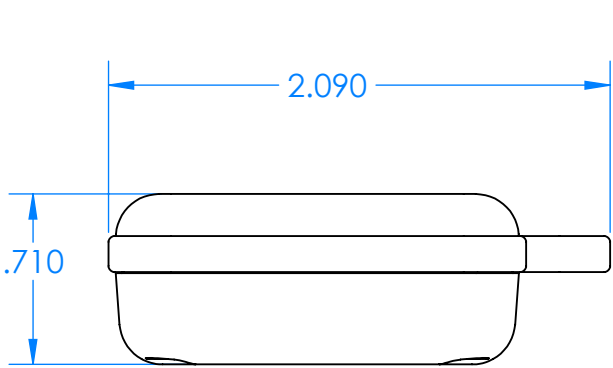

SERPAC CXL26A-YY-A-ZZ

Electronic Enclosures

- Enclosure color (YY)**
 Top-Bottom combinations available
 BK=black
 CL=clear
 TRGY=translucent gray
 TRRD=translucent red
- 
- Seal color (ZZ)**
 BK=black
 BL=blue
 GM=gunmetal
 NG=neon green
 NO=neon orange
 OR=orange
 YL=yellow
 WH=white
- 

| PN | Description |
|-------|---|
| 5510A | (1) BW 2A Top |
| 5515A | (1) BW 2C Bottom |
| 5522A | (1) CXL2 Perimeter Seal |
| 6002 | (4) #2 X 3/8" PH HD screw TORQUE 35-60 in-oz |

Watertight enclosure meets or exceeds:
 IP67
 NEMA 4X, 12, 13