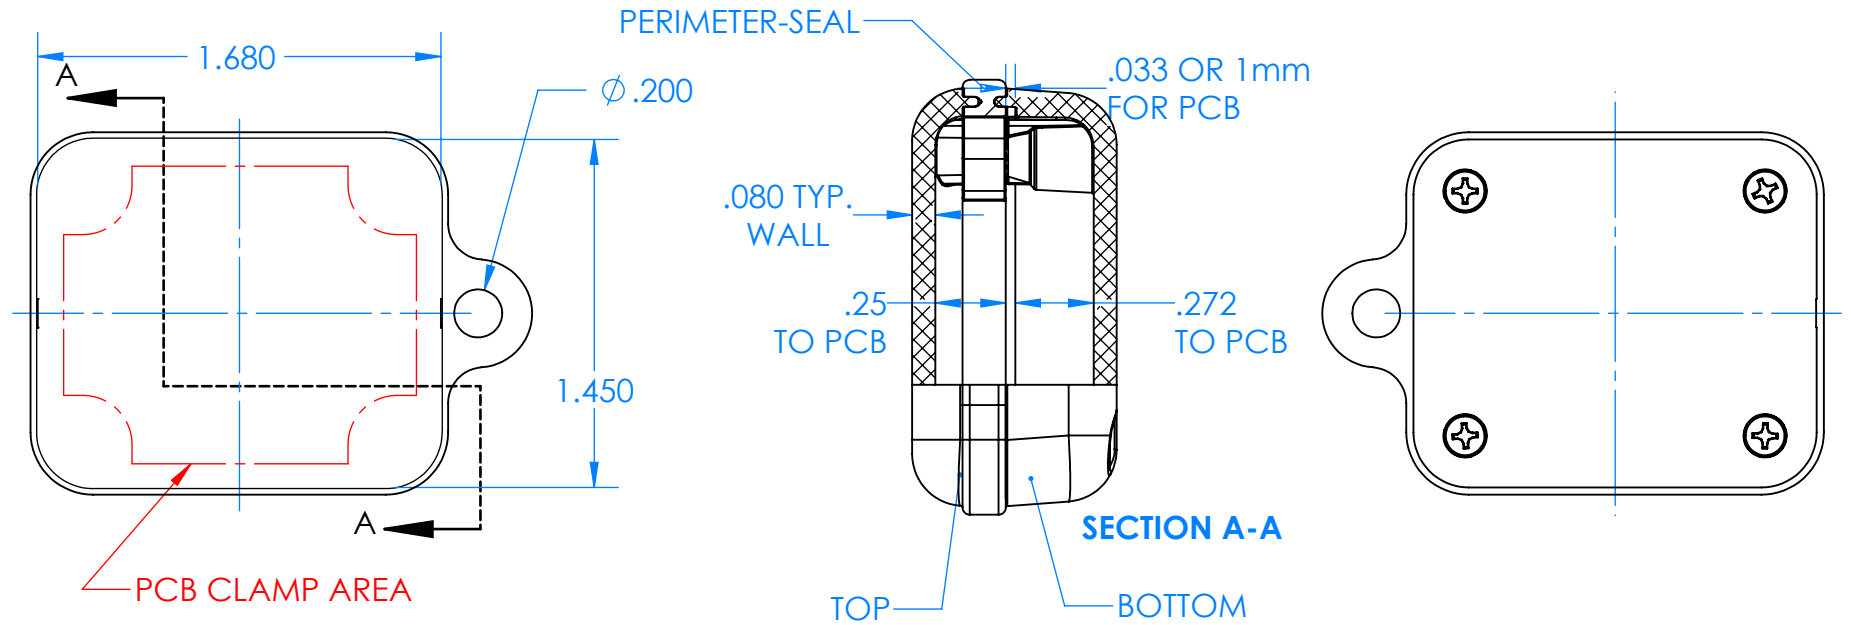

SERPAC CXL26A-YY-A-ZZ

Electronic Enclosures

- Enclosure color (YY)**
 Top-Bottom combinations available
 BK=black
 CL=clear
 TRGY=translucent gray
 TRRD=translucent red
- 
- Seal color (ZZ)**
 BK=black
 BL=blue
 GM=gunmetal
 NG=neon green
 NO=neon orange
 OR=orange
 YL=yellow
 WH=white
- 

| PN | Description |
|-------|---|
| 5510A | (1) BW 2A Top |
| 5515A | (1) BW 2C Bottom |
| 5522A | (1) CXL2 Perimeter Seal |
| 6002 | (4) #2 X 3/8" PH HD screw TORQUE 35-60 in-oz |

Watertight enclosure meets or exceeds:
 IP67
 NEMA 4X, 12, 13