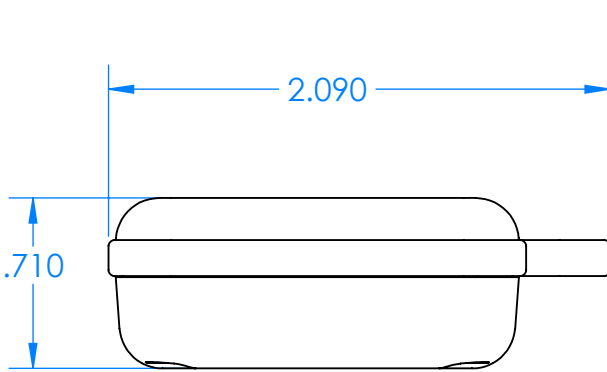

SERPAC CXL26A-YY-A-ZZ

Electronic Enclosures

Enclosure color (YY)

Top-Bottom combinations available

- BK=black
- CL=clear
- TRGY=translucent gray
- TRRD=translucent red

Seal color (ZZ)

- BK=black
- BL=blue
- GM=gunmetal
- NG=neon green
- NO=neon orange
- OR=orange
- YL=yellow
- WH=white

PN	Description
5510A	(1) BW 2A Top
5515A	(1) BW 2C Bottom
5522A	(1) CXL2 Perimeter Seal
6002	(4) #2 X 3/8" PH HD screw TORQUE 35-60 in-oz

Watertight enclosure meets or exceeds:
IP67
NEMA 4X, 12, 13