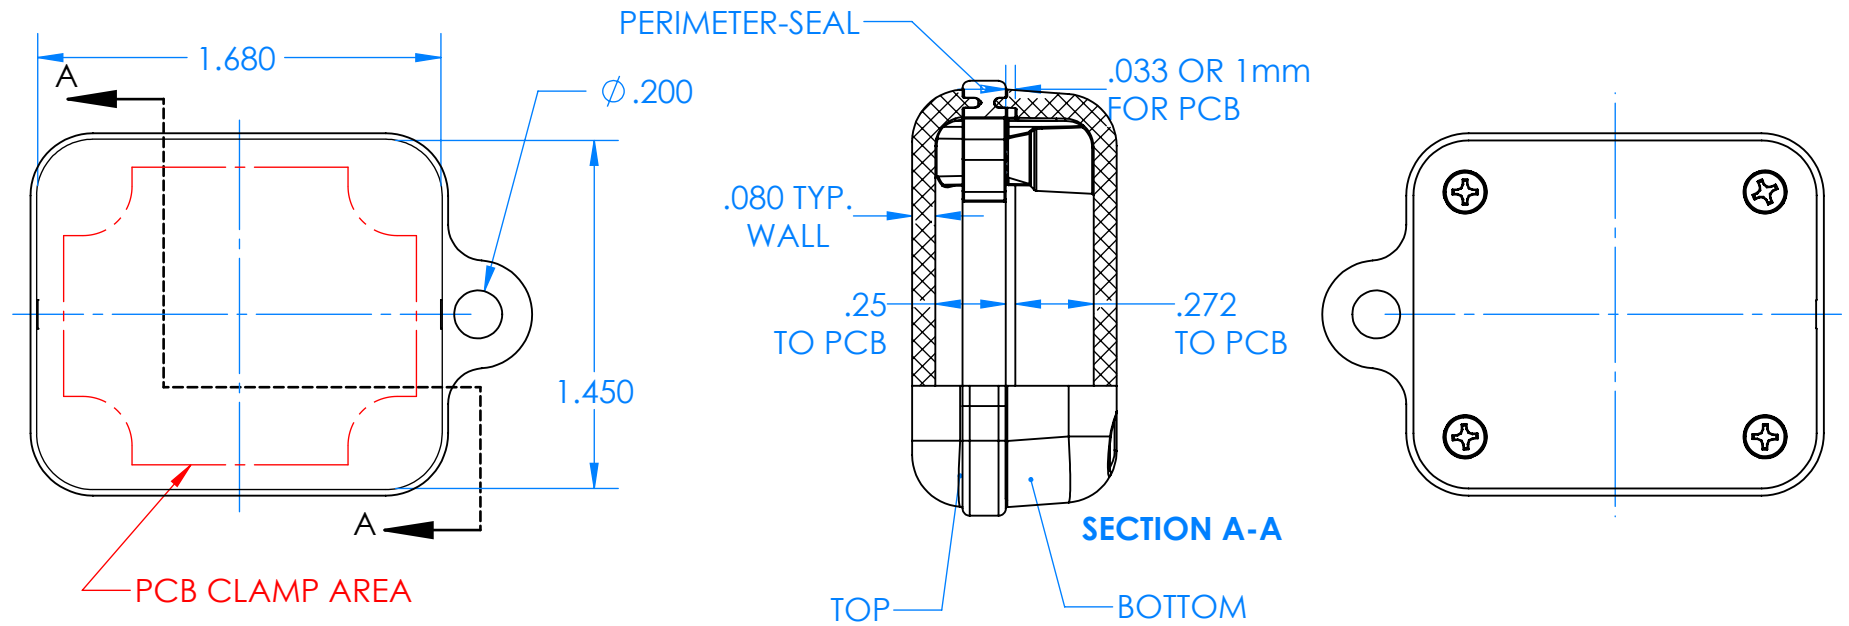

SERPAC CXL26A-YY-A-ZZ

Electronic Enclosures

Enclosure color (YY)

Top-Bottom combinations available

- BK=black
- CL=clear
- TRGY=translucent gray
- TRRD=translucent red

Seal color (ZZ)

- BK=black
- BL=blue
- GM=gunmetal
- NG=neon green
- NO=neon orange
- OR=orange
- YL=yellow
- WH=white

PN	Description
5510A	(1) BW 2A Top
5515A	(1) BW 2C Bottom
5522A	(1) CXL2 Perimeter Seal
6002	(4) #2 X 3/8" PH HD screw TORQUE 35-60 in-oz

Watertight enclosure meets or exceeds:
IP67
NEMA 4X, 12, 13