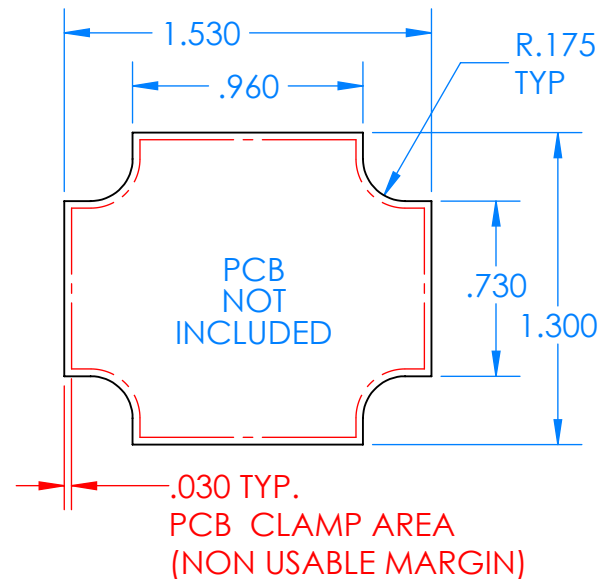

SERPAC CXL26A-YY-A-ZZ

Electronic Enclosures

Enclosure color (YY)

Top-Bottom combinations available

- BK=black
- CL=clear
- TRGY=translucent gray
- TRRD=translucent red

Seal color (ZZ)

- BK=black
- BL=blue
- GM=gunmetal
- NG=neon green
- NO=neon orange
- OR=orange
- YL=yellow
- WH=white

PN	Description
5510A	(1) BW 2A Top
5515A	(1) BW 2C Bottom
5522A	(1) CXL2 Perimeter Seal
6002	(4) #2 X 3/8" PH HD screw TORQUE 35-60 in-oz

Watertight enclosure meets or exceeds:
IP67
NEMA 4X, 12, 13