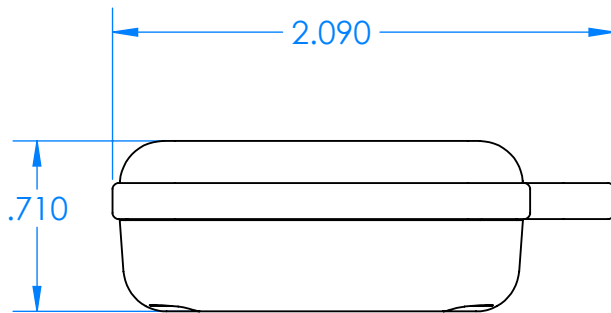

SERPAC CXL26A-YY-A-ZZ

Electronic Enclosures

Enclosure color (YY)

Top-Bottom combinations available

- BK=black
- CL=clear
- TRGY=translucent gray
- TRRD=translucent red

Seal color (ZZ)

- BK=black
- BL=blue
- GM=gunmetal
- NG=neon green
- NO=neon orange
- OR=orange
- YL=yellow
- WH=white

PN	Description
5510A	(1) BW 2A Top
5515A	(1) BW 2C Bottom
5522A	(1) CXL2 Perimeter Seal
6002	(4) #2 X 3/8" PH HD screw TORQUE 35-60 in-oz

Watertight enclosure meets or exceeds:
IP67
NEMA 4X, 12, 13