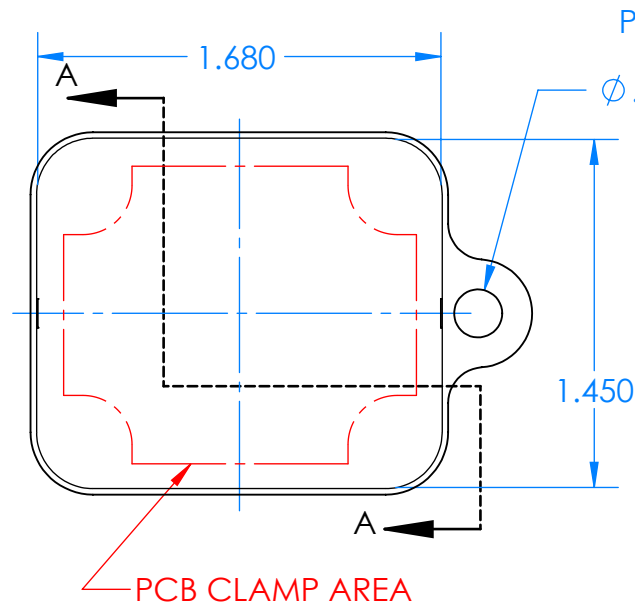

SERPAC CXL26A-YY-A-ZZ

Electronic Enclosures

Enclosure color (YY)

Top-Bottom combinations available

- BK=black
- CL=clear
- TRGY=translucent gray
- TRRD=translucent red

Seal color (ZZ)

- BK=black
- BL=blue
- GM=gunmetal
- NG=neon green
- NO=neon orange
- OR=orange
- YL=yellow
- WH=white

PN	Description
5510A	(1) BW 2A Top
5515A	(1) BW 2C Bottom
5522A	(1) CXL2 Perimeter Seal
6002	(4) #2 X 3/8" PH HD screw TORQUE 35-60 in-oz

Watertight enclosure meets or exceeds:
IP67
NEMA 4X, 12, 13