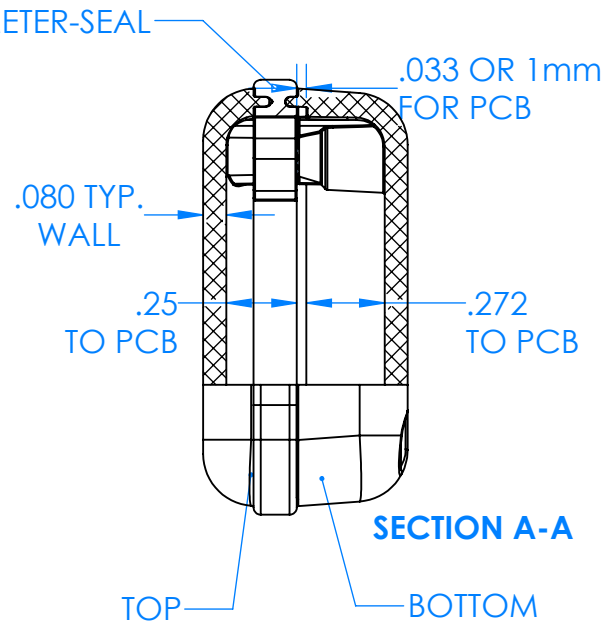

SERPAC CXL26A-YY-A-ZZ

Electronic Enclosures

Enclosure color (YY)

Top-Bottom combinations available

- BK=black
- CL=clear
- TRGY=translucent gray
- TRRD=translucent red

Seal color (ZZ)

- BK=black
- BL=blue
- GM=gunmetal
- NG=neon green
- NO=neon orange
- OR=orange
- YL=yellow
- WH=white

PN	Description
5510A	(1) BW 2A Top
5515A	(1) BW 2C Bottom
5522A	(1) CXL2 Perimeter Seal
6002	(4) #2 X 3/8" PH HD screw TORQUE 35-60 in-oz

Watertight enclosure meets or exceeds:
IP67
NEMA 4X, 12, 13