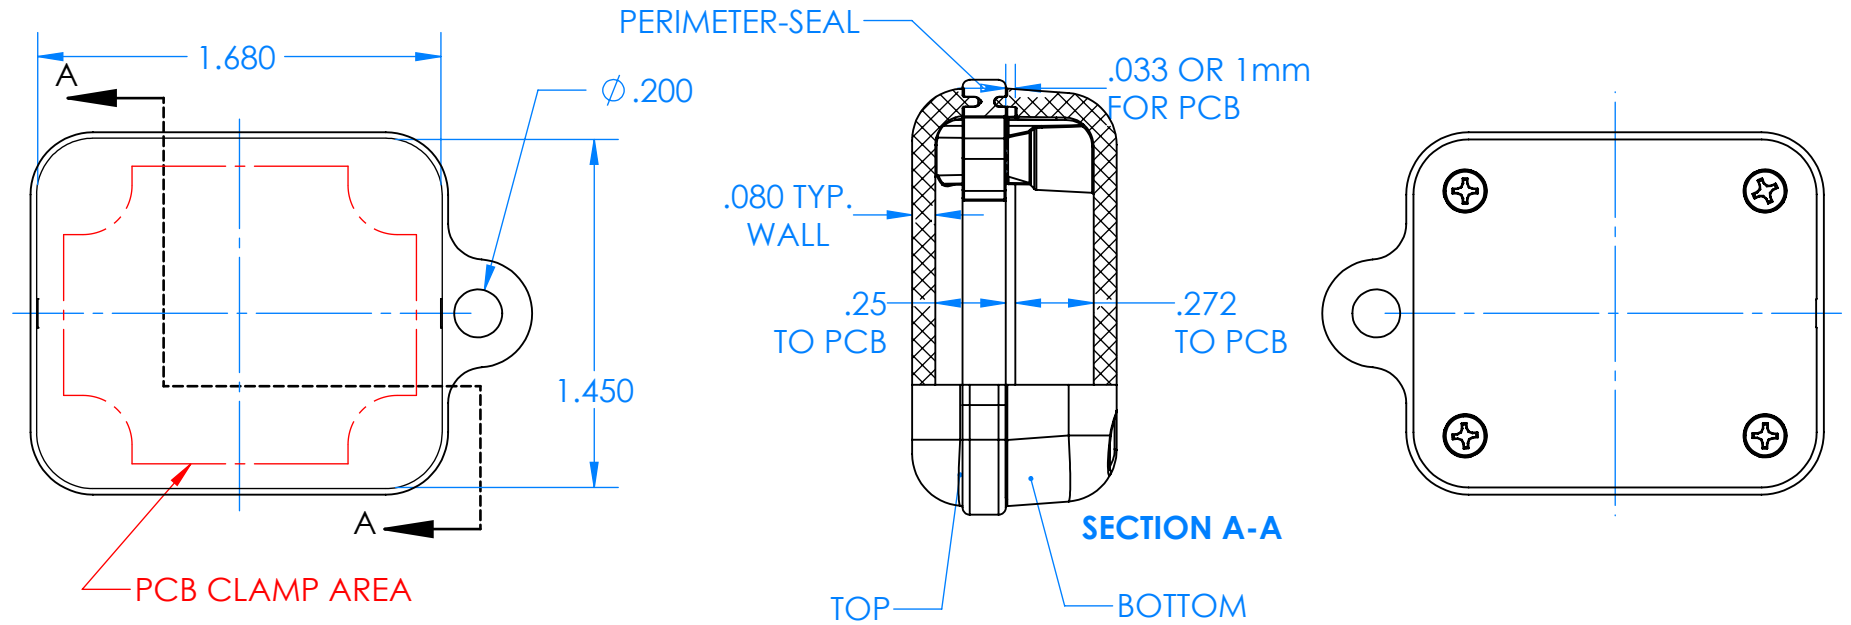

# SERPAC CXL26A-YY-A-ZZ

Electronic Enclosures

- Enclosure color (YY)**  
 Top-Bottom combinations available  
 BK=black  
 CL=clear  
 TRGY=translucent gray  
 TRRD=translucent red
- Seal color (ZZ)**  
 BK=black  
 BL=blue  
 GM=gunmetal  
 NG=neon green  
 NO=neon orange  
 OR=orange  
 YL=yellow  
 WH=white

PN	Description
5510A	(1) BW 2A Top
5515A	(1) BW 2C Bottom
5522A	(1) CXL2 Perimeter Seal
6002	(4) #2 X 3/8" PH HD screw TORQUE 35-60 in-oz

Watertight enclosure meets or exceeds:  
 IP67  
 NEMA 4X, 12, 13