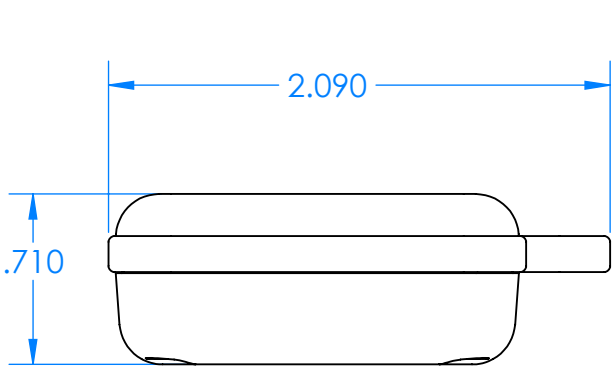

# SERPAC CXL26A-YY-A-ZZ

Electronic Enclosures

- Enclosure color (YY)**  
 Top-Bottom combinations available  
 BK=black  
 CL=clear  
 TRGY=translucent gray  
 TRRD=translucent red
- Seal color (ZZ)**  
 BK=black  
 BL=blue  
 GM=gunmetal  
 NG=neon green  
 NO=neon orange  
 OR=orange  
 YL=yellow  
 WH=white

PN	Description
5510A	(1) BW 2A Top
5515A	(1) BW 2C Bottom
5522A	(1) CXL2 Perimeter Seal
6002	(4) #2 X 3/8" PH HD screw TORQUE 35-60 in-oz

Watertight enclosure meets or exceeds:  
 IP67  
 NEMA 4X, 12, 13