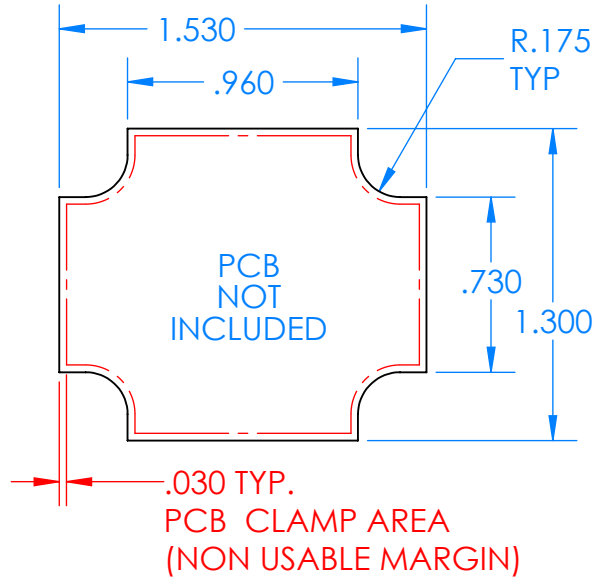

# SERPAC CXL26A-YY-A-ZZ

Electronic Enclosures

- Enclosure color (YY)**  
 Top-Bottom combinations available  
 BK=black  
 CL=clear  
 TRGY=translucent gray  
 TRRD=translucent red
- Seal color (ZZ)**  
 BK=black  
 BL=blue  
 GM=gunmetal  
 NG=neon green  
 NO=neon orange  
 OR=orange  
 YL=yellow  
 WH=white

PN	Description
5510A	(1) BW 2A Top
5515A	(1) BW 2C Bottom
5522A	(1) CXL2 Perimeter Seal
6002	(4) #2 X 3/8" PH HD screw TORQUE 35-60 in-oz

Watertight enclosure meets or exceeds:  
 IP67  
 NEMA 4X, 12, 13