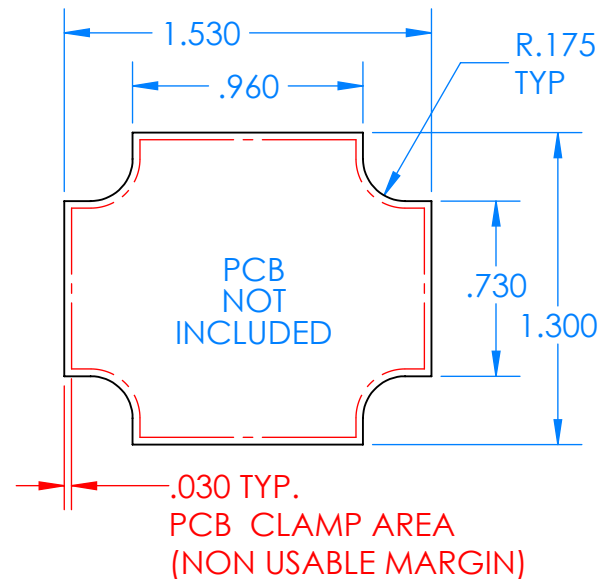

# SERPAC CXL26A-YY-A-ZZ

Electronic Enclosures

### Enclosure color (YY)

Top-Bottom combinations available

- BK=black
- CL=clear
- TRGY=translucent gray
- TRRD=translucent red

### Seal color (ZZ)

- BK=black
- BL=blue
- GM=gunmetal
- NG=neon green
- NO=neon orange
- OR=orange
- YL=yellow
- WH=white

PN	Description
5510A	(1) BW 2A Top
5515A	(1) BW 2C Bottom
5522A	(1) CXL2 Perimeter Seal
6002	(4) #2 X 3/8" PH HD screw TORQUE 35-60 in-oz