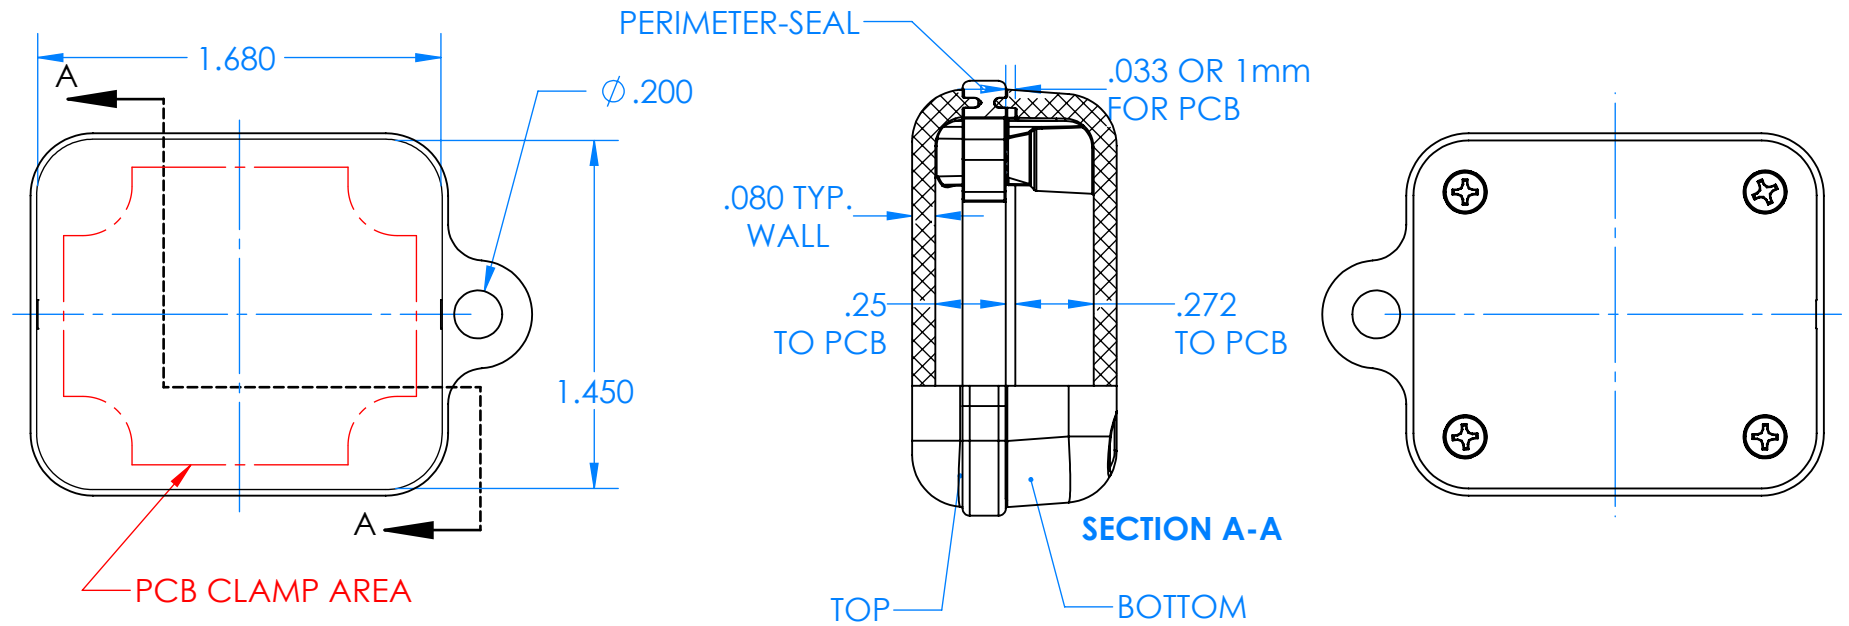

# SERPAC CXL26A-YY-A-ZZ

Electronic Enclosures

### Enclosure color (YY)

Top-Bottom combinations available

- BK=black
- CL=clear
- TRGY=translucent gray
- TRRD=translucent red

### Seal color (ZZ)

- BK=black
- BL=blue
- GM=gunmetal
- NG=neon green
- NO=neon orange
- OR=orange
- YL=yellow
- WH=white

PN	Description
5510A	(1) BW 2A Top
5515A	(1) BW 2C Bottom
5522A	(1) CXL2 Perimeter Seal
6002	(4) #2 X 3/8" PH HD screw TORQUE 35-60 in-oz