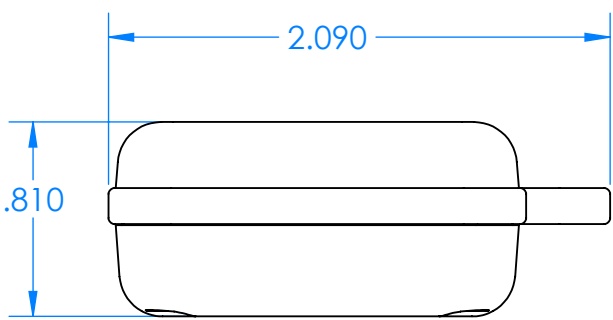

SERPAC CXL27A-YY-A-ZZ

Electronic Enclosures

- Enclosure color (YY)**
 Top-Bottom combinations available
 BK=black
 CL=clear
 TRGY=translucent gray
 TRRD=translucent red
- Seal color (ZZ)**
 BK=black
 BL=blue
 GM=gunmetal
 NG=neon green
 NO=neon orange
 OR=orange
 YL=yellow
 WH=white

PN	Description
5512A	(1) BW 2B Top
5515A	(1) BW 2C Bottom
5522A	(1) CXL2 Perimeter Seal
6002	(4) #2 X 3/8" PH HD screw TORQUE 35-60 in-oz

Watertight enclosure meets or exceeds:
 IP67
 NEMA 4X, 12, 13