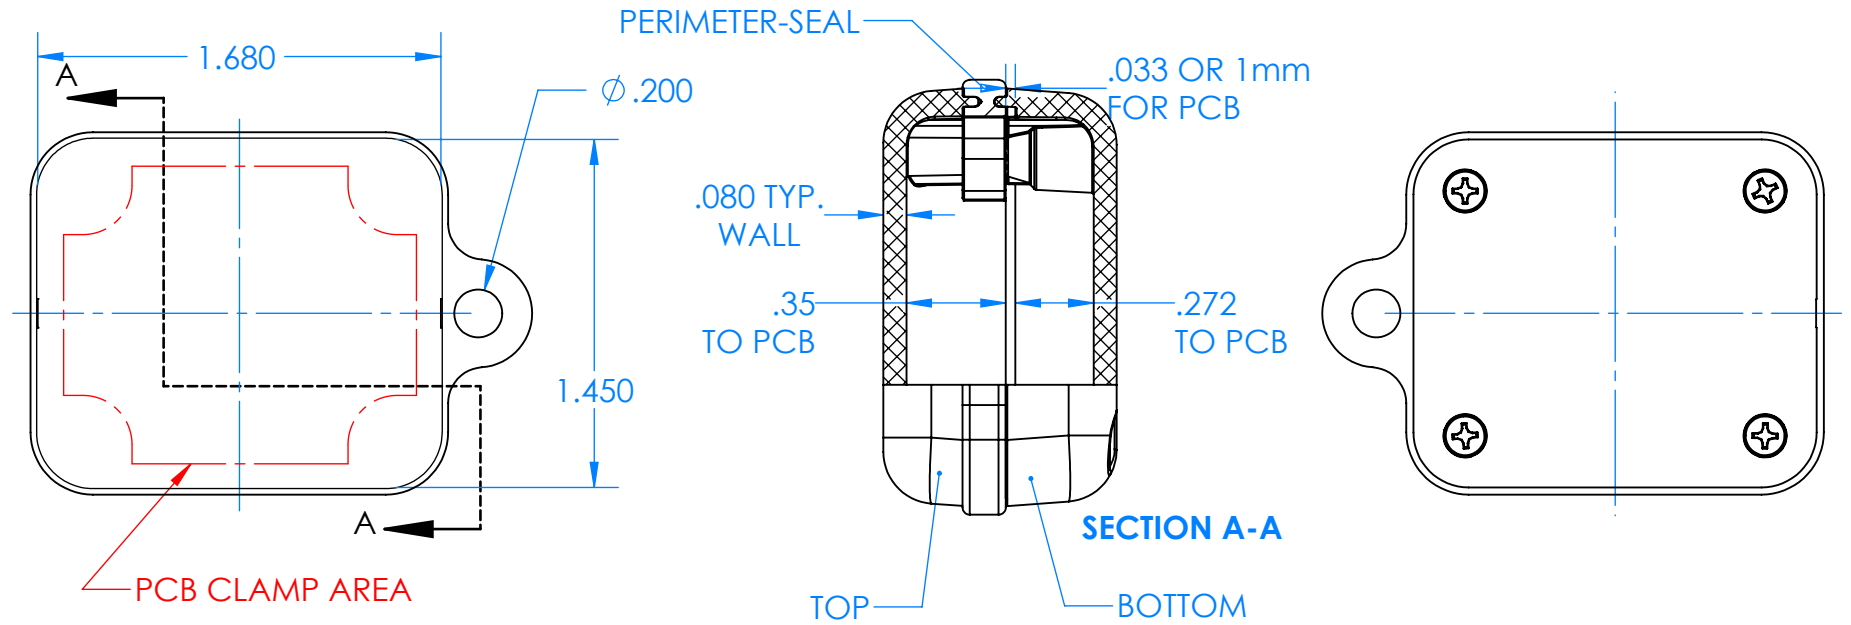

SERPAC CXL27A-YY-A-ZZ

Electronic Enclosures

- Enclosure color (YY)**
 Top-Bottom combinations available
 BK=black
 CL=clear
 TRGY=translucent gray
 TRRD=translucent red
- Seal color (ZZ)**
 BK=black
 BL=blue
 GM=gunmetal
 NG=neon green
 NO=neon orange
 OR=orange
 YL=yellow
 WH=white

PN	Description
5512A	(1) BW 2B Top
5515A	(1) BW 2C Bottom
5522A	(1) CXL2 Perimeter Seal
6002	(4) #2 X 3/8" PH HD screw TORQUE 35-60 in-oz

Watertight enclosure meets or exceeds:
 IP67
 NEMA 4X, 12, 13