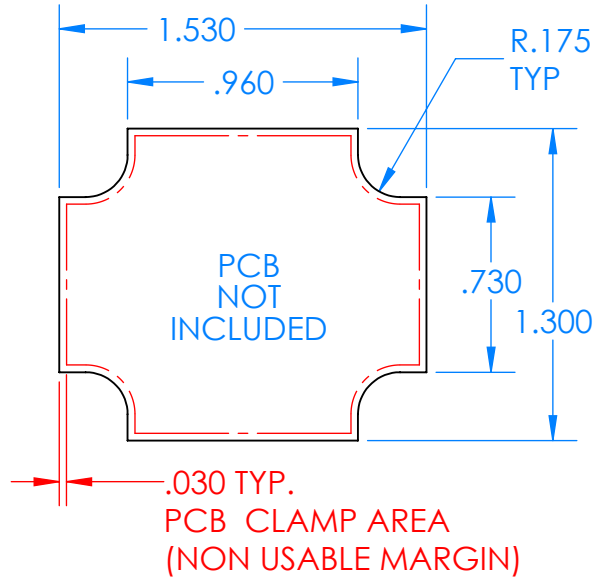

SERPAC CXL27A-YY-A-ZZ

Electronic Enclosures

- Enclosure color (YY)**
 Top-Bottom combinations available
 BK=black
 CL=clear
 TRGY=translucent gray
 TRRD=translucent red
- Seal color (ZZ)**
 BK=black
 BL=blue
 GM=gunmetal
 NG=neon green
 NO=neon orange
 OR=orange
 YL=yellow
 WH=white

PN	Description
5512A	(1) BW 2B Top
5515A	(1) BW 2C Bottom
5522A	(1) CXL2 Perimeter Seal
6002	(4) #2 X 3/8" PH HD screw TORQUE 35-60 in-oz

Watertight enclosure meets or exceeds:
 IP67
 NEMA 4X, 12, 13