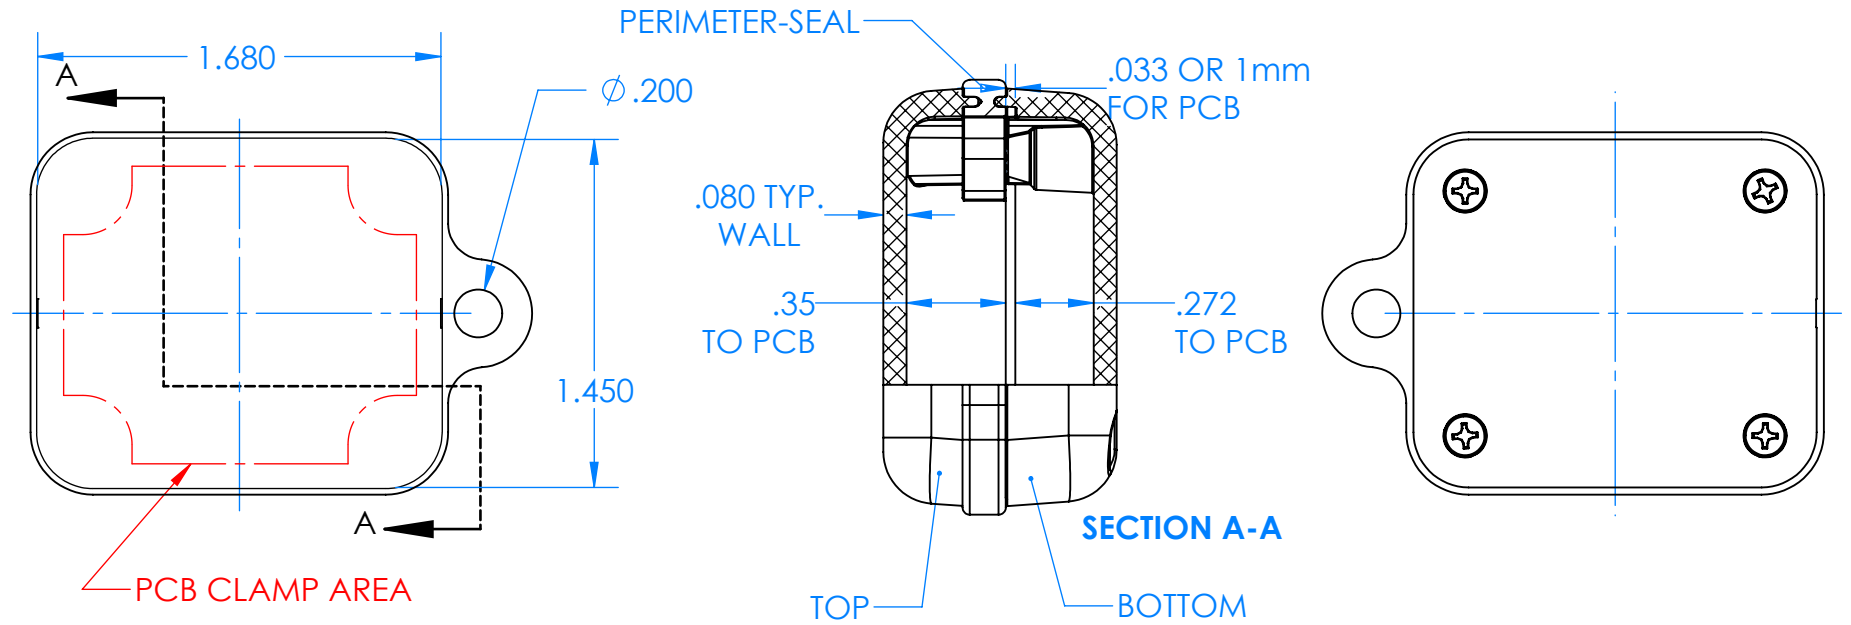

# SERPAC CXL27A-YY-A-ZZ

Electronic Enclosures

- Enclosure color (YY)**
- Top-Bottom combinations available
- BK=black
  - CL=clear
  - TRGY=translucent gray
  - TRRD=translucent red
- 
- Seal color (ZZ)**
- BK=black
  - BL=blue
  - GM=gunmetal
  - NG=neon green
  - NO=neon orange
  - OR=orange
  - YL=yellow
  - WH=white
- 

PN	Description
5512A	(1) BW 2B Top
5515A	(1) BW 2C Bottom
5522A	(1) CXL2 Perimeter Seal
6002	(4) #2 X 3/8" PH HD screw TORQUE 35-60 in-oz

Watertight enclosure meets or exceeds:  
 IP67  
 NEMA 4X, 12, 13