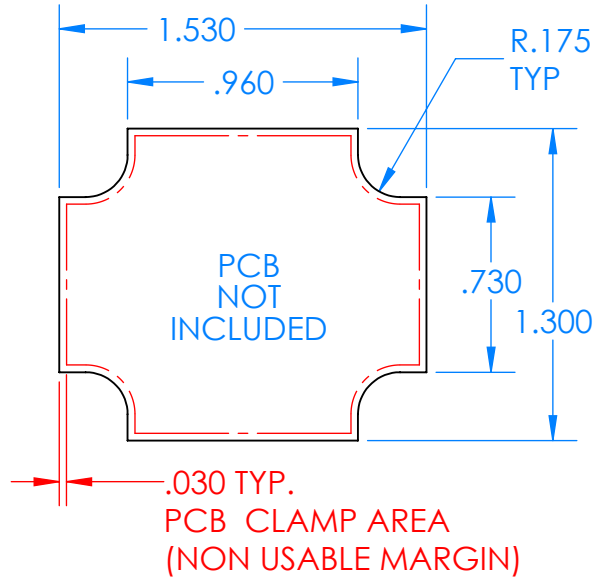

# SERPAC CXL27A-YY-A-ZZ

Electronic Enclosures

- Enclosure color (YY)**
- Top-Bottom combinations available
- BK=black
  - CL=clear
  - TRGY=translucent gray
  - TRRD=translucent red
- 
- Seal color (ZZ)**
- BK=black
  - BL=blue
  - GM=gunmetal
  - NG=neon green
  - NO=neon orange
  - OR=orange
  - YL=yellow
  - WH=white
- 

PN	Description
5512A	(1) BW 2B Top
5515A	(1) BW 2C Bottom
5522A	(1) CXL2 Perimeter Seal
6002	(4) #2 X 3/8" PH HD screw TORQUE 35-60 in-oz

Watertight enclosure meets or exceeds:  
 IP67  
 NEMA 4X, 12, 13