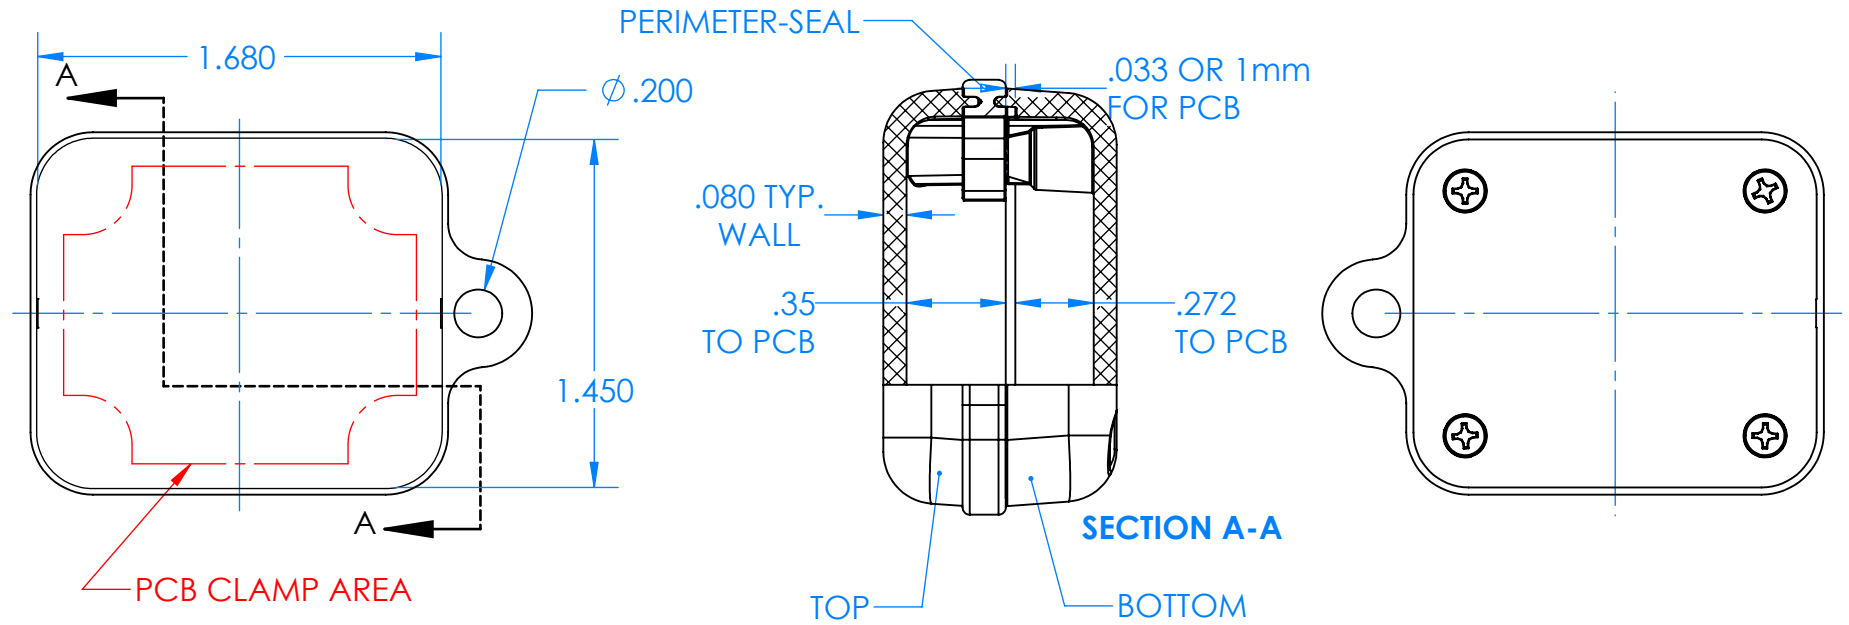

# SERPAC CXL27A-YY-A-ZZ

Electronic Enclosures

- Enclosure color (YY)**
- Top-Bottom combinations available
- BK=black
  - CL=clear
  - TRGY=translucent gray
  - TRRD=translucent red
- 
- Seal color (ZZ)**
- BK=black
  - BL=blue
  - GM=gunmetal
  - NG=neon green
  - NO=neon orange
  - OR=orange
  - YL=yellow
  - WH=white
- 

PN	Description
5512A	(1) BW 2B Top
5515A	(1) BW 2C Bottom
5522A	(1) CXL2 Perimeter Seal
6002	(4) #2 X 3/8" PH HD screw TORQUE 35-60 in-oz

Watertight enclosure meets or exceeds:  
 IP67  
 NEMA 4X, 12, 13