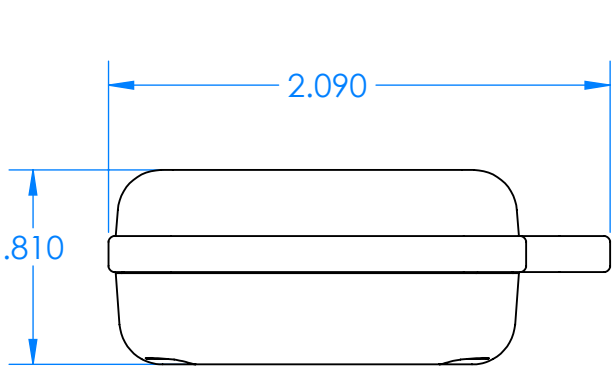

# SERPAC CXL27A-YY-A-ZZ

Electronic Enclosures

- Enclosure color (YY)**
- Top-Bottom combinations available
- BK=black
  - CL=clear
  - TRGY=translucent gray
  - TRRD=translucent red
- 
- Seal color (ZZ)**
- BK=black
  - BL=blue
  - GM=gunmetal
  - NG=neon green
  - NO=neon orange
  - OR=orange
  - YL=yellow
  - WH=white
- 

PN	Description
5512A	(1) BW 2B Top
5515A	(1) BW 2C Bottom
5522A	(1) CXL2 Perimeter Seal
6002	(4) #2 X 3/8" PH HD screw TORQUE 35-60 in-oz

Watertight enclosure meets or exceeds:  
 IP67  
 NEMA 4X, 12, 13