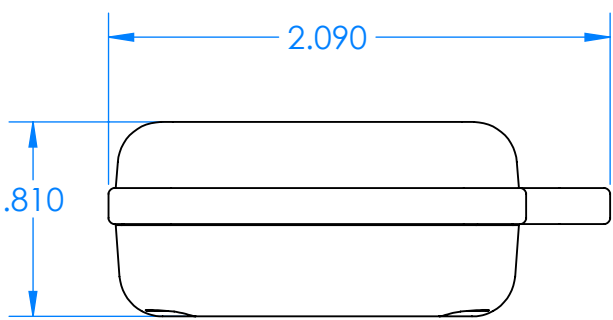

# SERPAC CXL27A-YY-A-ZZ

Electronic Enclosures

- Enclosure color (YY)**
- Top-Bottom combinations available
- BK=black
  - CL=clear
  - TRGY=translucent gray
  - TRRD=translucent red
- 
- Seal color (ZZ)**
- BK=black
  - BL=blue
  - GM=gunmetal
  - NG=neon green
  - NO=neon orange
  - OR=orange
  - YL=yellow
  - WH=white
- 

PN	Description
5512A	(1) BW 2B Top
5515A	(1) BW 2C Bottom
5522A	(1) CXL2 Perimeter Seal
6002	(4) #2 X 3/8" PH HD screw TORQUE 35-60 in-oz

Watertight enclosure meets or exceeds:  
 IP67  
 NEMA 4X, 12, 13