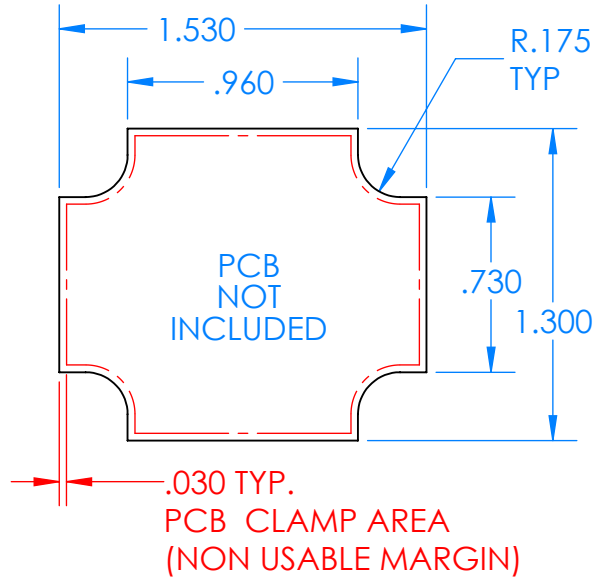

SERPAC CXL27A-YY-A-ZZ

Electronic Enclosures

- Enclosure color (YY)**
- Top-Bottom combinations available
- BK=black
 - CL=clear
 - TRGY=translucent gray
 - TRRD=translucent red
-
- Seal color (ZZ)**
- BK=black
 - BL=blue
 - GM=gunmetal
 - NG=neon green
 - NO=neon orange
 - OR=orange
 - YL=yellow
 - WH=white
-

PN	Description
5512A	(1) BW 2B Top
5515A	(1) BW 2C Bottom
5522A	(1) CXL2 Perimeter Seal
6002	(4) #2 X 3/8" PH HD screw TORQUE 35-60 in-oz

Watertight enclosure meets or exceeds:
 IP67
 NEMA 4X, 12, 13