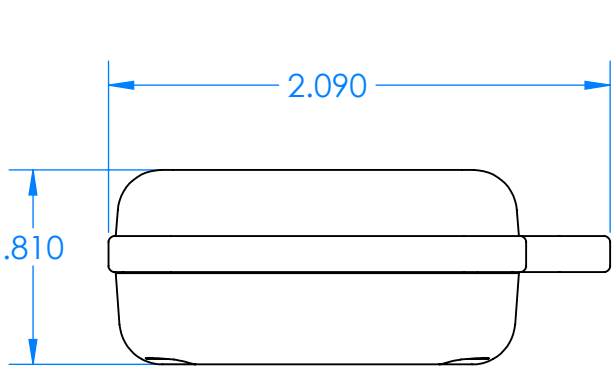

SERPAC CXL27A-YY-A-ZZ

Electronic Enclosures

- Enclosure color (YY)**
- Top-Bottom combinations available
- BK=black
 - CL=clear
 - TRGY=translucent gray
 - TRRD=translucent red
-
- Seal color (ZZ)**
- BK=black
 - BL=blue
 - GM=gunmetal
 - NG=neon green
 - NO=neon orange
 - OR=orange
 - YL=yellow
 - WH=white
-

PN	Description
5512A	(1) BW 2B Top
5515A	(1) BW 2C Bottom
5522A	(1) CXL2 Perimeter Seal
6002	(4) #2 X 3/8" PH HD screw TORQUE 35-60 in-oz

Watertight enclosure meets or exceeds:
 IP67
 NEMA 4X, 12, 13