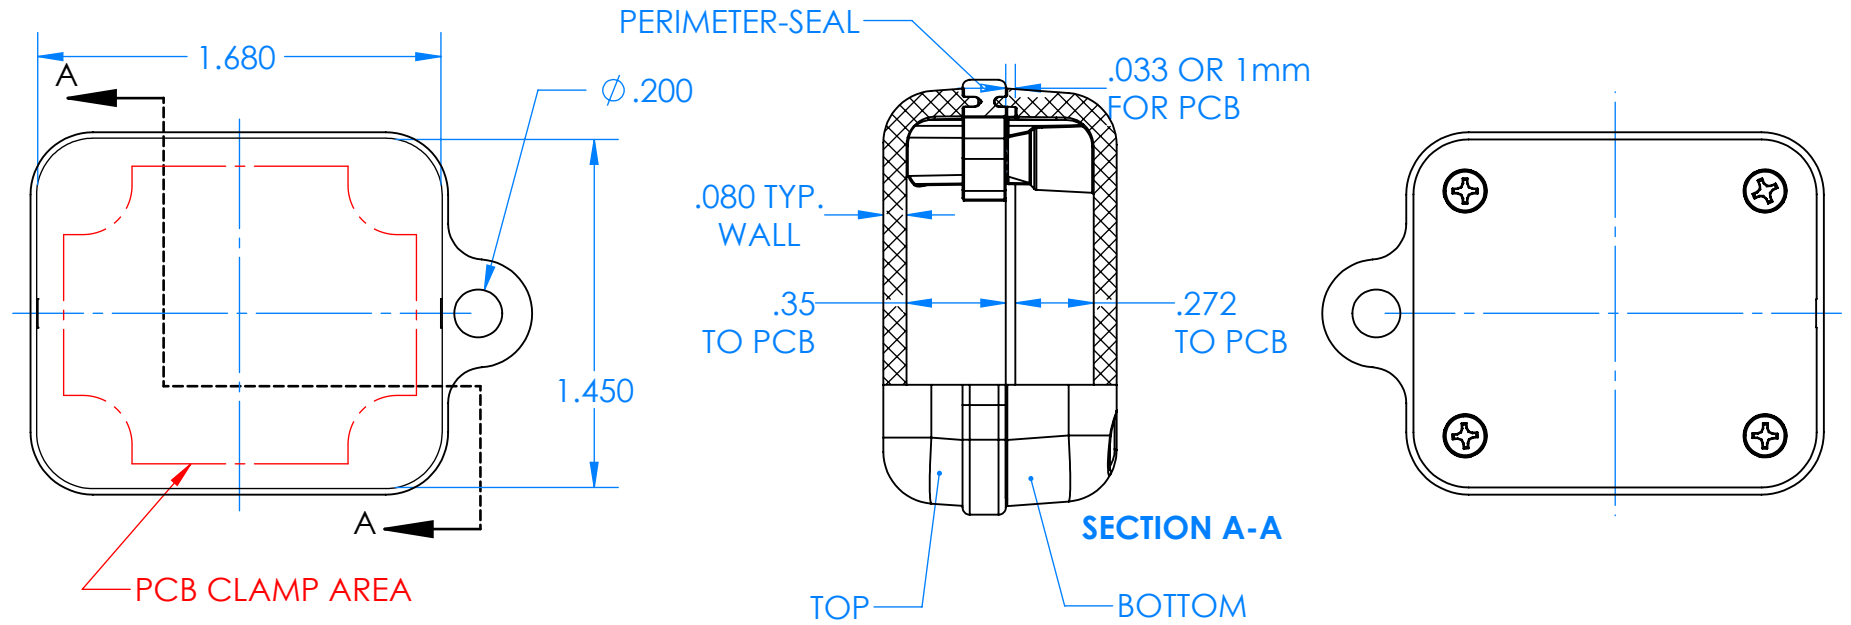

SERPAC CXL27A-YY-A-ZZ

Electronic Enclosures

- Enclosure color (YY)**
- Top-Bottom combinations available
- BK=black
 - CL=clear
 - TRGY=translucent gray
 - TRRD=translucent red
-
- Seal color (ZZ)**
- BK=black
 - BL=blue
 - GM=gunmetal
 - NG=neon green
 - NO=neon orange
 - OR=orange
 - YL=yellow
 - WH=white
-

PN	Description
5512A	(1) BW 2B Top
5515A	(1) BW 2C Bottom
5522A	(1) CXL2 Perimeter Seal
6002	(4) #2 X 3/8" PH HD screw TORQUE 35-60 in-oz

Watertight enclosure meets or exceeds:
 IP67
 NEMA 4X, 12, 13