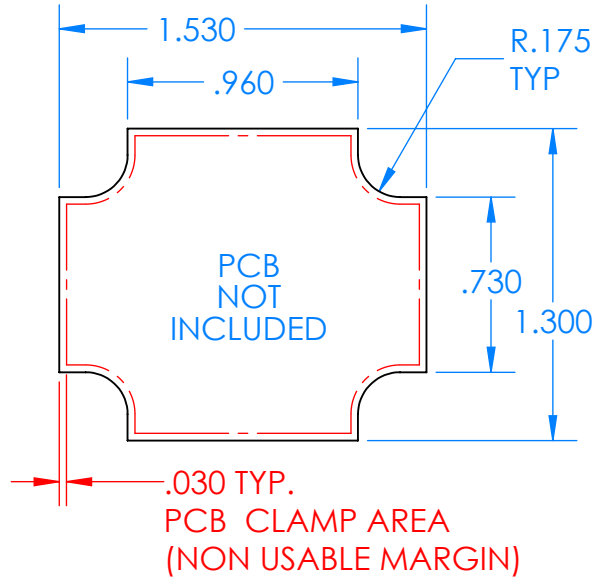

# SERPAC CXL27A-YY-A-ZZ

Electronic Enclosures

- Enclosure color (YY)**  
 Top-Bottom combinations available  
 BK=black  
 CL=clear  
 TRGY=translucent gray  
 TRRD=translucent red
- Seal color (ZZ)**  
 BK=black  
 BL=blue  
 GM=gunmetal  
 NG=neon green  
 NO=neon orange  
 OR=orange  
 YL=yellow  
 WH=white

PN	Description
5512A	(1) BW 2B Top
5515A	(1) BW 2C Bottom
5522A	(1) CXL2 Perimeter Seal
6002	(4) #2 X 3/8" PH HD screw TORQUE 35-60 in-oz

Watertight enclosure meets or exceeds:  
 IP67  
 NEMA 4X, 12, 13