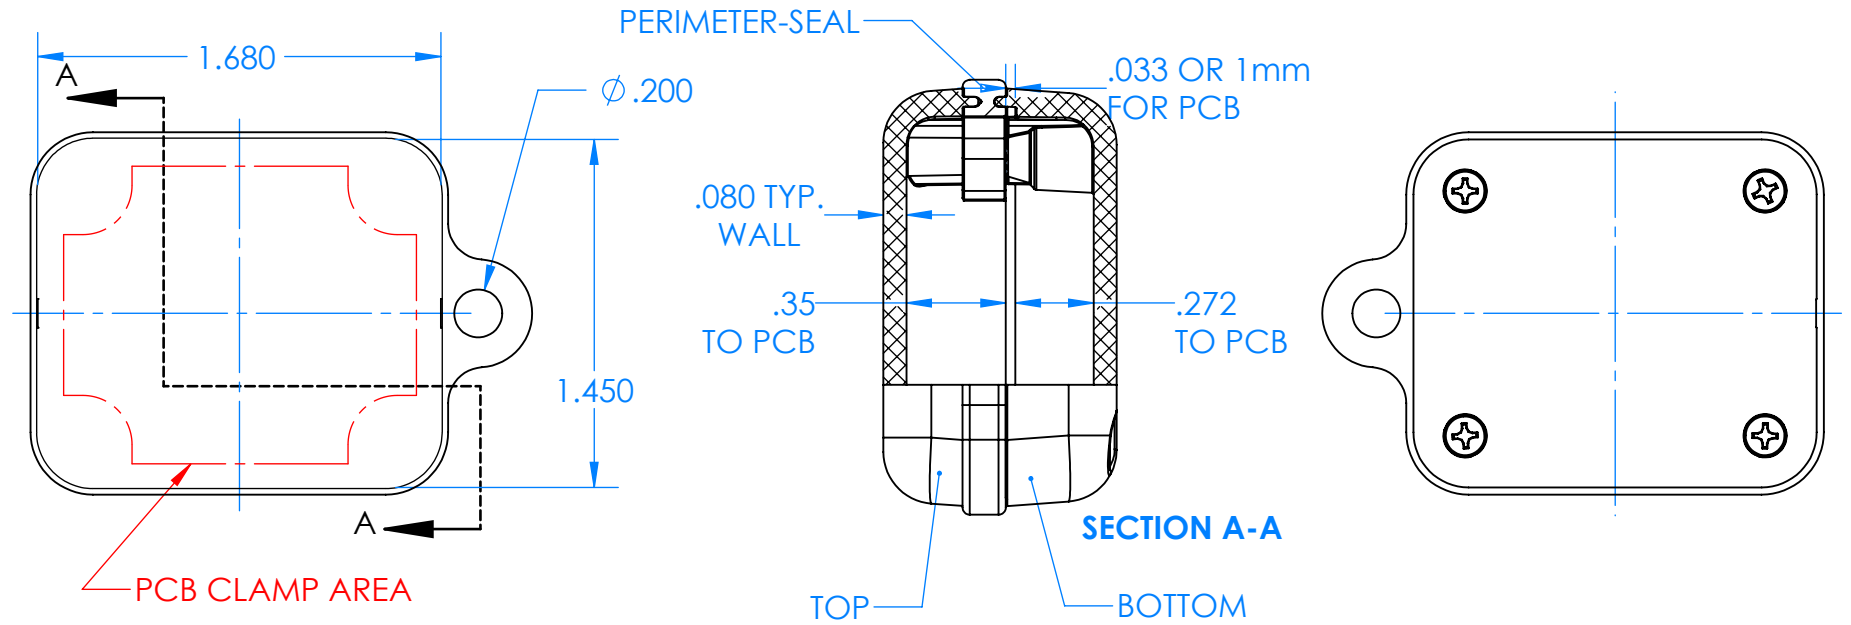

# SERPAC CXL27A-YY-A-ZZ

Electronic Enclosures

- Enclosure color (YY)**  
 Top-Bottom combinations available  
 BK=black  
 CL=clear  
 TRGY=translucent gray  
 TRRD=translucent red
- Seal color (ZZ)**  
 BK=black  
 BL=blue  
 GM=gunmetal  
 NG=neon green  
 NO=neon orange  
 OR=orange  
 YL=yellow  
 WH=white

PN	Description
5512A	(1) BW 2B Top
5515A	(1) BW 2C Bottom
5522A	(1) CXL2 Perimeter Seal
6002	(4) #2 X 3/8" PH HD screw TORQUE 35-60 in-oz

Watertight enclosure meets or exceeds:  
 IP67  
 NEMA 4X, 12, 13