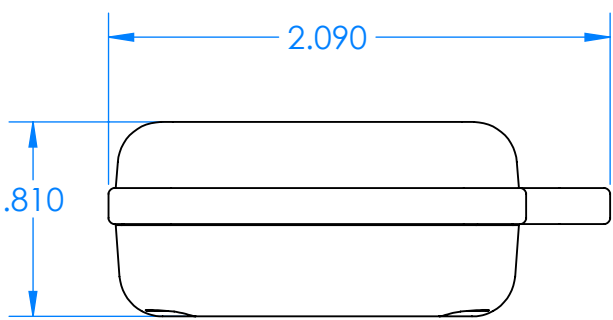

# SERPAC CXL27A-YY-A-ZZ

Electronic Enclosures

- Enclosure color (YY)**  
 Top-Bottom combinations available  
 BK=black  
 CL=clear  
 TRGY=translucent gray  
 TRRD=translucent red
- Seal color (ZZ)**  
 BK=black  
 BL=blue  
 GM=gunmetal  
 NG=neon green  
 NO=neon orange  
 OR=orange  
 YL=yellow  
 WH=white

PN	Description
5512A	(1) BW 2B Top
5515A	(1) BW 2C Bottom
5522A	(1) CXL2 Perimeter Seal
6002	(4) #2 X 3/8" PH HD screw TORQUE 35-60 in-oz

Watertight enclosure meets or exceeds:  
 IP67  
 NEMA 4X, 12, 13