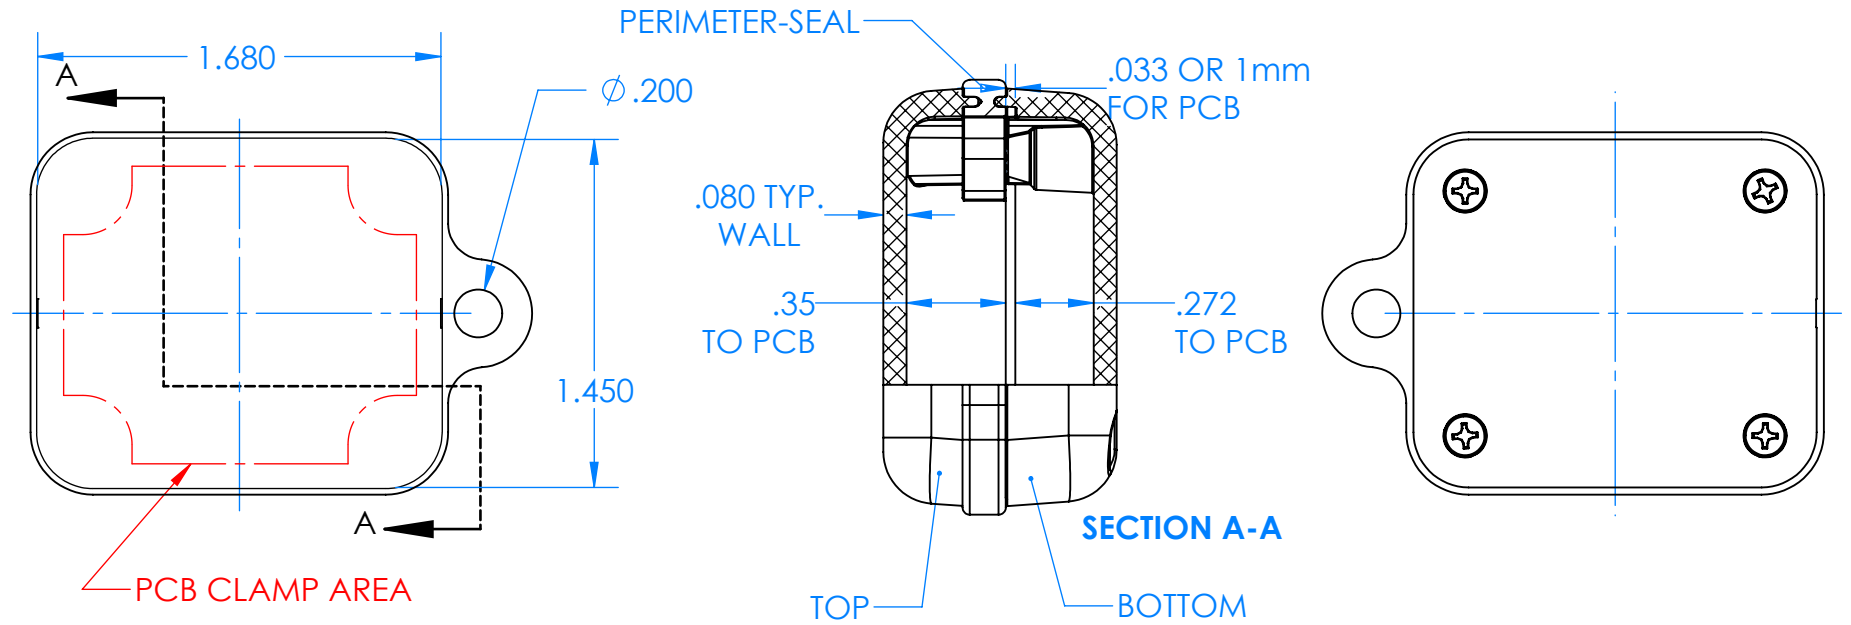

SERPAC CXL27A-YY-A-ZZ

Electronic Enclosures

Enclosure color (YY)
 Top-Bottom combinations available
 BK=black
 CL=clear
 TRGY=translucent gray
 TRRD=translucent red

Seal color (ZZ)
 BK=black
 BL=blue
 GM=gunmetal
 NG=neon green
 NO=neon orange
 OR=orange
 YL=yellow
 WH=white

PN	Description
5512A	(1) BW 2B Top
5515A	(1) BW 2C Bottom
5522A	(1) CXL2 Perimeter Seal
6002	(4) #2 X 3/8" PH HD screw TORQUE 35-60 in-oz

Watertight enclosure meets or exceeds:
 IP67
 NEMA 4X, 12, 13