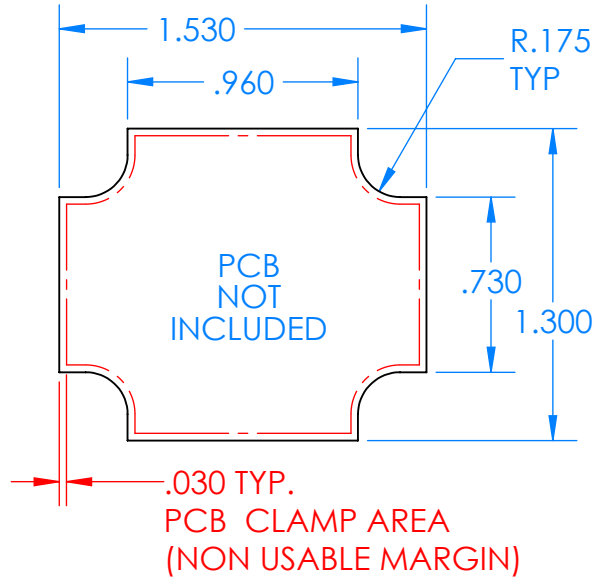

SERPAC CXL27A-YY-A-ZZ

Electronic Enclosures

Enclosure color (YY)
 Top-Bottom combinations available
 BK=black
 CL=clear
 TRGY=translucent gray
 TRRD=translucent red

Seal color (ZZ)
 BK=black
 BL=blue
 GM=gunmetal
 NG=neon green
 NO=neon orange
 OR=orange
 YL=yellow
 WH=white

PN	Description
5512A	(1) BW 2B Top
5515A	(1) BW 2C Bottom
5522A	(1) CXL2 Perimeter Seal
6002	(4) #2 X 3/8" PH HD screw TORQUE 35-60 in-oz

Watertight enclosure meets or exceeds:
 IP67
 NEMA 4X, 12, 13