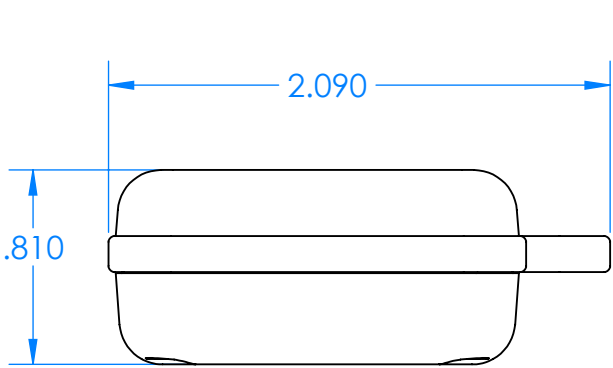

SERPAC CXL27A-YY-A-ZZ

Electronic Enclosures

Enclosure color (YY)
 Top-Bottom combinations available
 BK=black
 CL=clear
 TRGY=translucent gray
 TRRD=translucent red

Seal color (ZZ)
 BK=black
 BL=blue
 GM=gunmetal
 NG=neon green
 NO=neon orange
 OR=orange
 YL=yellow
 WH=white

PN	Description
5512A	(1) BW 2B Top
5515A	(1) BW 2C Bottom
5522A	(1) CXL2 Perimeter Seal
6002	(4) #2 X 3/8" PH HD screw TORQUE 35-60 in-oz

Watertight enclosure meets or exceeds:
 IP67
 NEMA 4X, 12, 13