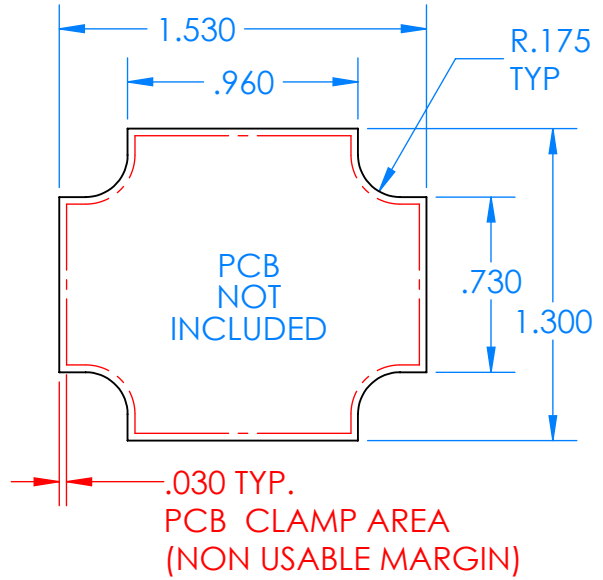

SERPAC CXL27A-YY-A-ZZ

Electronic Enclosures

- Enclosure color (YY)**
- Top-Bottom combinations available
- BK=black
 - CL=clear
 - TRGY=translucent gray
 - TRRD=translucent red
- 
- Seal color (ZZ)**
- BK=black
 - BL=blue
 - GM=gunmetal
 - NG=neon green
 - NO=neon orange
 - OR=orange
 - YL=yellow
 - WH=white
- 

PN	Description
5512A	(1) BW 2B Top
5515A	(1) BW 2C Bottom
5522A	(1) CXL2 Perimeter Seal
6002	(4) #2 X 3/8" PH HD screw TORQUE 35-60 in-oz

Watertight enclosure meets or exceeds:
 IP67
 NEMA 4X, 12, 13