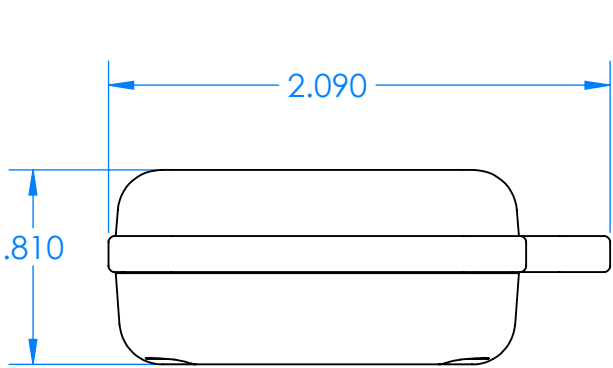

SERPAC CXL27A-YY-A-ZZ

Electronic Enclosures

- Enclosure color (YY)**
- Top-Bottom combinations available
- BK=black
 - CL=clear
 - TRGY=translucent gray
 - TRRD=translucent red
- 
- Seal color (ZZ)**
- BK=black
 - BL=blue
 - GM=gunmetal
 - NG=neon green
 - NO=neon orange
 - OR=orange
 - YL=yellow
 - WH=white
- 

PN	Description
5512A	(1) BW 2B Top
5515A	(1) BW 2C Bottom
5522A	(1) CXL2 Perimeter Seal
6002	(4) #2 X 3/8" PH HD screw TORQUE 35-60 in-oz

Watertight enclosure meets or exceeds:
 IP67
 NEMA 4X, 12, 13