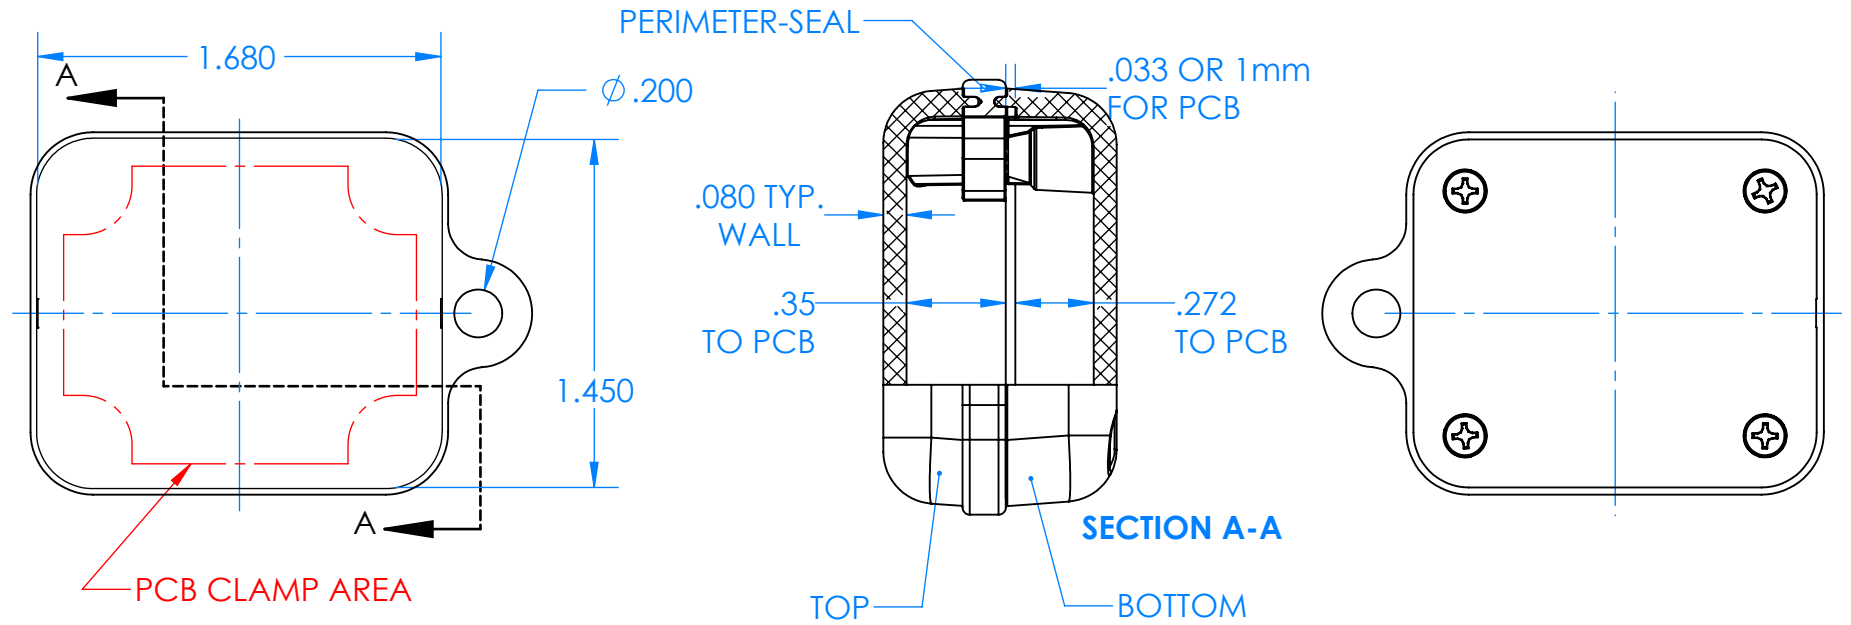

SERPAC CXL27A-YY-A-ZZ

Electronic Enclosures

- Enclosure color (YY)**
- Top-Bottom combinations available
- BK=black
 - CL=clear
 - TRGY=translucent gray
 - TRRD=translucent red
- 
- Seal color (ZZ)**
- BK=black
 - BL=blue
 - GM=gunmetal
 - NG=neon green
 - NO=neon orange
 - OR=orange
 - YL=yellow
 - WH=white
- 

PN	Description
5512A	(1) BW 2B Top
5515A	(1) BW 2C Bottom
5522A	(1) CXL2 Perimeter Seal
6002	(4) #2 X 3/8" PH HD screw TORQUE 35-60 in-oz

Watertight enclosure meets or exceeds:
 IP67
 NEMA 4X, 12, 13