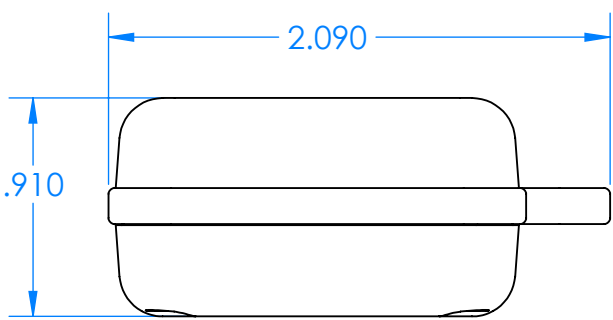

# SERPAC CXL28A-YY-A-ZZ

Electronic Enclosures

- Enclosure color (YY)**
- Top-Bottom combinations available
- BK=black
  - CL=clear
  - TRGY=translucent gray
  - TRRD=translucent red
- Seal color (ZZ)**
- BK=black
  - BL=blue
  - GM=gunmetal
  - NG=neon green
  - NO=neon orange
  - OR=orange
  - YL=yellow
  - WH=white

PN	Description
5514A	(1) BW 2C Top
5515A	(1) BW 2C Bottom
5522A	(1) CXL2 Perimeter Seal
6002	(4) #2 X 3/8" PH HD screw TORQUE 35-60 in-oz

Watertight enclosure meets or exceeds:  
**IP67**  
**NEMA 4X, 12, 13**