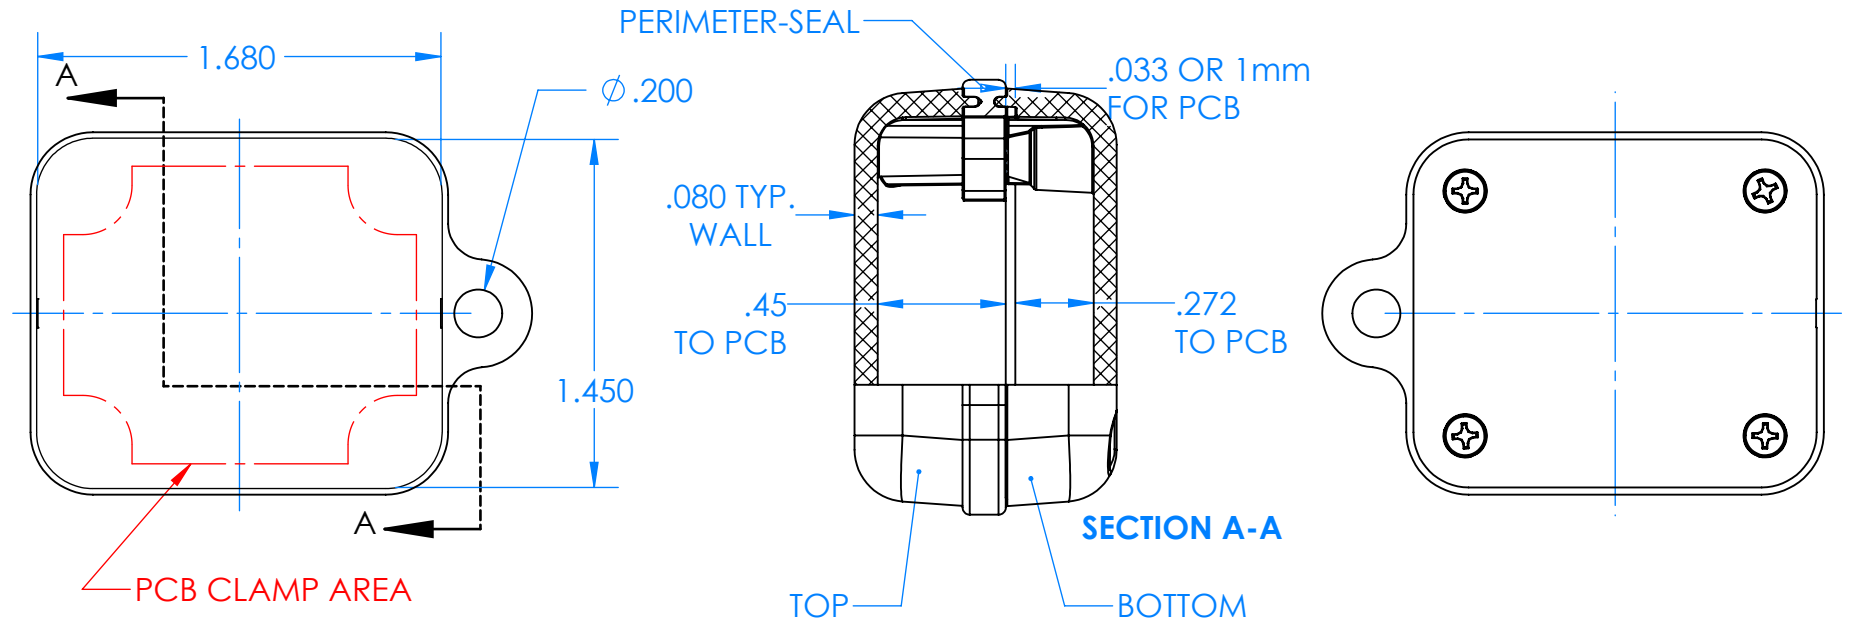

# SERPAC CXL28A-YY-A-ZZ

Electronic Enclosures

- Enclosure color (YY)**
- Top-Bottom combinations available
- BK=black
  - CL=clear
  - TRGY=translucent gray
  - TRRD=translucent red
- Seal color (ZZ)**
- BK=black
  - BL=blue
  - GM=gunmetal
  - NG=neon green
  - NO=neon orange
  - OR=orange
  - YL=yellow
  - WH=white

PN	Description
5514A	(1) BW 2C Top
5515A	(1) BW 2C Bottom
5522A	(1) CXL2 Perimeter Seal
6002	(4) #2 X 3/8" PH HD screw TORQUE 35-60 in-oz

Watertight enclosure meets or exceeds:  
**IP67**  
**NEMA 4X, 12, 13**