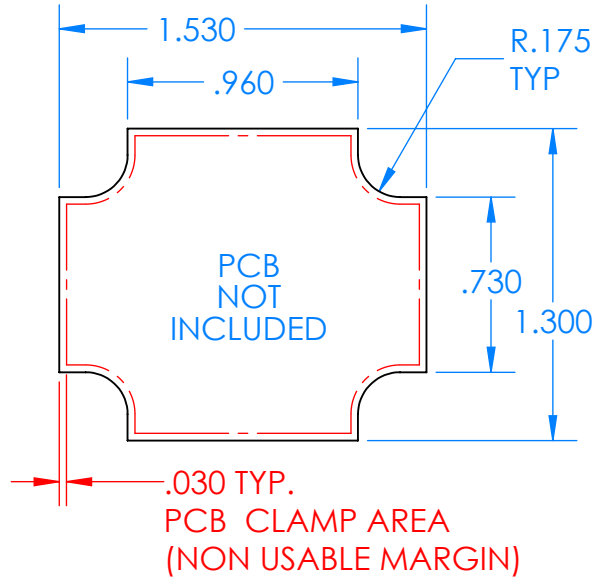

# SERPAC CXL28A-YY-A-ZZ

Electronic Enclosures

- Enclosure color (YY)**
- Top-Bottom combinations available
- BK=black
  - CL=clear
  - TRGY=translucent gray
  - TRRD=translucent red
- Seal color (ZZ)**
- BK=black
  - BL=blue
  - GM=gunmetal
  - NG=neon green
  - NO=neon orange
  - OR=orange
  - YL=yellow
  - WH=white

PN	Description
5514A	(1) BW 2C Top
5515A	(1) BW 2C Bottom
5522A	(1) CXL2 Perimeter Seal
6002	(4) #2 X 3/8" PH HD screw TORQUE 35-60 in-oz

Watertight enclosure meets or exceeds:  
**IP67**  
**NEMA 4X, 12, 13**