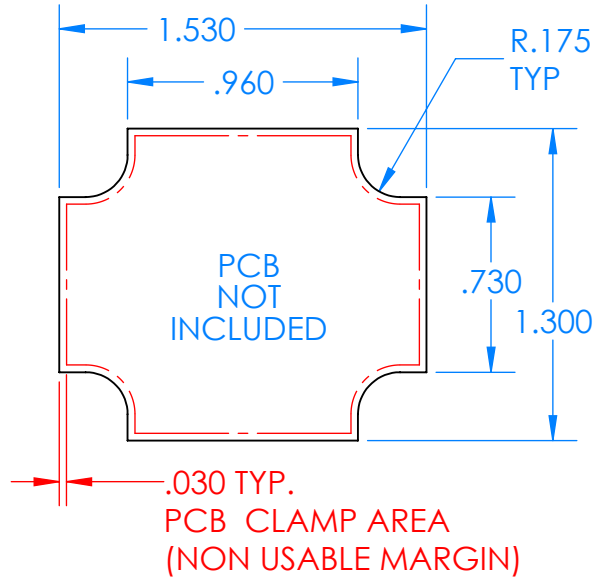

SERPAC CXL28A-YY-A-ZZ

Electronic Enclosures

- Enclosure color (YY)**
- Top-Bottom combinations available
- BK=black
 - CL=clear
 - TRGY=translucent gray
 - TRRD=translucent red
- 
- Seal color (ZZ)**
- BK=black
 - BL=blue
 - GM=gunmetal
 - NG=neon green
 - NO=neon orange
 - OR=orange
 - YL=yellow
 - WH=white
- 

PN	Description
5514A	(1) BW 2C Top
5515A	(1) BW 2C Bottom
5522A	(1) CXL2 Perimeter Seal
6002	(4) #2 X 3/8" PH HD screw TORQUE 35-60 in-oz

Watertight enclosure meets or exceeds:
IP67
NEMA 4X, 12, 13