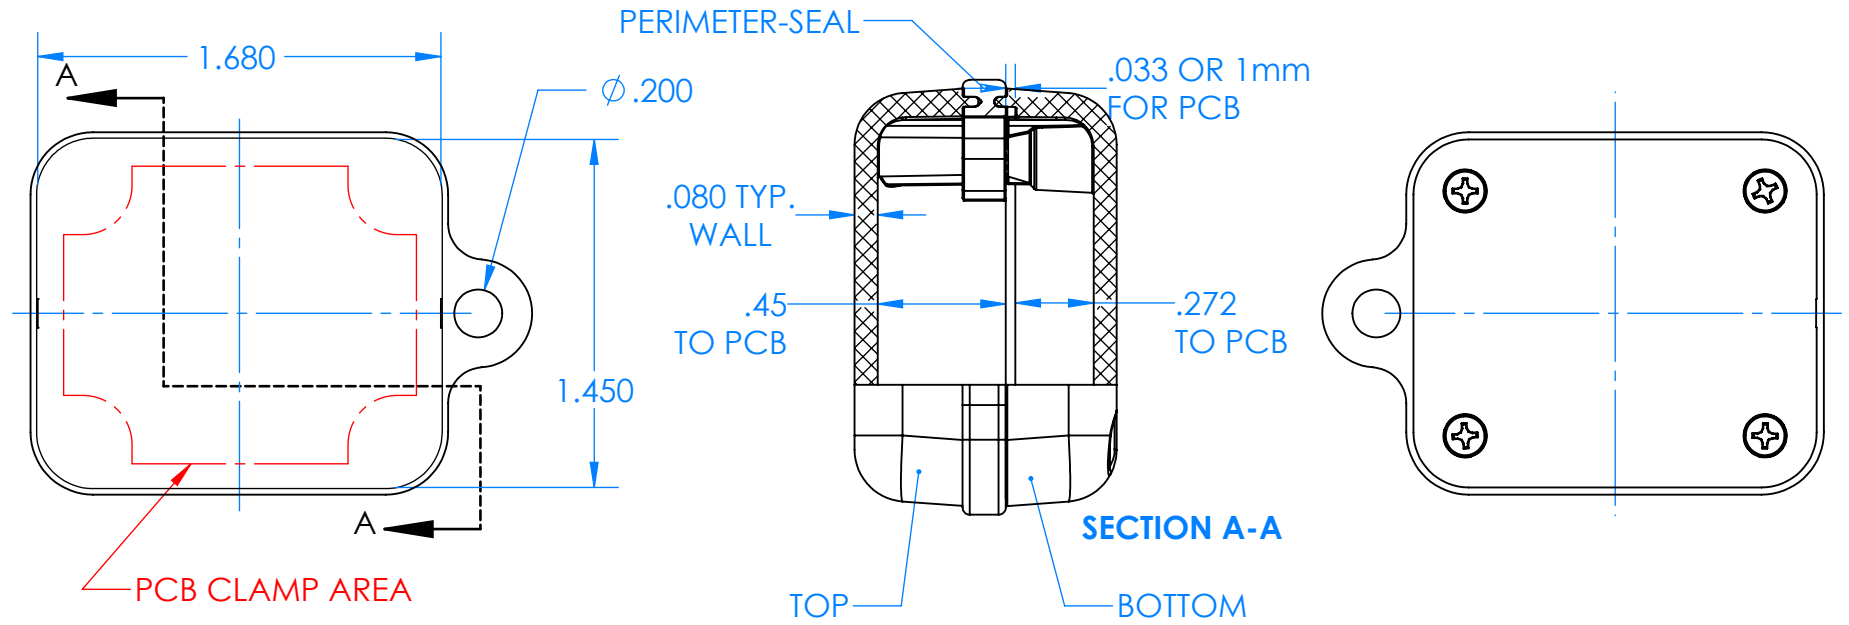

SERPAC CXL28A-YY-A-ZZ

Electronic Enclosures

- Enclosure color (YY)**
- Top-Bottom combinations available
- BK=black
 - CL=clear
 - TRGY=translucent gray
 - TRRD=translucent red
- 
- Seal color (ZZ)**
- BK=black
 - BL=blue
 - GM=gunmetal
 - NG=neon green
 - NO=neon orange
 - OR=orange
 - YL=yellow
 - WH=white
- 

PN	Description
5514A	(1) BW 2C Top
5515A	(1) BW 2C Bottom
5522A	(1) CXL2 Perimeter Seal
6002	(4) #2 X 3/8" PH HD screw TORQUE 35-60 in-oz

Watertight enclosure meets or exceeds:
IP67
NEMA 4X, 12, 13