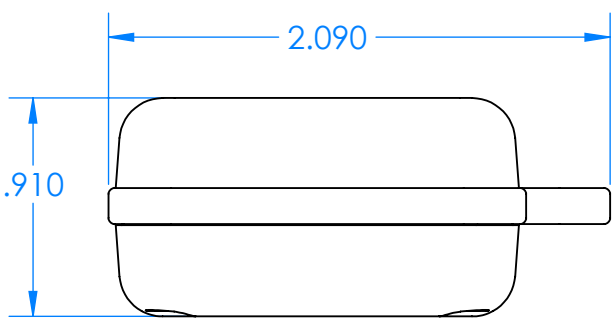

SERPAC CXL28A-YY-A-ZZ

Electronic Enclosures

- Enclosure color (YY)**
- Top-Bottom combinations available
- BK=black
 - CL=clear
 - TRGY=translucent gray
 - TRRD=translucent red
- 
- Seal color (ZZ)**
- BK=black
 - BL=blue
 - GM=gunmetal
 - NG=neon green
 - NO=neon orange
 - OR=orange
 - YL=yellow
 - WH=white
- 

PN	Description
5514A	(1) BW 2C Top
5515A	(1) BW 2C Bottom
5522A	(1) CXL2 Perimeter Seal
6002	(4) #2 X 3/8" PH HD screw TORQUE 35-60 in-oz

Watertight enclosure meets or exceeds:
IP67
NEMA 4X, 12, 13