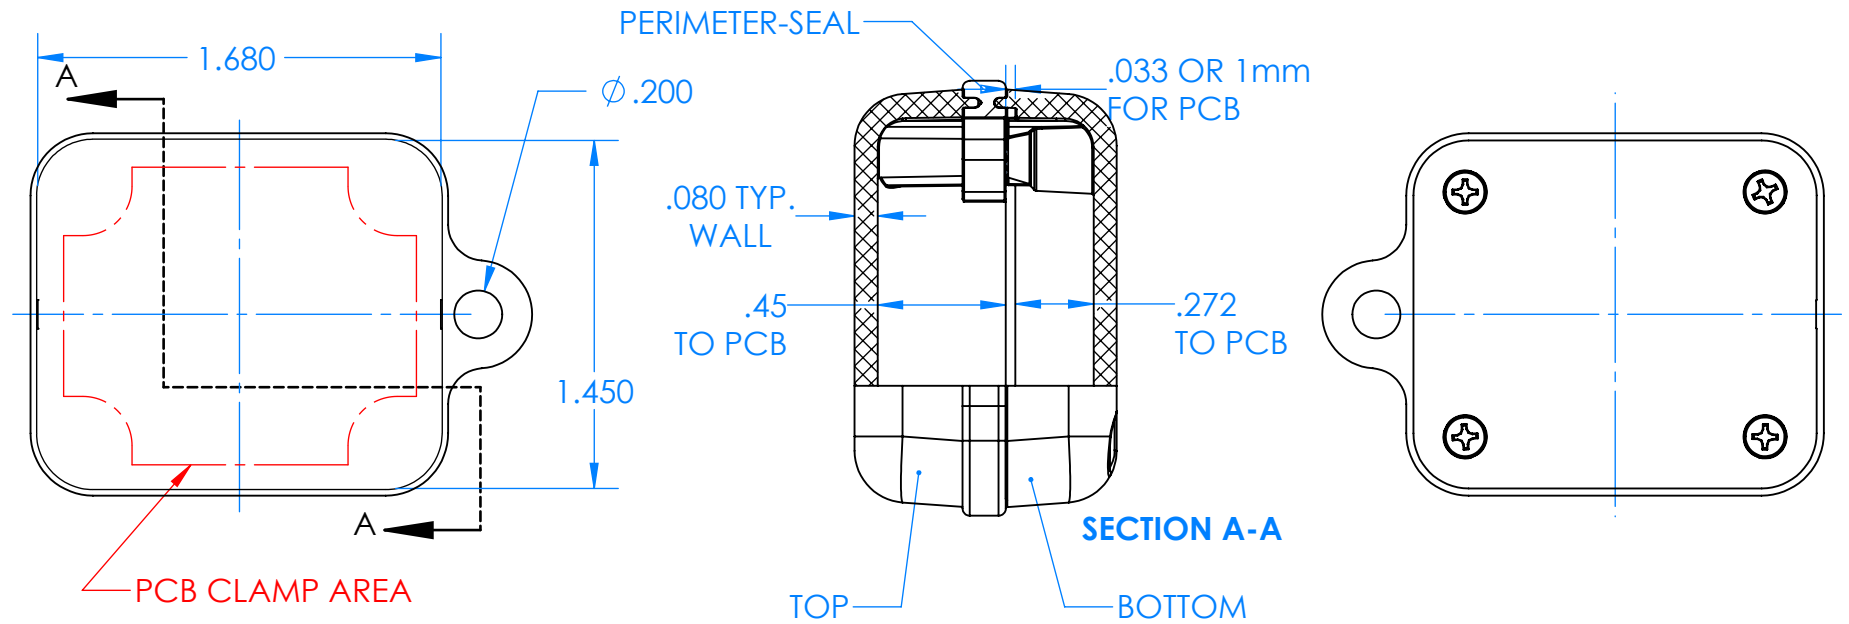

# SERPAC CXL28A-YY-A-ZZ

Electronic Enclosures

### Enclosure color (YY)

Top-Bottom combinations available

- BK=black
- CL=clear
- TRGY=translucent gray
- TRRD=translucent red

### Seal color (ZZ)

- BK=black
- BL=blue
- GM=gunmetal
- NG=neon green
- NO=neon orange
- OR=orange
- YL=yellow
- WH=white

PN	Description
5514A	(1) BW 2C Top
5515A	(1) BW 2C Bottom
5522A	(1) CXL2 Perimeter Seal
6002	(4) #2 X 3/8" PH HD screw TORQUE 35-60 in-oz

Watertight enclosure meets or exceeds:  
IP67  
NEMA 4X, 12, 13