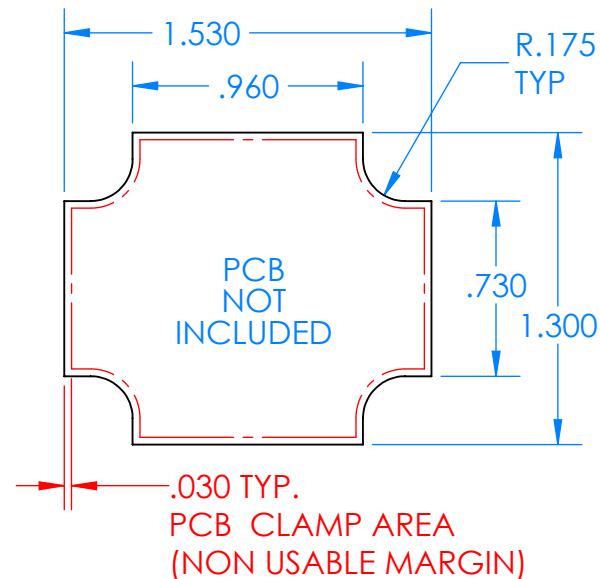

# SERPAC CXL28A-YY-A-ZZ

Electronic Enclosures

### Enclosure color (YY)

Top-Bottom combinations available

- BK=black
- CL=clear
- TRGY=translucent gray
- TRRD=translucent red

### Seal color (ZZ)

- BK=black
- BL=blue
- GM=gunmetal
- NG=neon green
- NO=neon orange
- OR=orange
- YL=yellow
- WH=white

PN	Description
5514A	(1) BW 2C Top
5515A	(1) BW 2C Bottom
5522A	(1) CXL2 Perimeter Seal
6002	(4) #2 X 3/8" PH HD screw TORQUE 35-60 in-oz