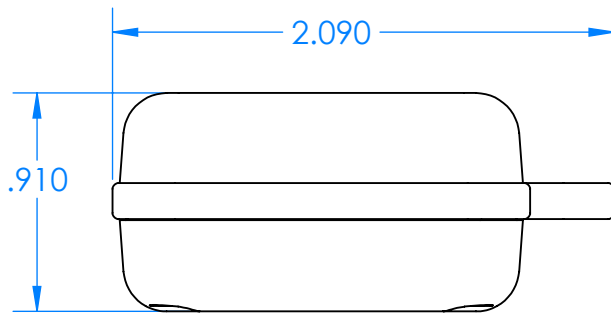

### Enclosure color (YY)

Top-Bottom combinations available

- BK=black
- CL=clear
- TRGY=translucent gray
- TRRD=translucent red

### Seal color (ZZ)

- BK=black
- BL=blue
- GM=gunmetal
- NG=neon green
- NO=neon orange
- OR=orange
- YL=yellow
- WH=white

PN	Description
5514A	(1) BW 2C Top
5515A	(1) BW 2C Bottom
5522A	(1) CXL2 Perimeter Seal
6002	(4) #2 X 3/8" PH HD screw TORQUE 35-60 in-oz