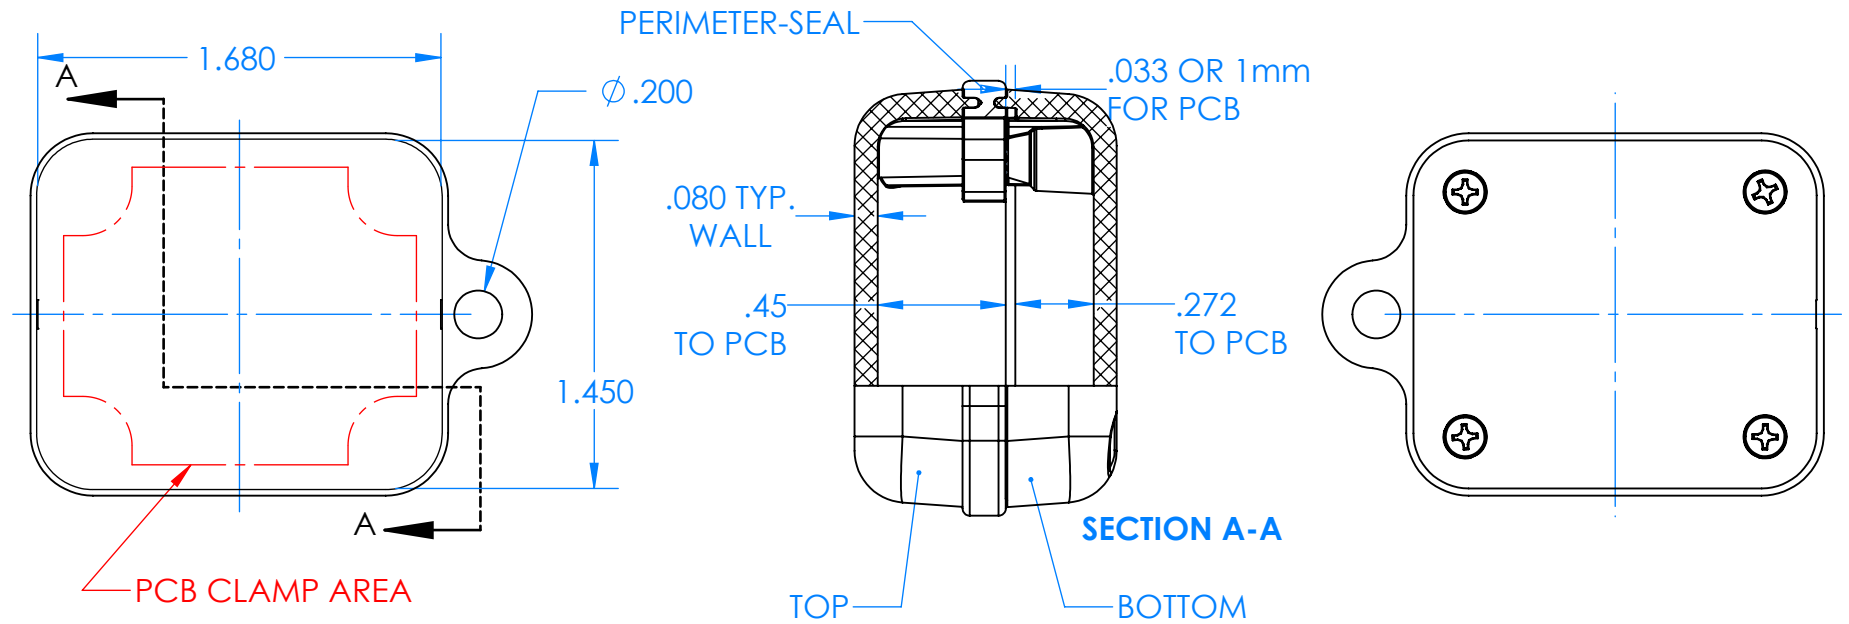

SERPAC CXL28A-YY-A-ZZ

Electronic Enclosures

Enclosure color (YY)

Top-Bottom combinations available

- BK=black
- CL=clear
- TRGY=translucent gray
- TRRD=translucent red

Seal color (ZZ)

- BK=black
- BL=blue
- GM=gunmetal
- NG=neon green
- NO=neon orange
- OR=orange
- YL=yellow
- WH=white

PN	Description
5514A	(1) BW 2C Top
5515A	(1) BW 2C Bottom
5522A	(1) CXL2 Perimeter Seal
6002	(4) #2 X 3/8" PH HD screw TORQUE 35-60 in-oz

Watertight enclosure meets or exceeds:
IP67
NEMA 4X, 12, 13