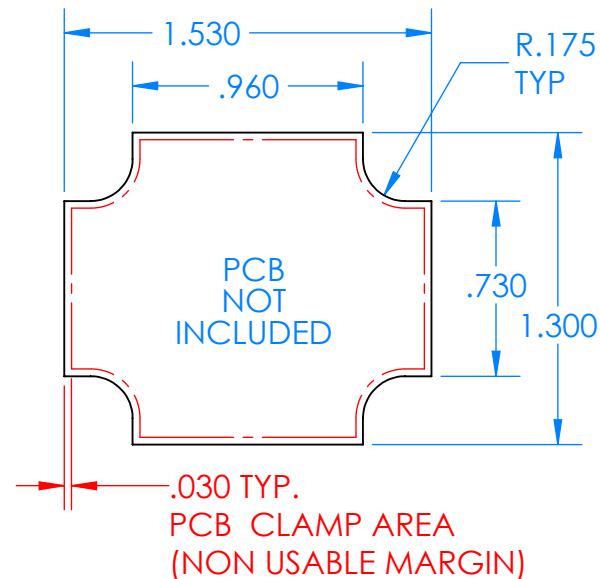

SERPAC CXL28A-YY-A-ZZ

Electronic Enclosures

Enclosure color (YY)

Top-Bottom combinations available

- BK=black
- CL=clear
- TRGY=translucent gray
- TRRD=translucent red

Seal color (ZZ)

- BK=black
- BL=blue
- GM=gunmetal
- NG=neon green
- NO=neon orange
- OR=orange
- YL=yellow
- WH=white

PN	Description
5514A	(1) BW 2C Top
5515A	(1) BW 2C Bottom
5522A	(1) CXL2 Perimeter Seal
6002	(4) #2 X 3/8" PH HD screw TORQUE 35-60 in-oz

Watertight enclosure meets or exceeds:
IP67
NEMA 4X, 12, 13