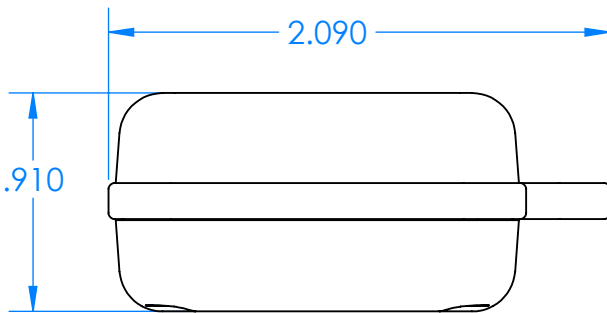

SERPAC CXL28A-YY-A-ZZ

Electronic Enclosures

Enclosure color (YY)

Top-Bottom combinations available

- BK=black
- CL=clear
- TRGY=translucent gray
- TRRD=translucent red

Seal color (ZZ)

- BK=black
- BL=blue
- GM=gunmetal
- NG=neon green
- NO=neon orange
- OR=orange
- YL=yellow
- WH=white

PN	Description
5514A	(1) BW 2C Top
5515A	(1) BW 2C Bottom
5522A	(1) CXL2 Perimeter Seal
6002	(4) #2 X 3/8" PH HD screw TORQUE 35-60 in-oz

Watertight enclosure meets or exceeds:
IP67
NEMA 4X, 12, 13