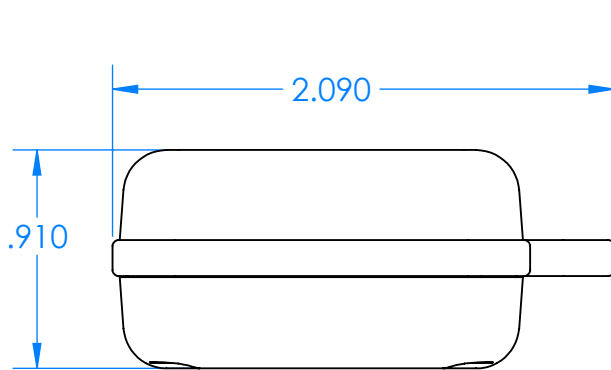

## Enclosure color (YY)

Top-Bottom combinations available

BK=black  
CL=clear  
TRGY=translucent gray  
TRRD=translucent red

## Seal color (ZZ)

BK=black  
BL=blue  
GM=gunmetal  
NG=neon green  
NO=neon orange  
OR=orange  
YL=yellow  
WH=white

PN	Description
5514A	(1) BW 2C Top
5515A	(1) BW 2C Bottom
5522A	(1) CXL2 Perimeter Seal
6002	(4) #2 X 3/8" PH HD screw TORQUE 35-60 in-oz