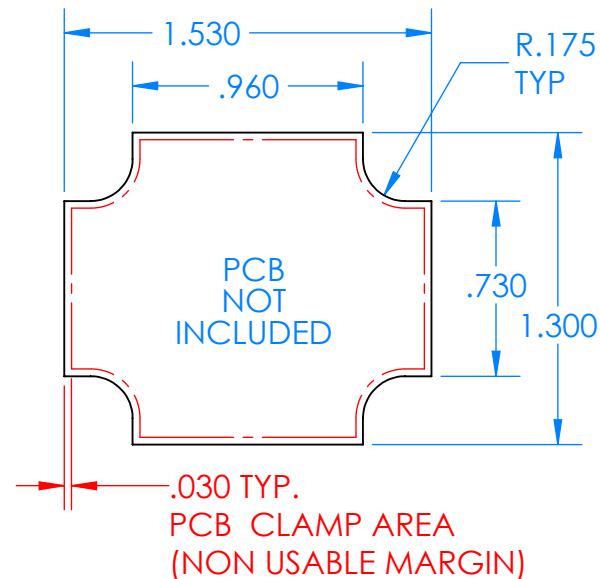

# SERPAC CXL28A-YY-A-ZZ

Electronic Enclosures

## Enclosure color (YY)

Top-Bottom combinations available

BK=black  
CL=clear  
TRGY=translucent gray  
TRRD=translucent red

## Seal color (ZZ)

BK=black  
BL=blue  
GM=gunmetal  
NG=neon green  
NO=neon orange  
OR=orange  
YL=yellow  
WH=white

PN	Description
5514A	(1) BW 2C Top
5515A	(1) BW 2C Bottom
5522A	(1) CXL2 Perimeter Seal
6002	(4) #2 X 3/8" PH HD screw TORQUE 35-60 in-oz