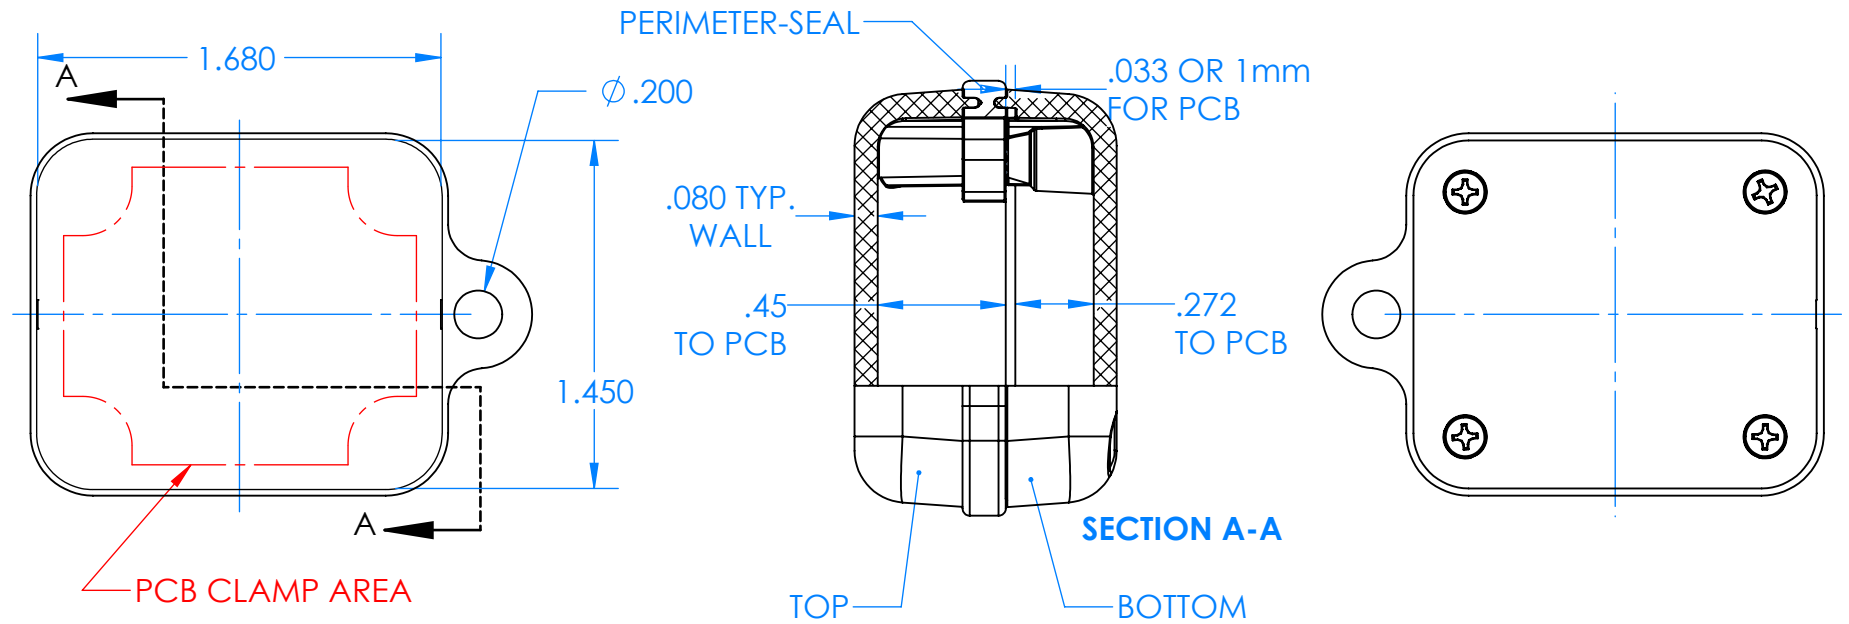

# SERPAC CXL28A-YY-A-ZZ

Electronic Enclosures

## Enclosure color (YY)

Top-Bottom combinations available

BK=black  
CL=clear  
TRGY=translucent gray  
TRRD=translucent red

## Seal color (ZZ)

BK=black  
BL=blue  
GM=gunmetal  
NG=neon green  
NO=neon orange  
OR=orange  
YL=yellow  
WH=white

PN	Description
5514A	(1) BW 2C Top
5515A	(1) BW 2C Bottom
5522A	(1) CXL2 Perimeter Seal
6002	(4) #2 X 3/8" PH HD screw TORQUE 35-60 in-oz

Watertight enclosure meets or exceeds:  
IP67  
NEMA 4X, 12, 13